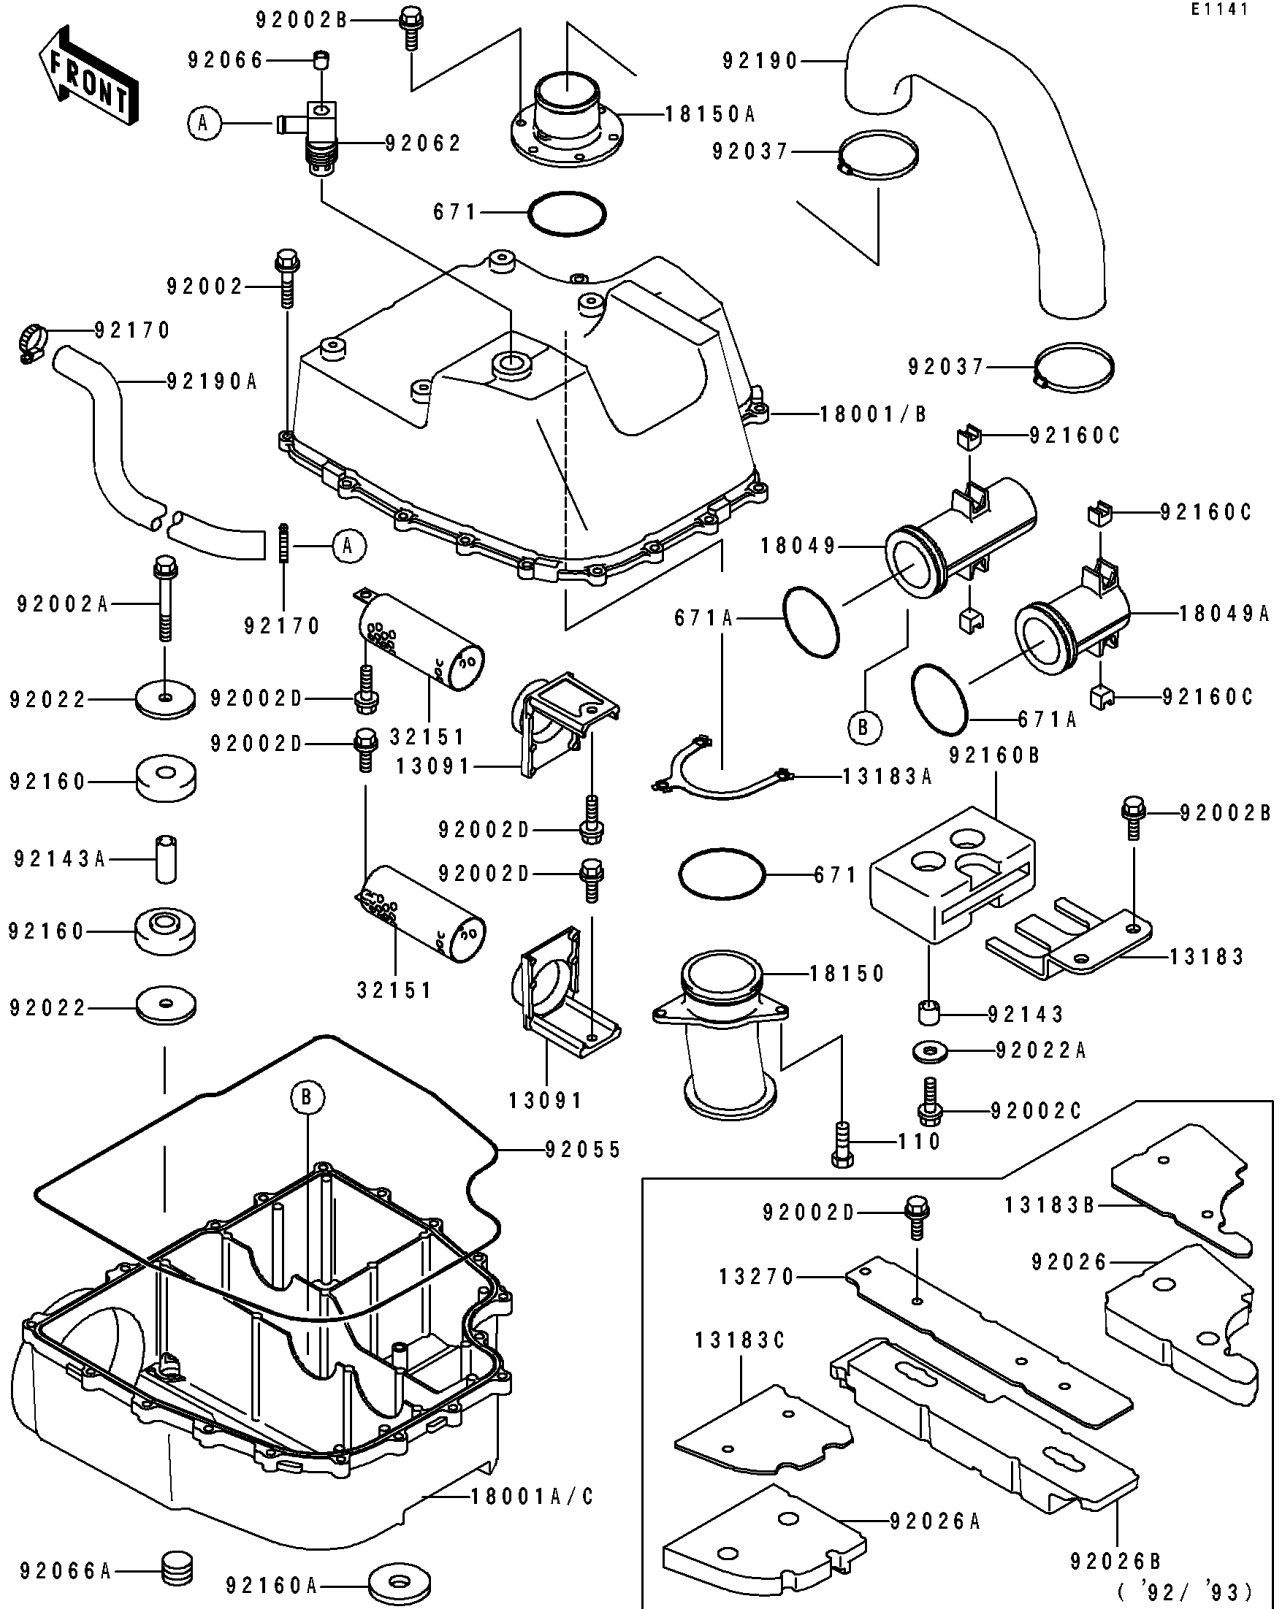

1992 750 SS PARTS DIAGRAM

Water Muffler

E1141

1992 750 SS PARTS LIST

Water Muffler

ITEM NAME	PART NUMBER	QUANTITY
PLATE (Ref # 13183)	13183-3760	1
PLATE (Ref # 13183A)	13183-3818	1
PLATE,SPACER (Ref # 13183B)	13183-3823	1
PLATE,SPACER (Ref # 13183C)	13183-3824	1
PLATE,SPACER (Ref # 13270)	13270-3707	1
MUFFLER,WATER BOX,UPP (Ref # 18001)	18001-3751	1
MUFFLER,WATER BOX,LWR (Ref # 18001A)	18001-3752	1
PIPE-EXHAUST,L=120 (Ref # 18049)	18049-3734	1
PIPE-EXHAUST,L=77.5 (Ref # 18049A)	18049-3735	1
PIPE-MUFFLER,WATER (Ref # 18150)	18150-3701	1
PIPE-MUFFLER,WATER (Ref # 18150A)	18150-3702	1
BOLT,6X25 (Ref # 92002)	92002-3714	1
BOLT,6X45 (Ref # 92002A)	92002-3717	1
BOLT,6X16 (Ref # 92002B)	92002-3728	1
BOLT,6X20 (Ref # 92002C)	92002-3755	1
BOLT,6X12 (Ref # 92002D)	92002-3763	1
WASHER,6.5X32X3 (Ref # 92022)	92022-3749	1
WASHER (Ref # 92022A)	92022-567	1
SPACER (Ref # 92026)	92026-3710	1
SPACER (Ref # 92026A)	92026-3711	1
SPACER (Ref # 92026B)	92026-3716	1
CLAMP (Ref # 92037)	92037-3009	1
RING-O,WATER MUFFLER (Ref # 92055)	92055-3718	1
NOZZLE,WATER MUFFLER (Ref # 92062)	92062-3708	1
PLUG,OIL LINE,1/8X7 (Ref # 92066)	92066-1227	1
PLUG (Ref # 92066A)	92066-3719	1
COLLAR,7.5X10.5X9 (Ref # 92143)	92143-3714	1
COLLAR,7.5X10.5X24 (Ref # 92143A)	92143-3717	1
DAMPER,FR (Ref # 92160)	92160-3730	1

1992 750 SS PARTS LIST

Water Muffler

ITEM NAME	PART NUMBER	QUANTITY
DAMPER,LWR (Ref # 92160A)	92160-3732	1
DAMPER,RR (Ref # 92160B)	92160-3774	1
DAMPER,WATER-MUFFLER (Ref # 92160C)	92160-3794	1
CLAMP (Ref # 92170)	92170-3718	1
TUBE,WATER BOX-TAIL PIPE (Ref # 92190)	92190-3880	1
TUBE,MUFFLER-WATER BOX (Ref # 92190A)	92190-3884	1
BOLT,6X20 (Ref # 110)	110R0620	1
O RING,60MM (Ref # 671)	671B2560	1
O RING,WATER-MUFFLER (Ref # 671A)	671C2550	1