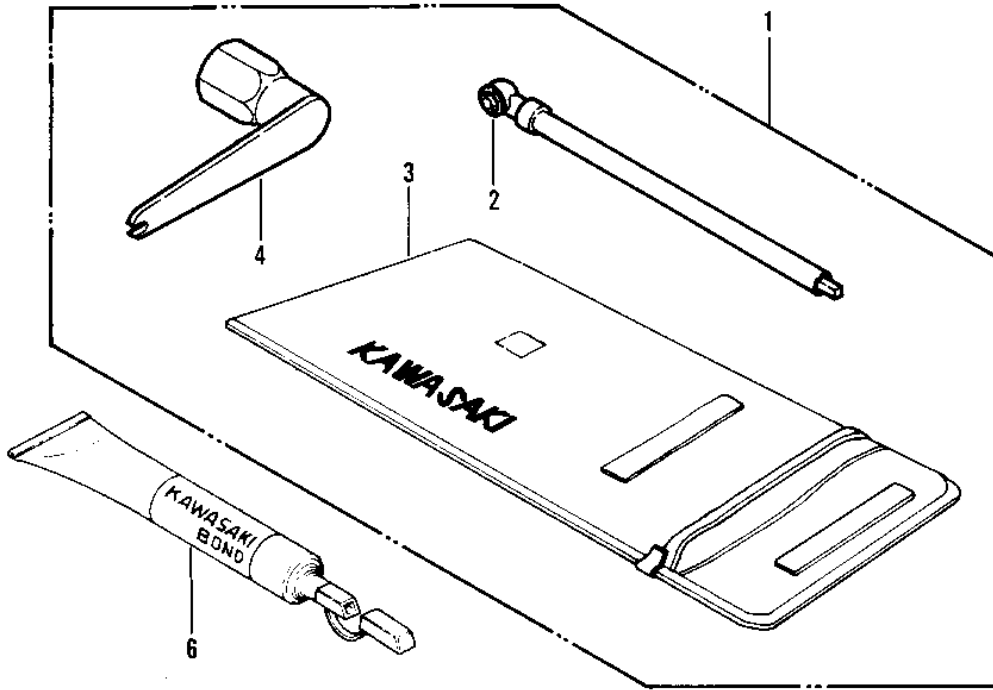

1982 KDX450 PARTS DIAGRAM

OWNER TOOLS

1982 KDX450 PARTS LIST

OWNER TOOLS

ITEM NAME	PART NUMBER	QUANTITY
TOOLKIT (Ref # 1)	56007-1142	1
GAUGE,AIR (Ref # 2)	52005-4002	1
BAG (Ref # 3)	56008-1018	1
TOOL-WRENCH,BOX&SPOKE (Ref # 4)	92110-1041	1
BAG,TOOLKIT (Ref # 5)	56008-1013	1