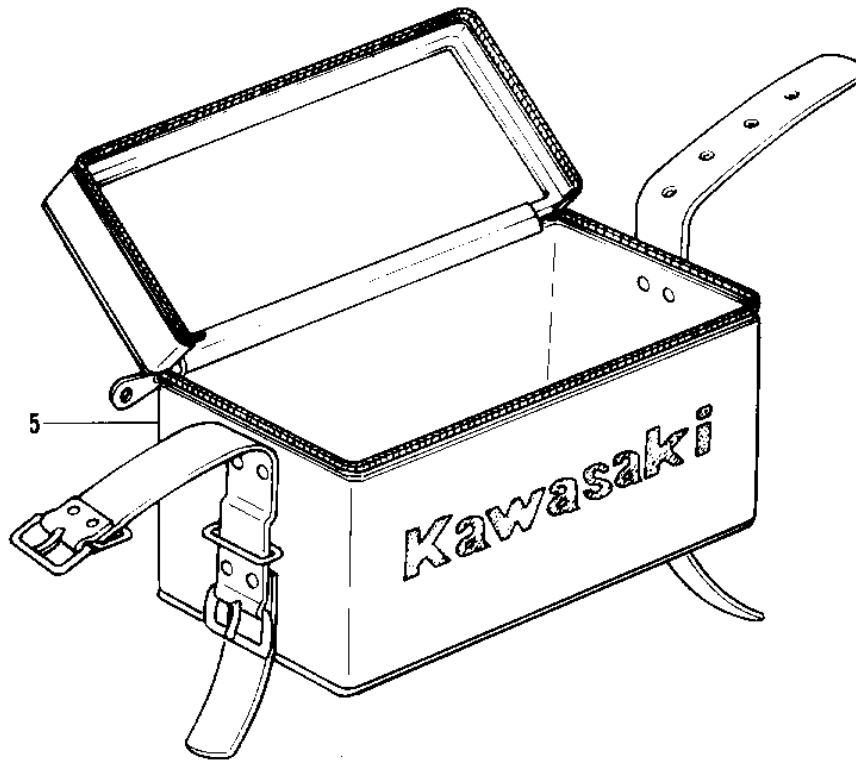

1982 KDX450 PARTS DIAGRAM

OWNER TOOLS

1982 KDX450 PARTS LIST

OWNER TOOLS

ITEM NAME	PART NUMBER	QUANTITY
TOOLKIT (Ref # 1)	56007-1142	1
GAUGE,AIR (Ref # 2)	52005-4002	1
BAG (Ref # 3)	56008-1018	1
TOOL-WRENCH,BOX&SPOKE (Ref # 4)	92110-1041	1
BAG,TOOLKIT (Ref # 5)	56008-1013	1