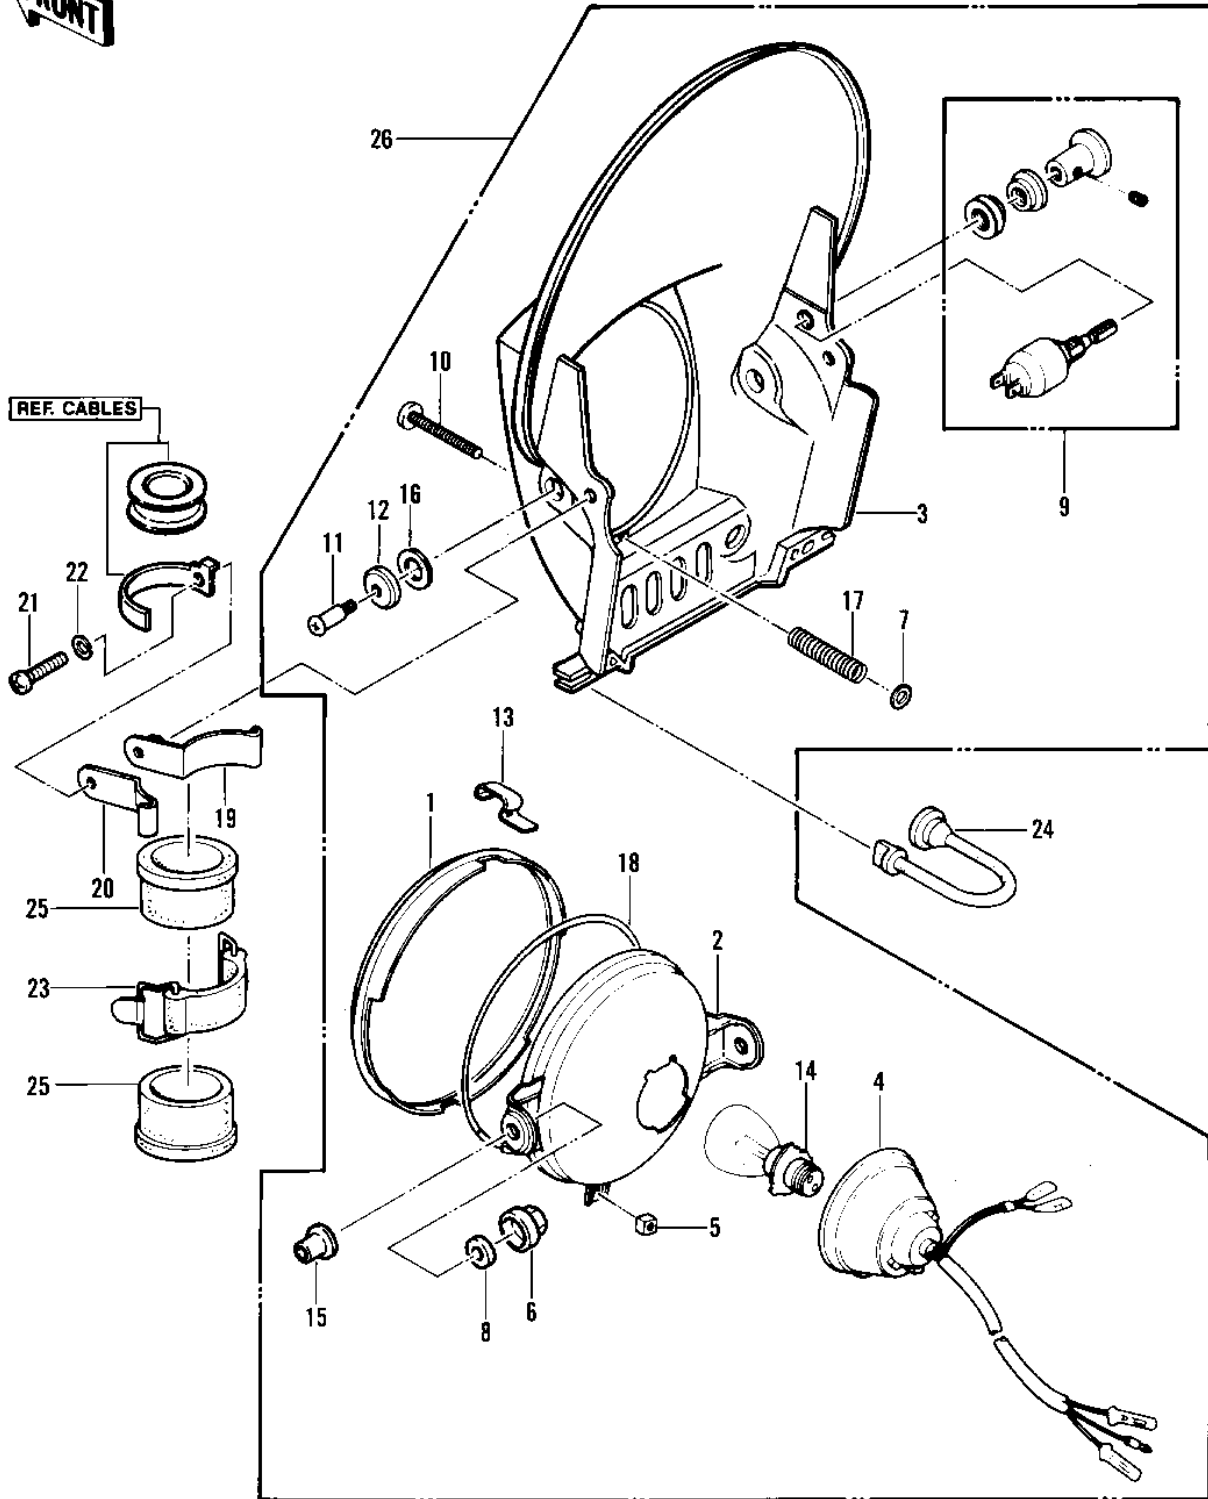

1982 KDX450 PARTS DIAGRAM

HEADLIGHT

10'

1982 KDX450 PARTS LIST

HEADLIGHT

ITEM NAME	PART NUMBER	QUANTITY
COVER,HEAD LAMP (Ref # 1)	14025-4002	1
LAMP,HEAD (Ref # 2)	23004-4001	1
BODY-COMP-HEAD LAMP,L (Ref # 3)	23005-5002-7F	1
SOCKET,HEAD LAMP (Ref # 4)	23008-4001	1
NUT,4MM (Ref # 5)	23020-018	1
NUT,HEAD LAMP RIM FIT (Ref # 6)	23020-023	2
WASHER (Ref # 7)	23021-004	1
WASHER-PLAIN,5MM (Ref # 8)	23021-012	2
SWITCH,HEAD LAMP (Ref # 9)	27004-4001	1
SCREW,ADJUSTING,4X43 (Ref # 10)	92009-4002	1
SCREW,HEAD LAMP (Ref # 11)	92009-4003	2
WASHER,HEAD LAMP (Ref # 12)	92022-4005	2
CLAMP,HEAD LAMP (Ref # 13)	92037-4001	3
BULB,6V 35/25W (Ref # 14)	92069-4001	1
DAMPER,HEAD LAMP (Ref # 15)	92075-4009	2
DAMPER,HEAD LAMP (Ref # 16)	92075-4010	2
SPRING,FOCUS ADJUSTNG (Ref # 17)	92081-4003	1
SEAL,HEAD LAMP (Ref # 18)	92093-4001	1
BRACKET (Ref # 19)	11034-4007	2
BRACKET (Ref # 20)	11034-4008	2
SCREW PAN HEAD 6X16 (Ref # 21)	220B0616	2
WASHER SPRING 6MM (Ref # 22)	461F0600	2
BAND,FUEL TANK (Ref # 23)	92072-076	2
BAND,HEAD LAMP (Ref # 24)	92072-077	2
DAMPER (Ref # 25)	92075-4005	4
HEAD LAMP ASSY (Ref # 26)	23001-4001	1