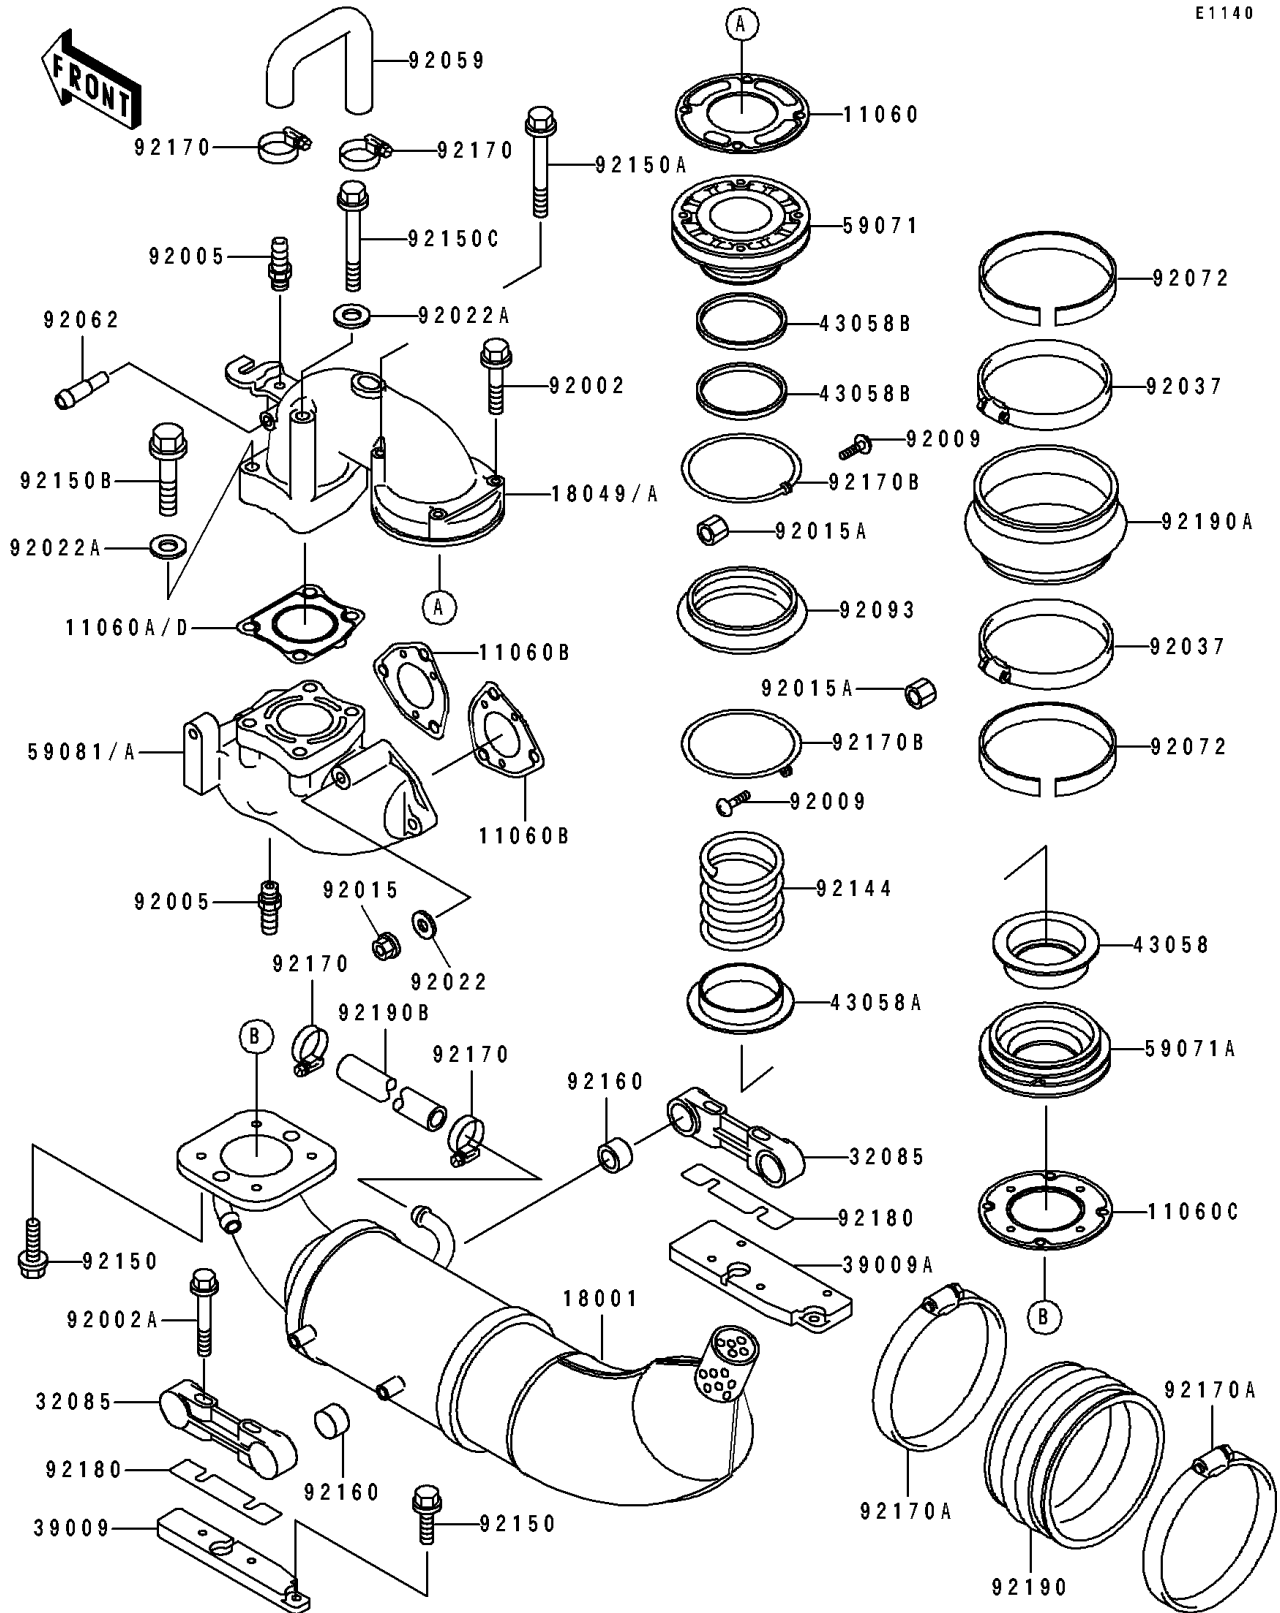

1992 750 SS PARTS DIAGRAM

Muffler(s)

E1140

1992 750 SS PARTS LIST

Muffler(s)

ITEM NAME	PART NUMBER	QUANTITY
GASKET,EXHAUST PIPE (Ref # 11060)	11060-3718	1
GASKET,EXHAUST MANIFOLD (Ref # 11060A)	11060-3720	1
GASKET,EXHAUST PIPE (Ref # 11060B)	11060-3721	1
GASKET,MUFFLER (Ref # 11060C)	11060-3724	1
MUFFLER (Ref # 18001)	18001-3747	1
PIPE-EXHAUST (Ref # 18049)	18049-3733	1
STOPPER (Ref # 32085)	32085-3713	1
BLOCK-MOUNT,LH (Ref # 39009)	39009-3707	1
BLOCK-MOUNT,RH (Ref # 39009A)	39009-3708	1
RING (Ref # 43058)	43058-3705	1
RING (Ref # 43058A)	43058-3706	1
RING (Ref # 43058B)	43058-3707	1
JOINT,UPP (Ref # 59071)	59071-3728	1
JOINT,LWR (Ref # 59071A)	59071-3729	1
MANIFOLD-EXHAUST (Ref # 59081)	59081-3711	1
BOLT,6X35 (Ref # 92002)	92002-3715	1
BOLT,6X45 (Ref # 92002A)	92002-3717	1
FITTING,HOSE (Ref # 92005)	92005-3712	1
SCREW,3X14 (Ref # 92009)	92009-3796	1
NUT,CAP,8MM (Ref # 92015)	92015-1371	1
NUT,3MM (Ref # 92015A)	92015-3825	1
WASHER,8.2X18X1.5 (Ref # 92022)	92022-1964	1
WASHER,10.2X20X1.5 (Ref # 92022A)	92022-3742	1
CLAMP (Ref # 92037)	92037-3706	1
TUBE,HEAD-EXHAUST (Ref # 92059)	92059-3872	1
NOZZLE (Ref # 92062)	92062-3705	1
BAND,ID=111 (Ref # 92072)	92072-3740	1
SEAL (Ref # 92093)	92093-3738	1
SPRING (Ref # 92144)	92144-3739	1

1992 750 SS PARTS LIST

Muffler(s)

ITEM NAME	PART NUMBER	QUANTITY
BOLT,6X18 (Ref # 92150)	92150-3729	1
BOLT,6X80 (Ref # 92150A)	92150-3761	1
BOLT,10X50 (Ref # 92150B)	92150-3819	1
BOLT,10X145 (Ref # 92150C)	92150-3820	1
DAMPER (Ref # 92160)	92160-3740	1
CLAMP (Ref # 92170)	92170-3718	1
CLAMP (Ref # 92170A)	92170-3721	1
CLAMP (Ref # 92170B)	92170-3731	1
SHIM (Ref # 92180)	92180-3701	1
TUBE (Ref # 92190)	92190-3709	1
TUBE,JOINT (Ref # 92190A)	92190-3712	1
TUBE,13X19X140 (Ref # 92190B)	92190-3714	1