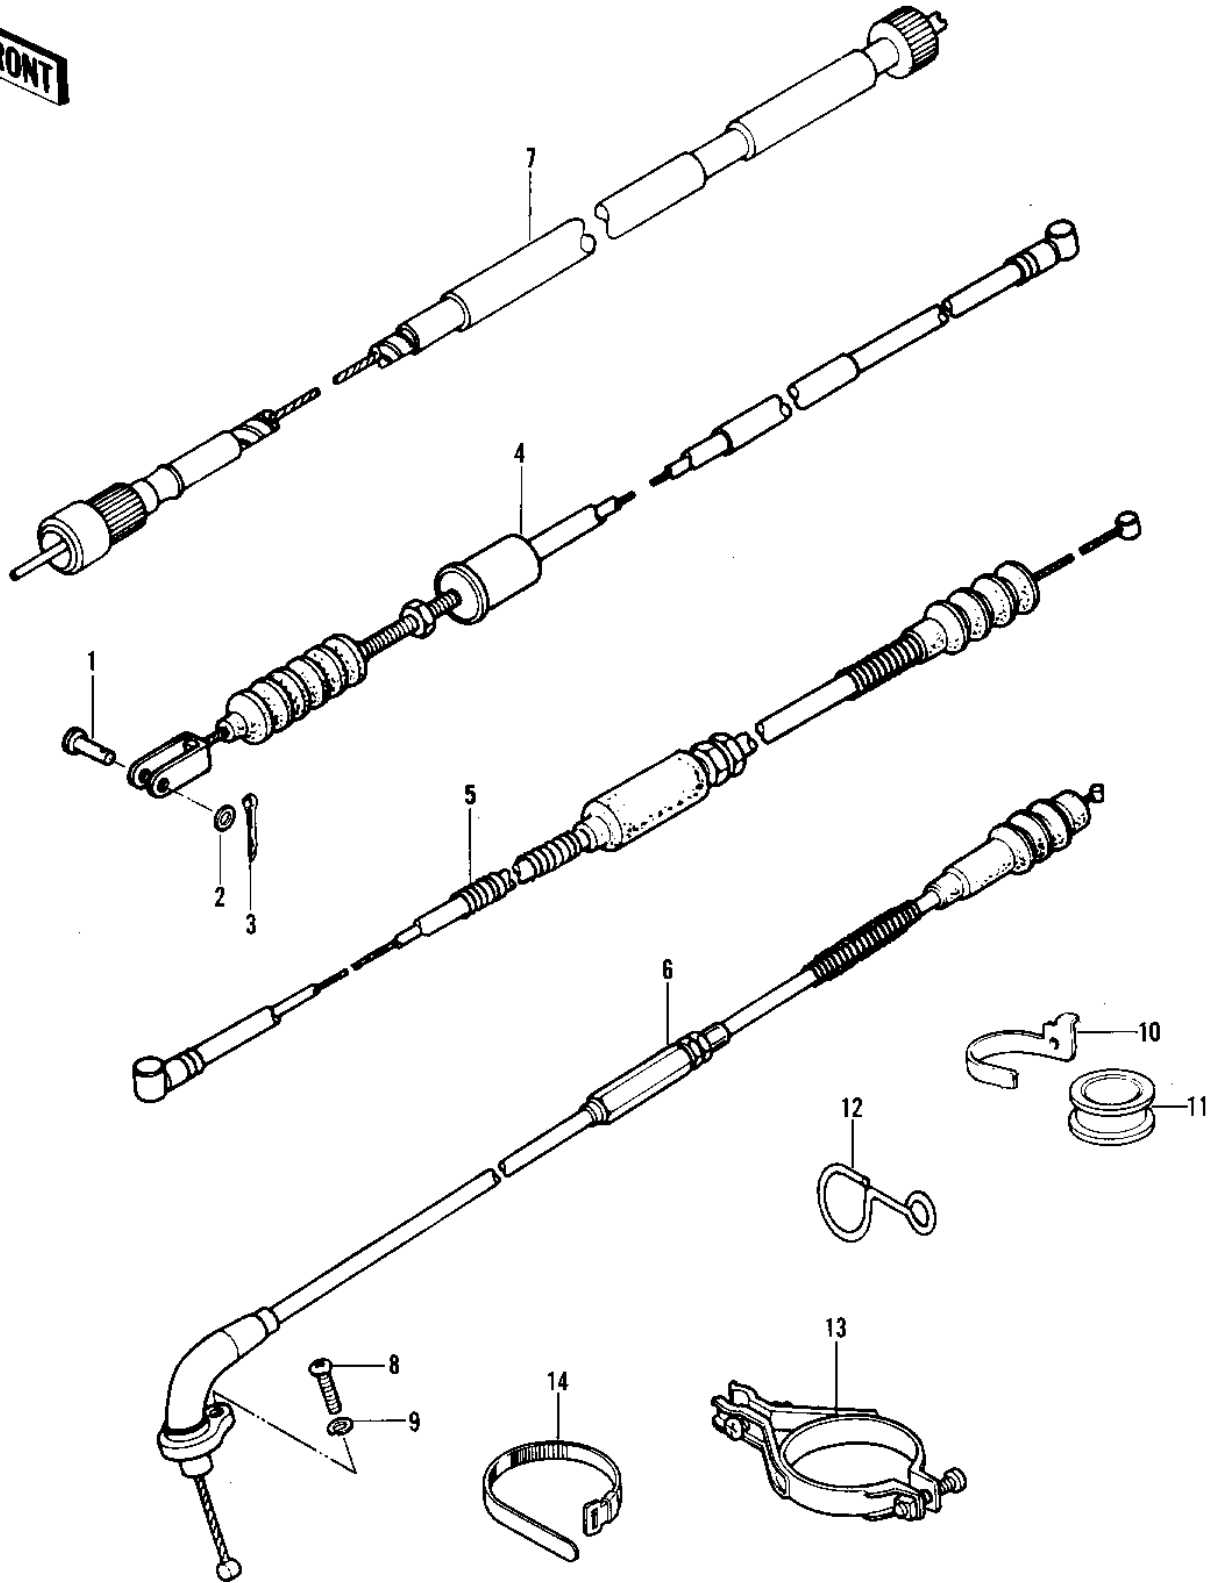

1982 KDX450 PARTS DIAGRAM

CABLES

1982 KDX450 PARTS LIST

CABLES

ITEM NAME	PART NUMBER	QUANTITY
PIN-BRAKE ROD FITTING (Ref # 1)	92043-064	1
WASHER PLAIN 6MM (Ref # 2)	410B0600	1
PIN COTTER 2.0X15 (Ref # 3)	550D2015	1
CABLE,BRAKE (Ref # 4)	54005-4002	1
CABLE,CLUTCH (Ref # 5)	54011-1033	1
CABLE-THROTTLE (Ref # 6)	54012-1118	1
CABLE,SPEEDOMETER (Ref # 7)	54001-4001	1
SCREW PAN HEAD 5X10 (Ref # 8)	220B0510	1
WASHER SPRING 5MM (Ref # 9)	461F0500	1
CLAMP, CABLE GUIDE (Ref # 10)	92037-4002	1
CABLE GUIDE,HEAD LAMP (Ref # 11)	13070-4001	1
CLAMP,CLUTCH CABLE (Ref # 12)	92037-1202	1
CLAMP,CABLE (Ref # 13)	92037-1187	1
BAND (Ref # 14)	92072-3505	1