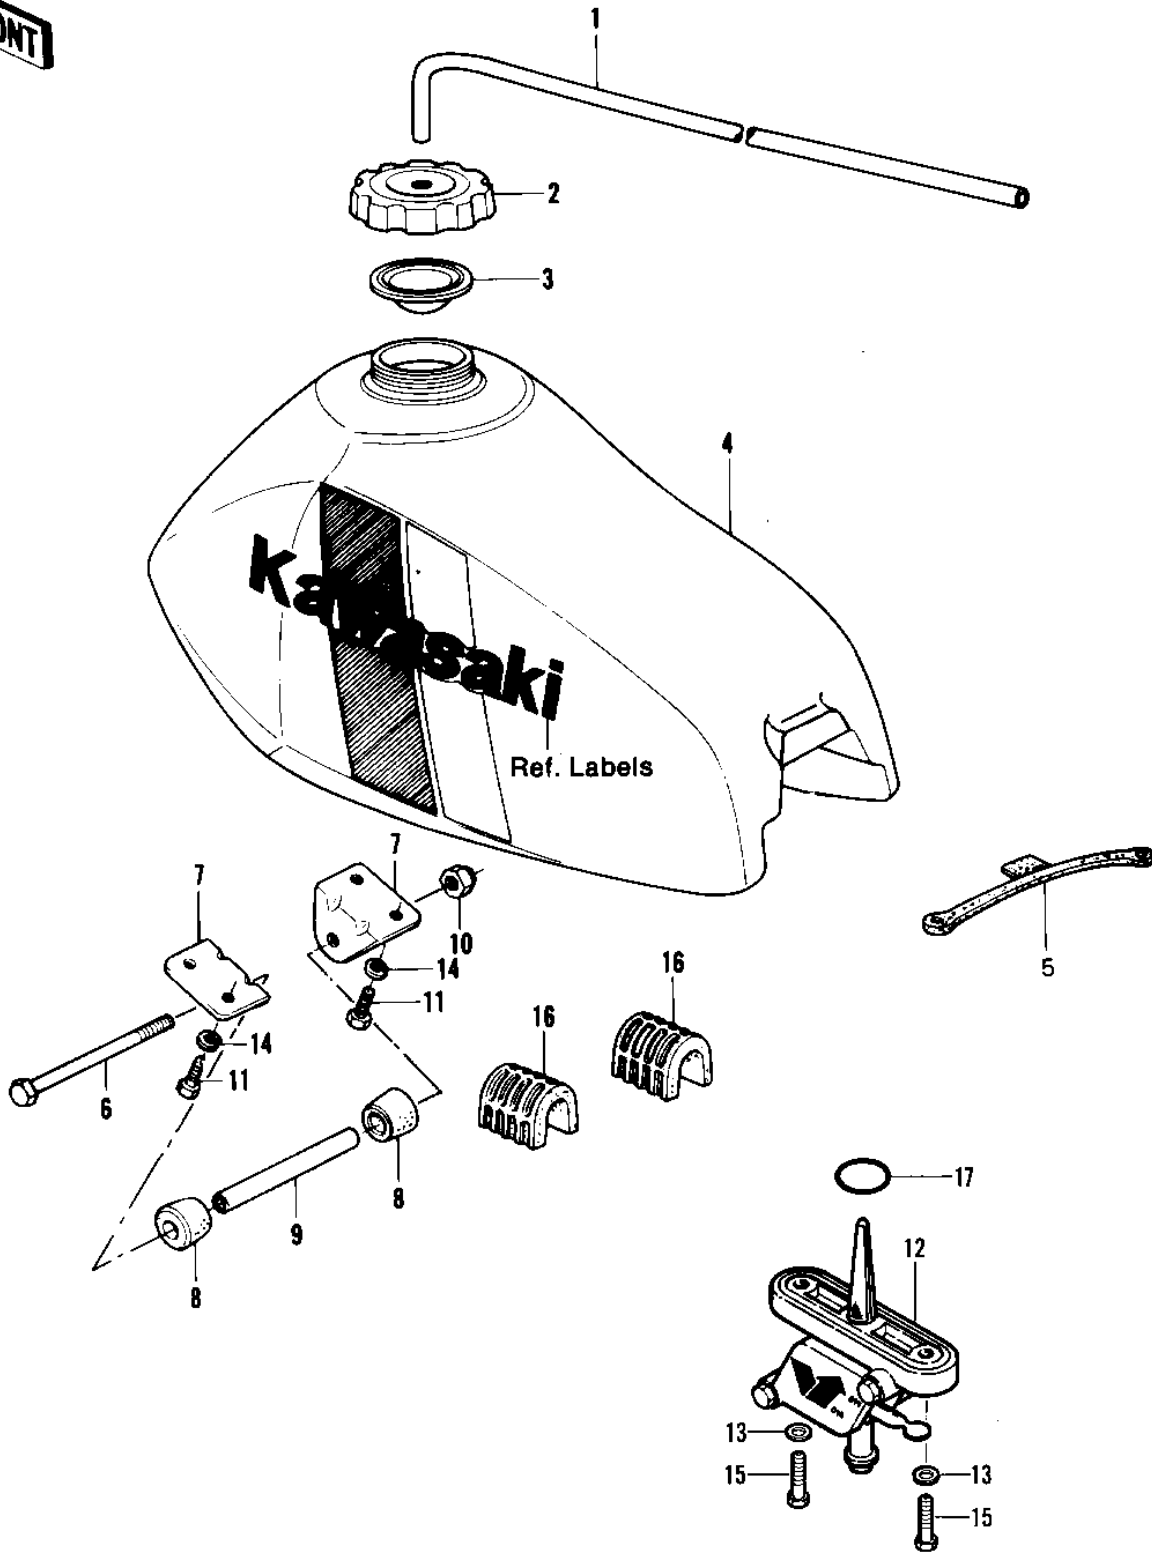

1982 KDX450 PARTS DIAGRAM

FUEL TANK

101

1982 KDX450 PARTS LIST

FUEL TANK

ITEM NAME	PART NUMBER	QUANTITY
TUBE,5X7X500 (Ref # 1)	92059-4001	1
CAP-TANK,FUEL (Ref # 2)	51049-1060	1
GASKET,FUEL TANK CAP (Ref # 3)	11009-4001	1
TANK-FUEL,GREEN (Ref # 4)	51001-4004-6W	1
BAND,FUEL TANK (Ref # 5)	92072-042	1
BOLT-UPSET,6X105 (Ref # 6)	112G06105	1
BRACKET,TANK (Ref # 7)	32052-1031	2
DAMPER,FUEL TANK FITT (Ref # 8)	92075-1220	2
COLLAR,FUEL TANK FITT (Ref # 9)	92027-1228	1
NUT (Ref # 10)	92019-008	1
BOLT-UPSET,6X12 (Ref # 11)	112G0612	4
COCK ASSY,FUEL (Ref # 12)	51023-4002	1
WASHER-PLAIN (Ref # 13)	92022-183	2
WASHER SPRING 6MM (Ref # 14)	461F0600	4
BOLT-HEX HEAD,6X16 (Ref # 15)	92001-114	2
DAMPER,FUEL TANK (Ref # 16)	92075-1221	2
"O" RING,31MM (Ref # 17)	92055-049	1