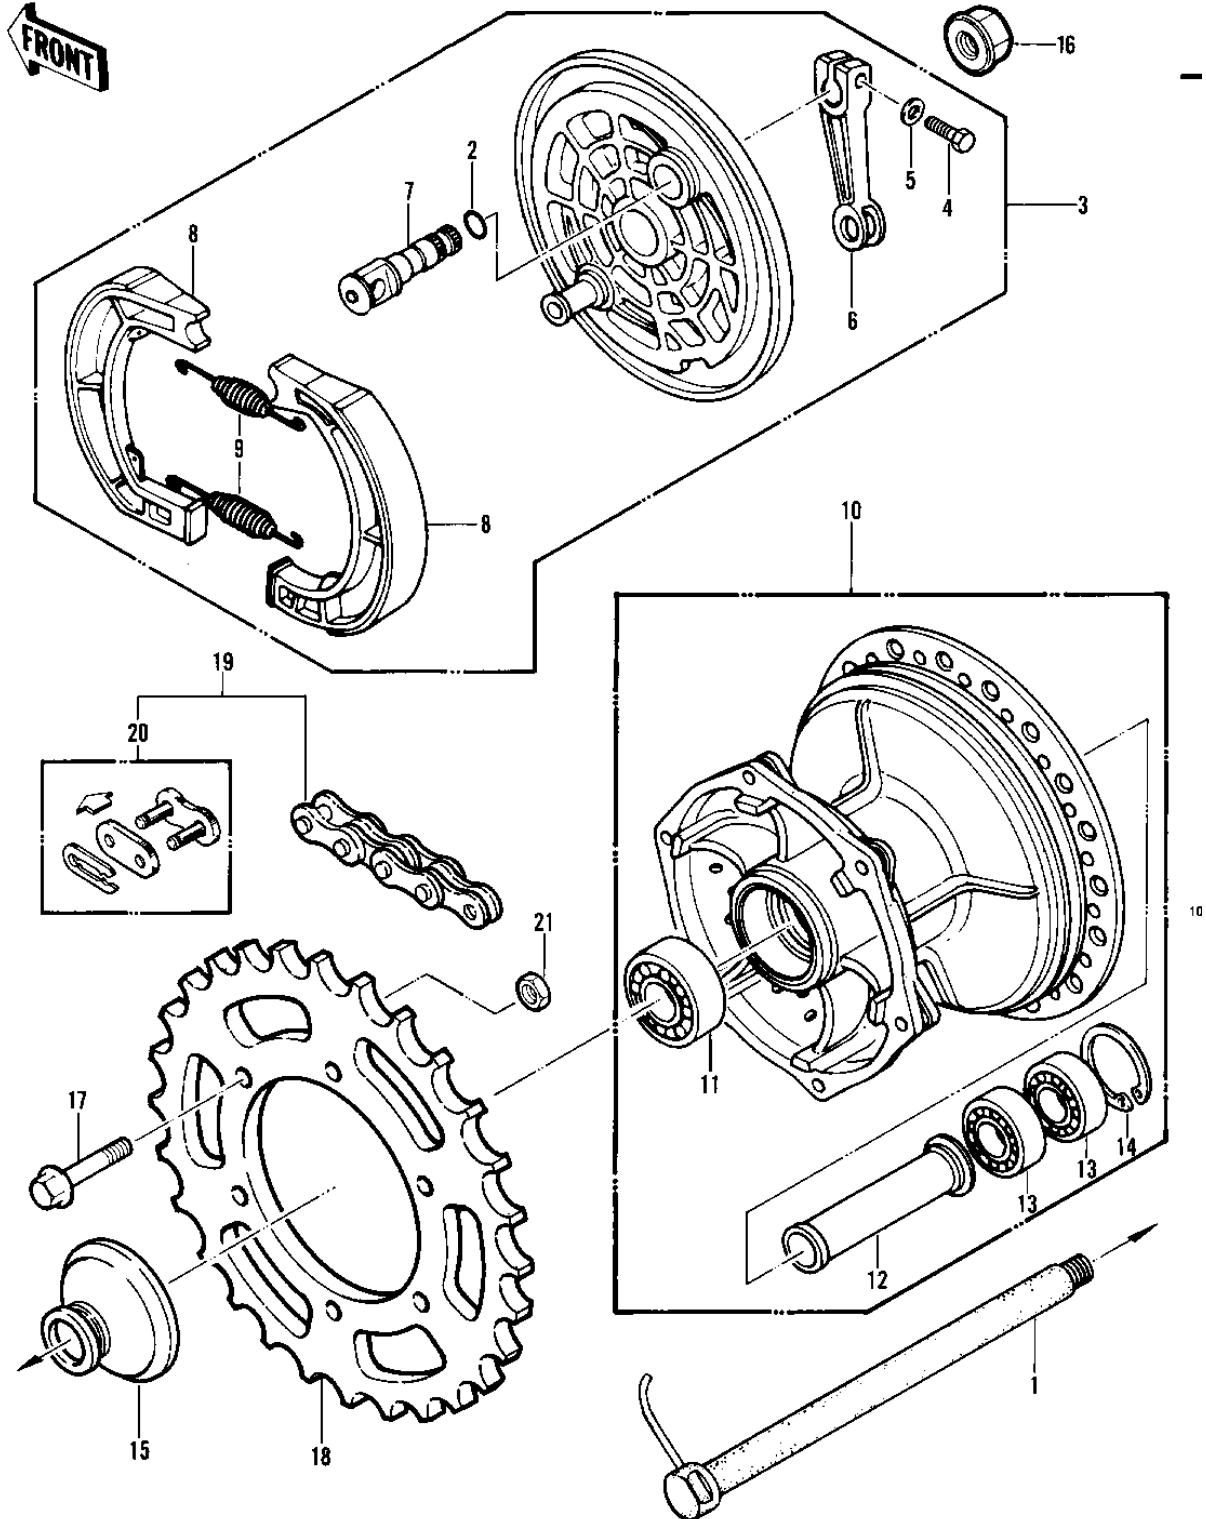

1982 KDX450 PARTS DIAGRAM

REAR HUB/BRAKE/CHAIN

1982 KDX450 PARTS LIST

REAR HUB/BRAKE/CHAIN

ITEM NAME	PART NUMBER	QUANTITY
AXLE,REAR (Ref # 1)	41068-4002	1
"O" RING,15MM (Ref # 2)	670B2015	1
PANEL-ASY,RR BRK (Ref # 3)	41035-1047	1
BOLT-UPSET (Ref # 4)	112G0622	1
WASHER PLAIN 6MM (Ref # 5)	410B0600	1
LEVER BRAKE CAM (Ref # 6)	41053-1022	1
CAME-BRAKE (Ref # 7)	41050-1018	1
SHOE-BRAKE (Ref # 8)	41048-1018	2
SPRING-BRAKE SHOE (Ref # 9)	42020-004	2
DRUM-ASSY,RR BRK (Ref # 10)	41034-1019	1
BEARING,BALL,6204UUC3 (Ref # 11)	601B6204UU	1
COLLAR,REAR BRAKE (Ref # 12)	92027-1207	1
BEARING-BALL,#6003UC3 (Ref # 13)	601B6003U	2
CIRCLIP,35MM (Ref # 14)	481J3500	1
COLLAR (Ref # 15)	92027-4013	1
NUT,16M/M (Ref # 16)	92015-1015	1
BOLT,HEX HEAD,8X36 (Ref # 17)	92001-1041	6
REAR SPROCKET,50T STD (Ref # 18)	42041-1006	1
REAR SPROCKET,48T (Ref # 18)	42041-1022	(1
REAR,SPROCKET,52T (Ref # 18)	42041-1008	(1
CHAIN-DRIVE (Ref # 19)	92057-4009	1
JOINT-CHAIN (Ref # 20)	92058-4001	1
NUT,8MM (Ref # 21)	92015-1134	6