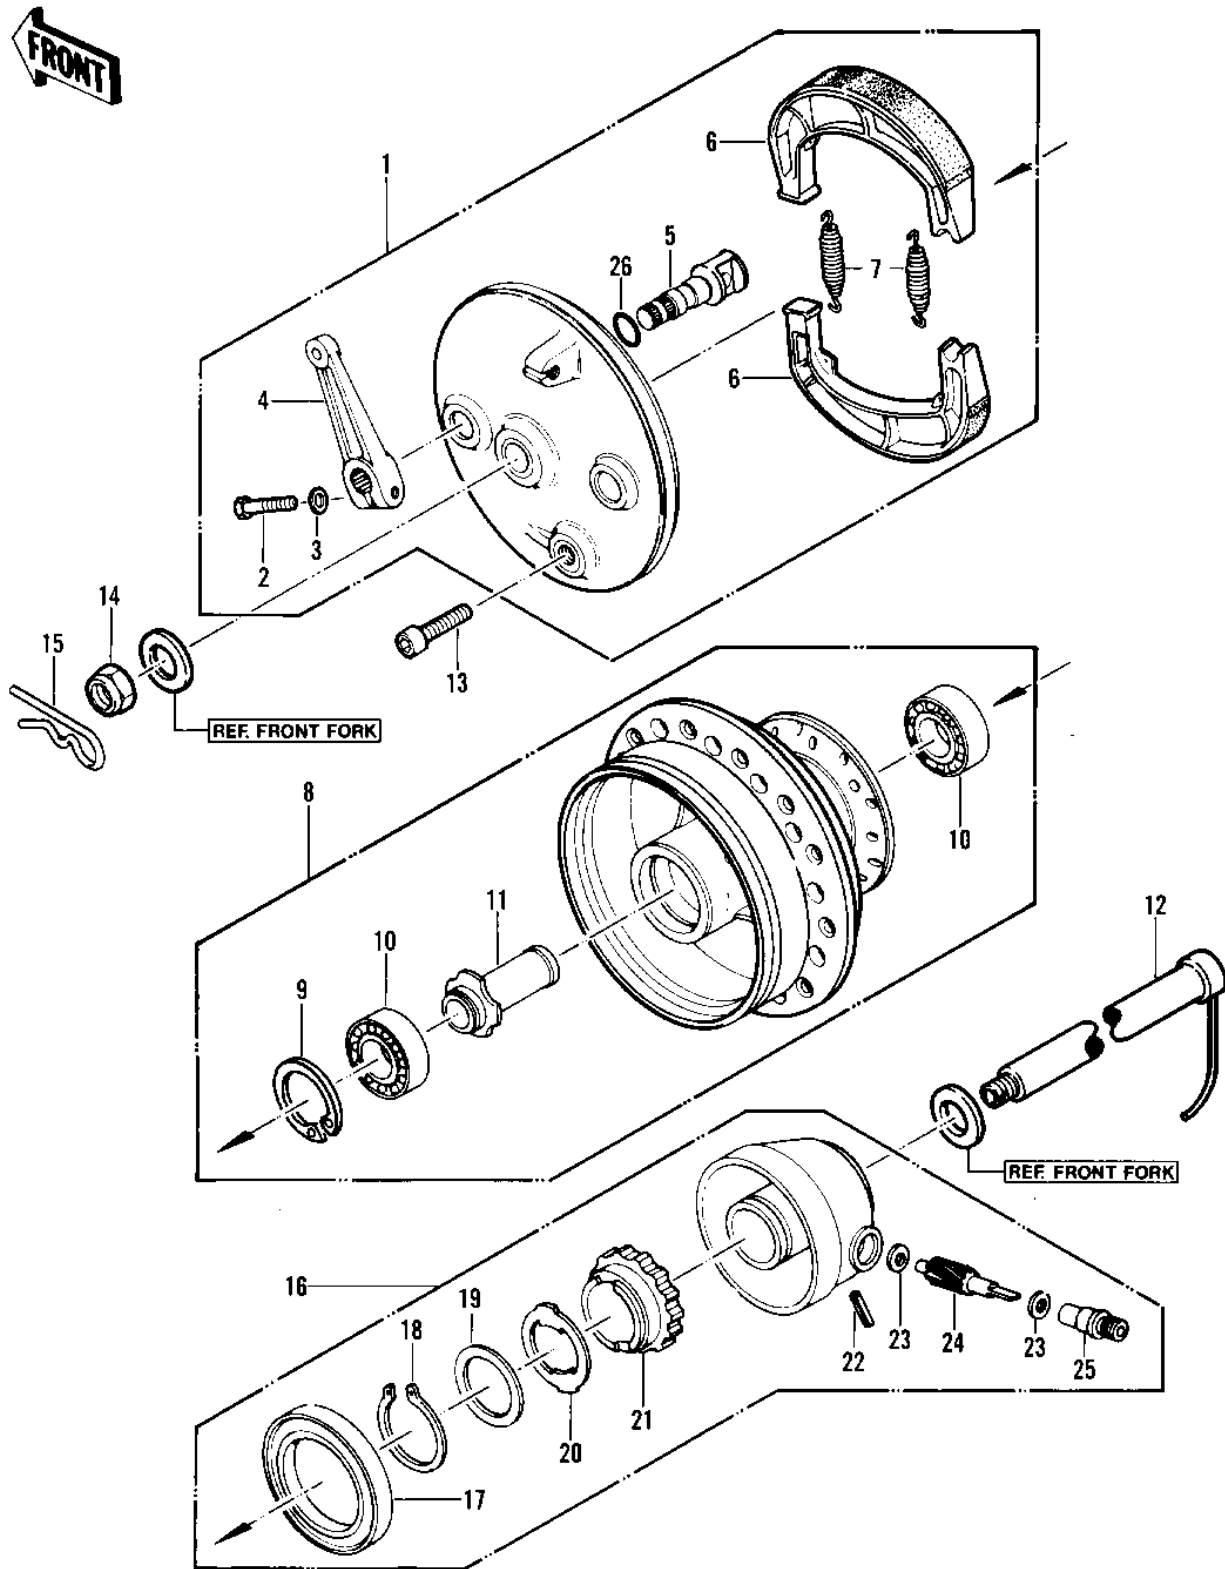

1982 KDX450 PARTS DIAGRAM

FRONT HUB/BRAKE

1982 KDX450 PARTS LIST

FRONT HUB/BRAKE

ITEM NAME	PART NUMBER	QUANTITY
PANEL-ASY,FR BRK (Ref # 1)	41035-1072	1
BOLT-UPSET (Ref # 2)	112G0622	1
WASHER PLAIN 6MM (Ref # 3)	410B0600	1
LEVER,FRONT BRAKE CAM (Ref # 4)	41053-1003	1
CAM SHAFT,BRAKE (Ref # 5)	41050-1002	1
SHOE-BRAKE (Ref # 6)	41048-1068	2
SPRING-BRAKE SHOE (Ref # 7)	42020-004	2
DRUM-ASSY,FR BRK (Ref # 8)	41034-4001	1
CIRCLIP,42MM (Ref # 9)	92033-1041	1
BEARING,FRONT DRUM (Ref # 10)	92045-033	2
COLLAR,FRONT BRAKE (Ref # 11)	92027-1034	1
AXLE,FRONT (Ref # 12)	41068-4001	1
BOLT,SOCKET,10X40 (Ref # 13)	92001-4002	1
NUT,14MM (Ref # 14)	42045-020	1
PIN,COTTER (Ref # 15)	550D3230	1
GEAR BOX ASSY (Ref # 16)	41078-011	1
OIL SEAL,#50659 (Ref # 17)	654A506509	1
CIRCLIP 24MM (Ref # 18)	480J2400	1
WASHER,THRUST (Ref # 19)	41065-005	1
RECEIVER,SPEEDOMETER (Ref # 20)	41064-015	1
GEAR,SPEEDOMETER (Ref # 21)	41059-027	1
PIN,SPRING (Ref # 22)	41082-001	1
WASHER THRST SPD PINI (Ref # 23)	41063-001	2
PINION,SPEEDOMETER (Ref # 24)	41060-015	1
BUSH,SPEEDMETER CABLE (Ref # 25)	41062-005	1
"O" RING,15MM (Ref # 26)	670B2015	1