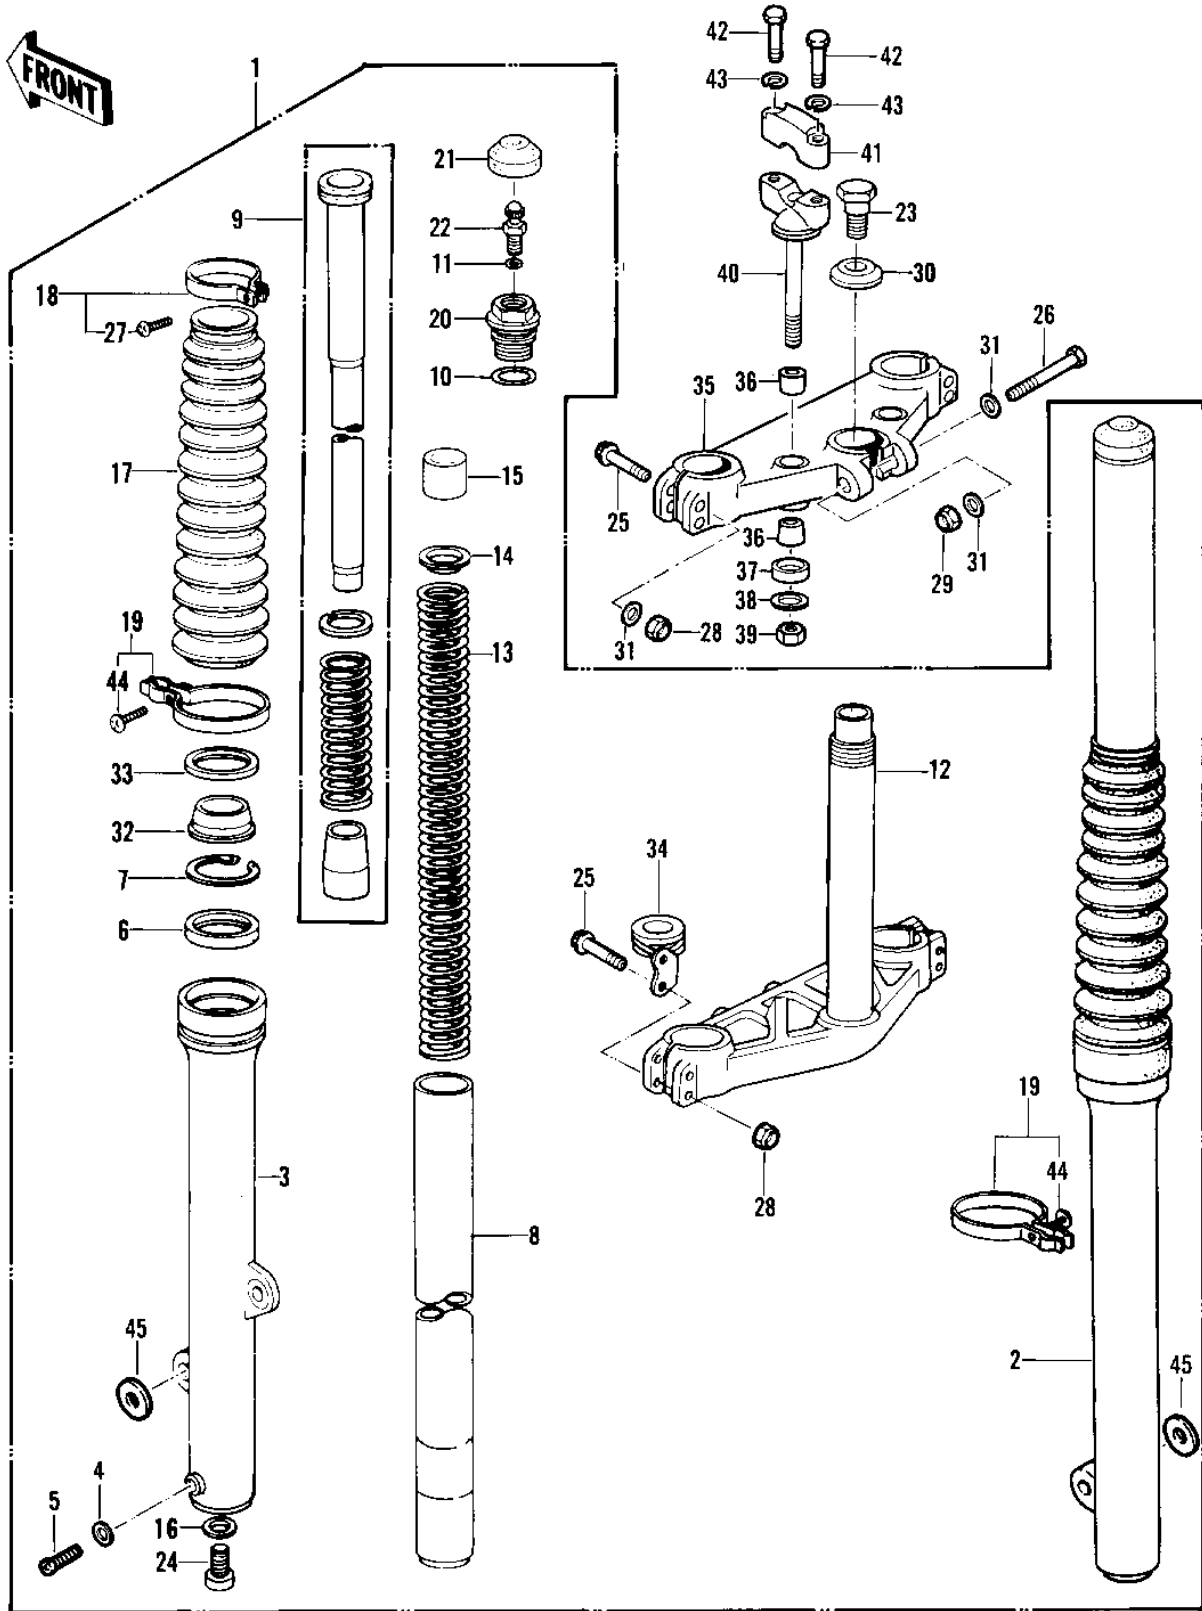

# 1982 KDX450 PARTS DIAGRAM

FRONT FORK

# 1982 KDX450 PARTS LIST

## FRONT FORK

ITEM NAME	PART NUMBER	QUANTITY
FORK-FRONT (Ref # 1)	44001-4004	1
TUBE,RH,FORK OUTER (Ref # 2)	44006-4001	1
TUBE,LH,FORK OUTER (Ref # 3)	44005-4001	1
GASKET FORK DRAIN PLG (Ref # 4)	44045-002	2
SCREW PAN HEAD 4X8 (Ref # 5)	220B0408	2
OIL SEAL,FORK OUT TUB (Ref # 6)	92049-1042	2
SNAP RING,FORK OUT TU (Ref # 7)	92033-1035	2
TUBE,FORK INNER (Ref # 8)	44013-4001	2
CYLINDER-FORK (Ref # 9)	44022-4001	2
"0" RING,FORK TOP CAP (Ref # 10)	92055-1050	2
"0" RING,AIR VALVE (Ref # 11)	92055-1018	2
STEM,STEERING (Ref # 12)	44037-1065	1
SPRING,FORK INNER (Ref # 13)	44026-4001	2
GUIDE,FORK SPRING (Ref # 14)	44028-1003	2
SPACER,FORK SPRING (Ref # 15)	92026-4002	2
GASKET,FORK CYLINDER (Ref # 16)	11009-1127	2
BOOT,FORK (Ref # 17)	49006-1174	2
BAND,BOOT (Ref # 18)	92072-1046	2
CLAMP,BOOT,L.H (Ref # 19)	92072-1026	2
CAP,FORK TOP (Ref # 20)	44029-1008	2
CAP,RUBBER,FORK TOP (Ref # 21)	44029-1009	2
VALVE ASSY,AIR (Ref # 22)	16126-1003	2
BOLT,FORK TOP (Ref # 23)	44041-065	1
BOLT,FORK CYLINDER (Ref # 24)	92001-1186	2
BOLT,FLANGED,8X55 (Ref # 25)	130G0855	8
BOLT,HEX HEAD,8X57 (Ref # 26)	92001-1141	1
SCREW-PAN-CROS (Ref # 27)	220B0420	2
NUT,8M/M (Ref # 28)	44007-1002	8
NUT,LOCK,8MM (Ref # 29)	92015-1124	1

## FRONT FORK

ITEM NAME	PART NUMBER	QUANTITY
WASHER (Ref # 30)	44043-052	1
WASHER PLAIN 8MM (Ref # 31)	410B0800	6
DUST SHIELD,FORK OUTR (Ref # 32)	92093-1035	2
CASE,DUST SHIELD (Ref # 33)	32099-1013	2
CLAMP,CABLE (Ref # 34)	92072-1027	2
HEAD,STEERING STEM (Ref # 35)	44039-4004	1
DAMPER RUBBER,HANDLE (Ref # 36)	92075-275	4
WASHER (Ref # 37)	92022-4012	2
WASHER SPRING 10MM (Ref # 38)	461F1000	2
NUT,LOCK,10MM (Ref # 39)	92019-021	2
HOLDER-HANDLEBAR LOW (Ref # 40)	46012-010	2
HOLDER-HANDLEBAR (Ref # 41)	46012-008	2
BOLT 8X38 (Ref # 42)	92001-1405	4
WASHER SPRING 8MM (Ref # 43)	461F0800	4
SCREW PAN HEAD 6X20 (Ref # 44)	220B0620	2
WASHER,FORK (Ref # 45)	92022-4006	2