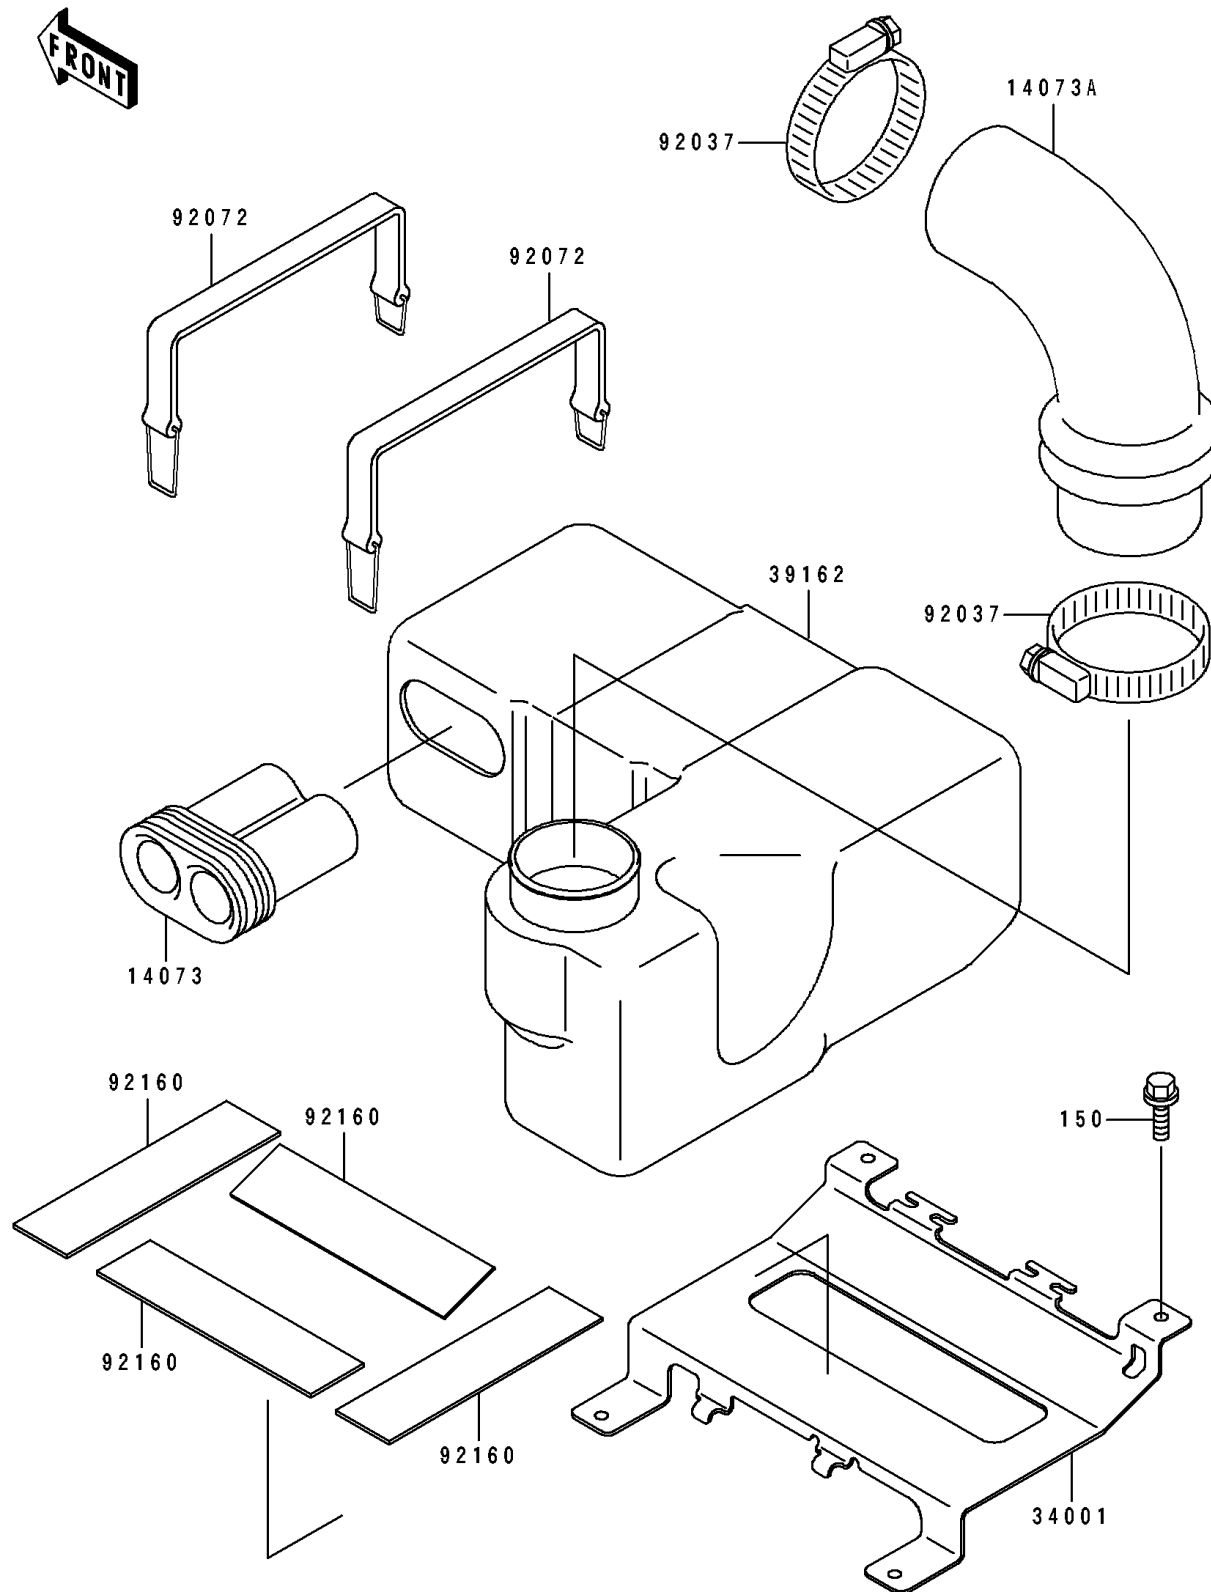

1992 750 SS PARTS DIAGRAM

Intake Silencer

E 1130

1992 750 SS PARTS LIST

Intake Silencer

ITEM NAME	PART NUMBER	QUANTITY
DUCT (Ref # 14073)	14073-3735	1
DUCT,SILENCER-INTAKE COVER (Ref # 14073A)	14073-3738	1
STAND (Ref # 34001)	34001-3706	1
SILENCER-INTAKE (Ref # 39162)	39162-3709	1
CLAMP (Ref # 92037)	92037-3711	1
BAND,BATTERY,L=306 (Ref # 92072)	92072-512	1
DAMPER (Ref # 92160)	92160-1266	1
BOLT-WS,6X14 (Ref # 150)	150R0614	1