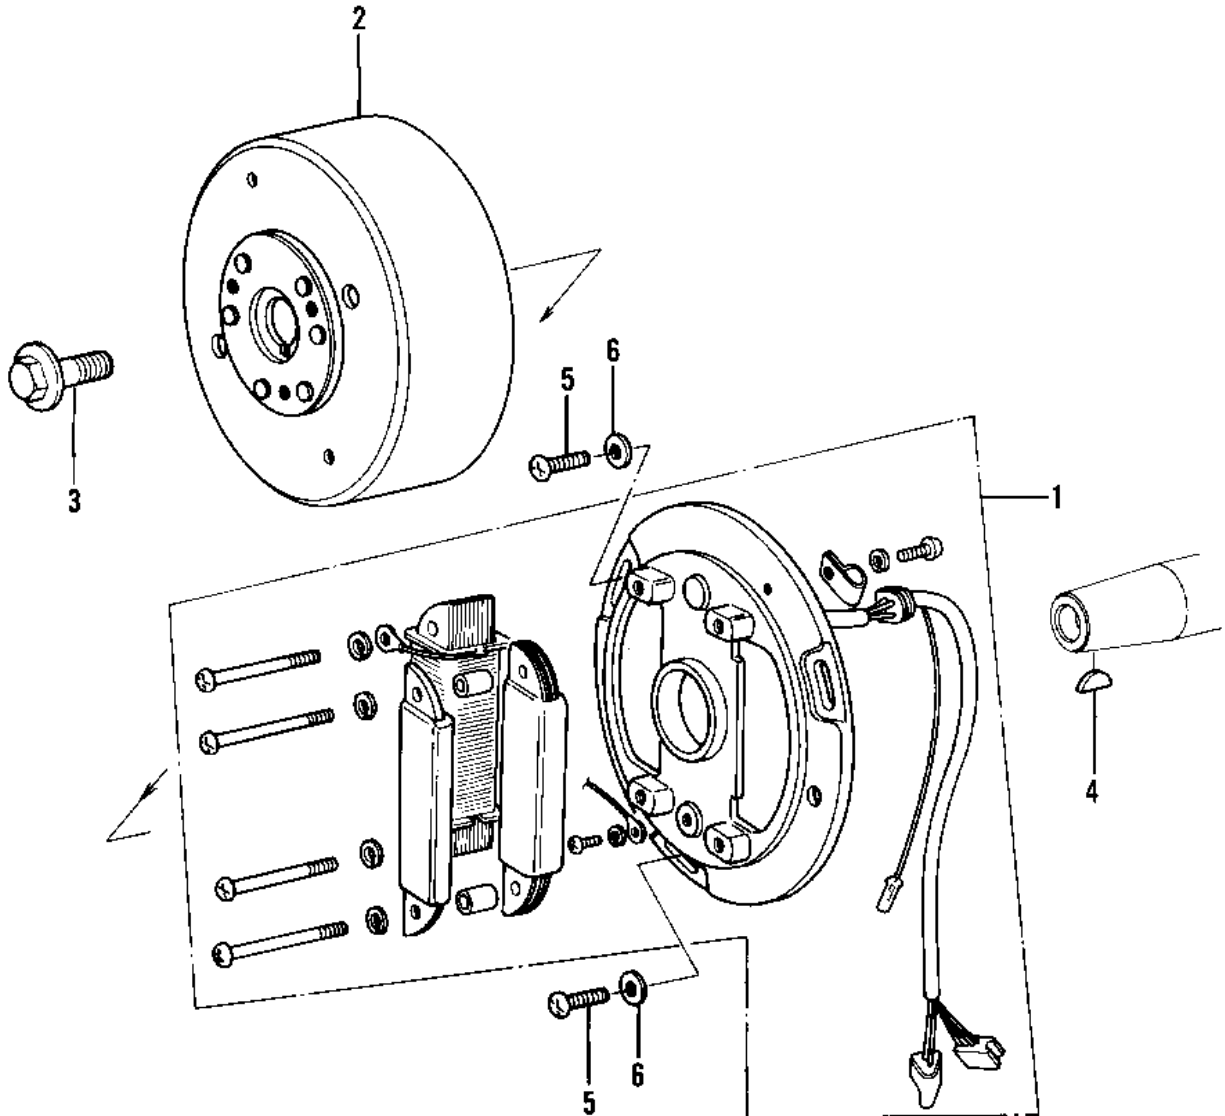

1982 KDX450 PARTS DIAGRAM

GENERATOR

1982 KDX450 PARTS LIST

GENERATOR

ITEM NAME	PART NUMBER	QUANTITY
STATOR ASSY (Ref # 1)	21003-1032	1
FLYWHEEL,MAGNETO (Ref # 2)	21007-1012	1
BOLT,10X40 (Ref # 3)	92001-1201	1
WOODRUFF KEY (Ref # 4)	92038-001	1
SCREW PAN HEAD 5X20 (Ref # 5)	220B0520	3
WASHER PLAIN 5MM (Ref # 6)	411B0500	3
BAND (Ref # 7)	92072-3505	1