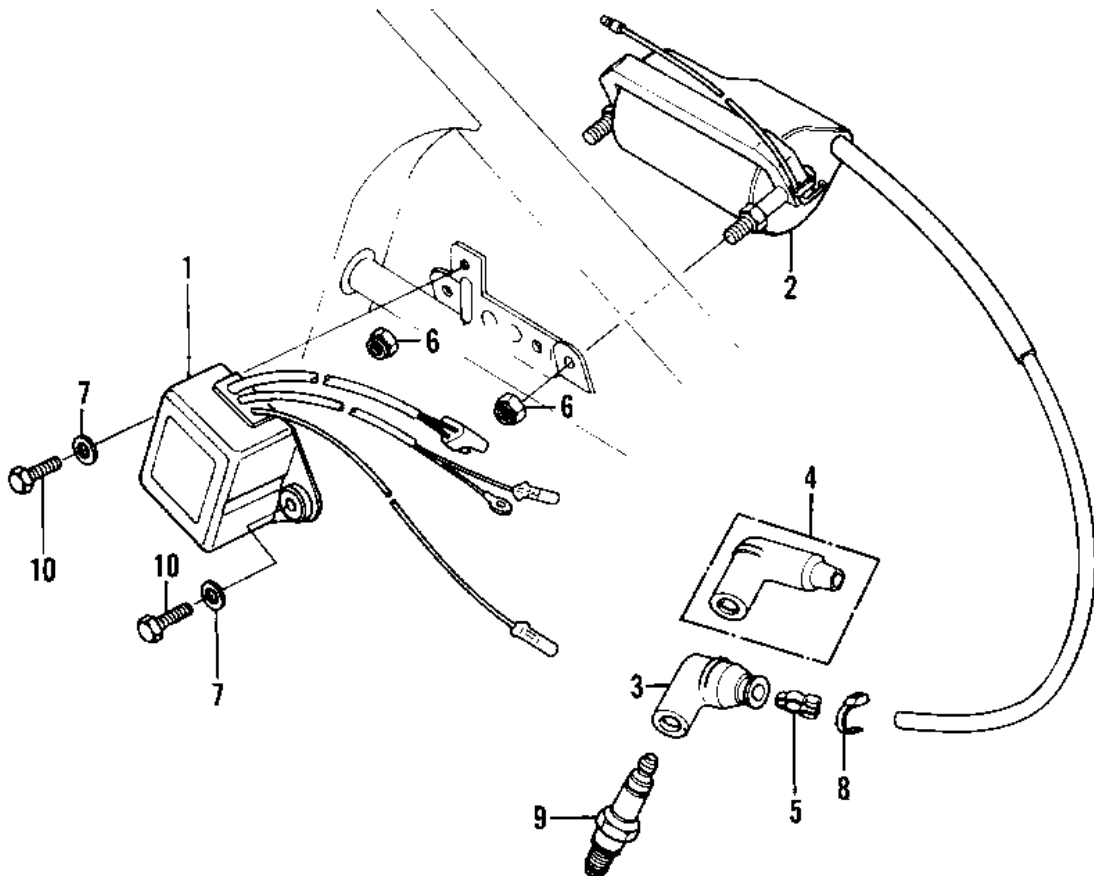

1982 KDX450 PARTS DIAGRAM

IGNITION

1982 KDX450 PARTS LIST

IGNITION

ITEM NAME	PART NUMBER	QUANTITY
IGNITER (Ref # 1)	21119-1009	1
COIL,IGNITION (Ref # 2)	21121-1032	1
CAP,SPARK PLUG (Ref # 3)	21130-1006	1
CAP ASSY,SPARK PLUG (Ref # 4)	21160-1009	1
TERMINAL,PLUG CAP (Ref # 5)	21169-001	1
NUT (Ref # 6)	92019-008	2
WASHER PLAIN (Ref # 7)	92022-024	2
CLAMP,SPARK PLUG CAP (Ref # 8)	92037-1173	1
SPARK PLUG B8ES (Ref # 9)	B8ES	1
92070-1021 (Canada) (Ref # 9)	92070-1022	1
BOLT-UPSET (Ref # 10)	112G0618	2