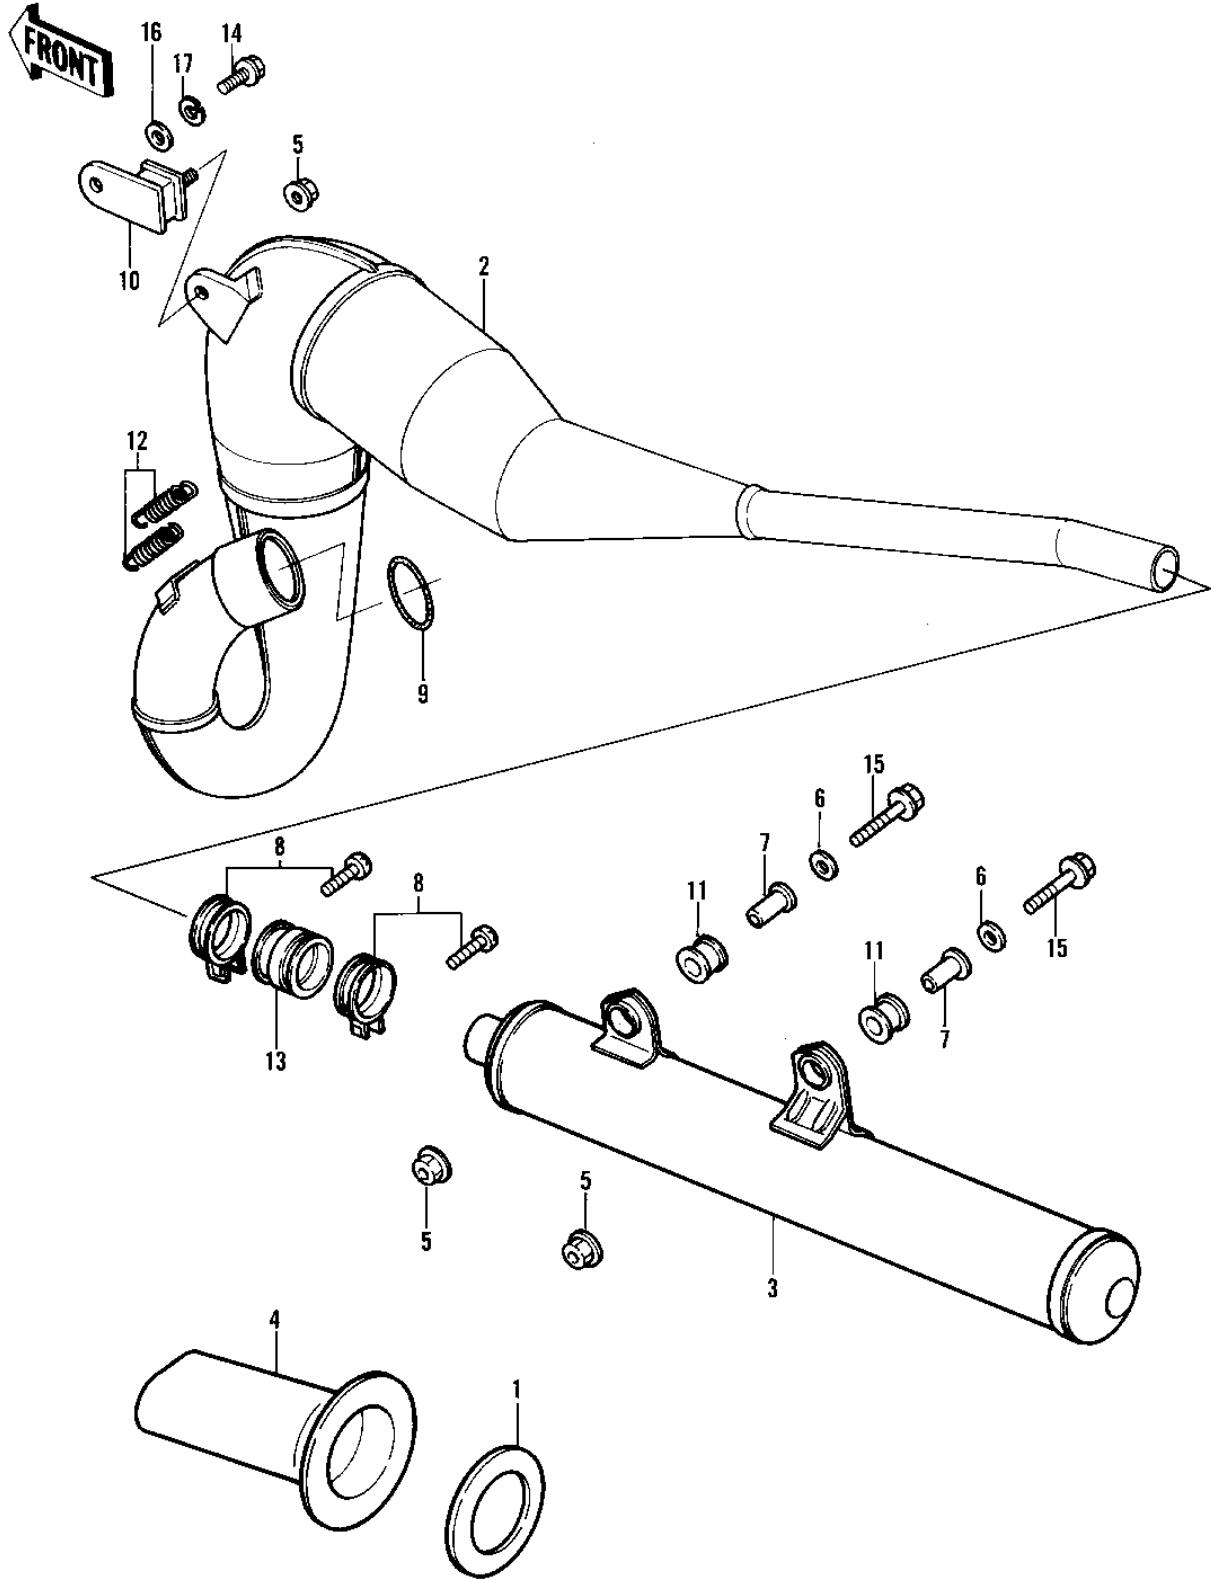

1982 KDX450 PARTS DIAGRAM

MUFFLER

1982 KDX450 PARTS LIST

MUFFLER

ITEM NAME	PART NUMBER	QUANTITY
CHOKE PLATE (Ref # 1)	13169-4008	1
BODY-COMP-MUFFLER (Ref # 2)	18002-1191	1
BODY-COMP-MUFFLER (Ref # 3)	18002-1192	1
CHOKE PIPE (Ref # 4)	32032-4015	1
NUT,LOCK,8MM (Ref # 5)	92015-1124	3
WASHER,PLAIN (Ref # 6)	92022-298	2
COLLAR,FUEL TANK FITT (Ref # 7)	92027-1134	2
CLAMP,MUFFLER (Ref # 8)	92037-177	2
"0" RING,55MM,MUFFLER (Ref # 9)	92055-1057	1
DAMPER,MUFFLER FITING (Ref # 10)	92075-1060	1
DAMPER,MUFFLER (Ref # 11)	92075-1196	2
SPRING-CONNECTOR (Ref # 12)	18071-003	2
DUST SHIELD,MUFFLER (Ref # 13)	92093-1014	1
BOLT-SMALL-UPSET 8X25 (Ref # 14)	115G0825	1
BOLT,FLANGED,8X30 (Ref # 15)	130G0830	2
WASHER PLAIN 8MM (Ref # 16)	410B0800	1
WASHER SPRING 8MM (Ref # 17)	461F0800	1