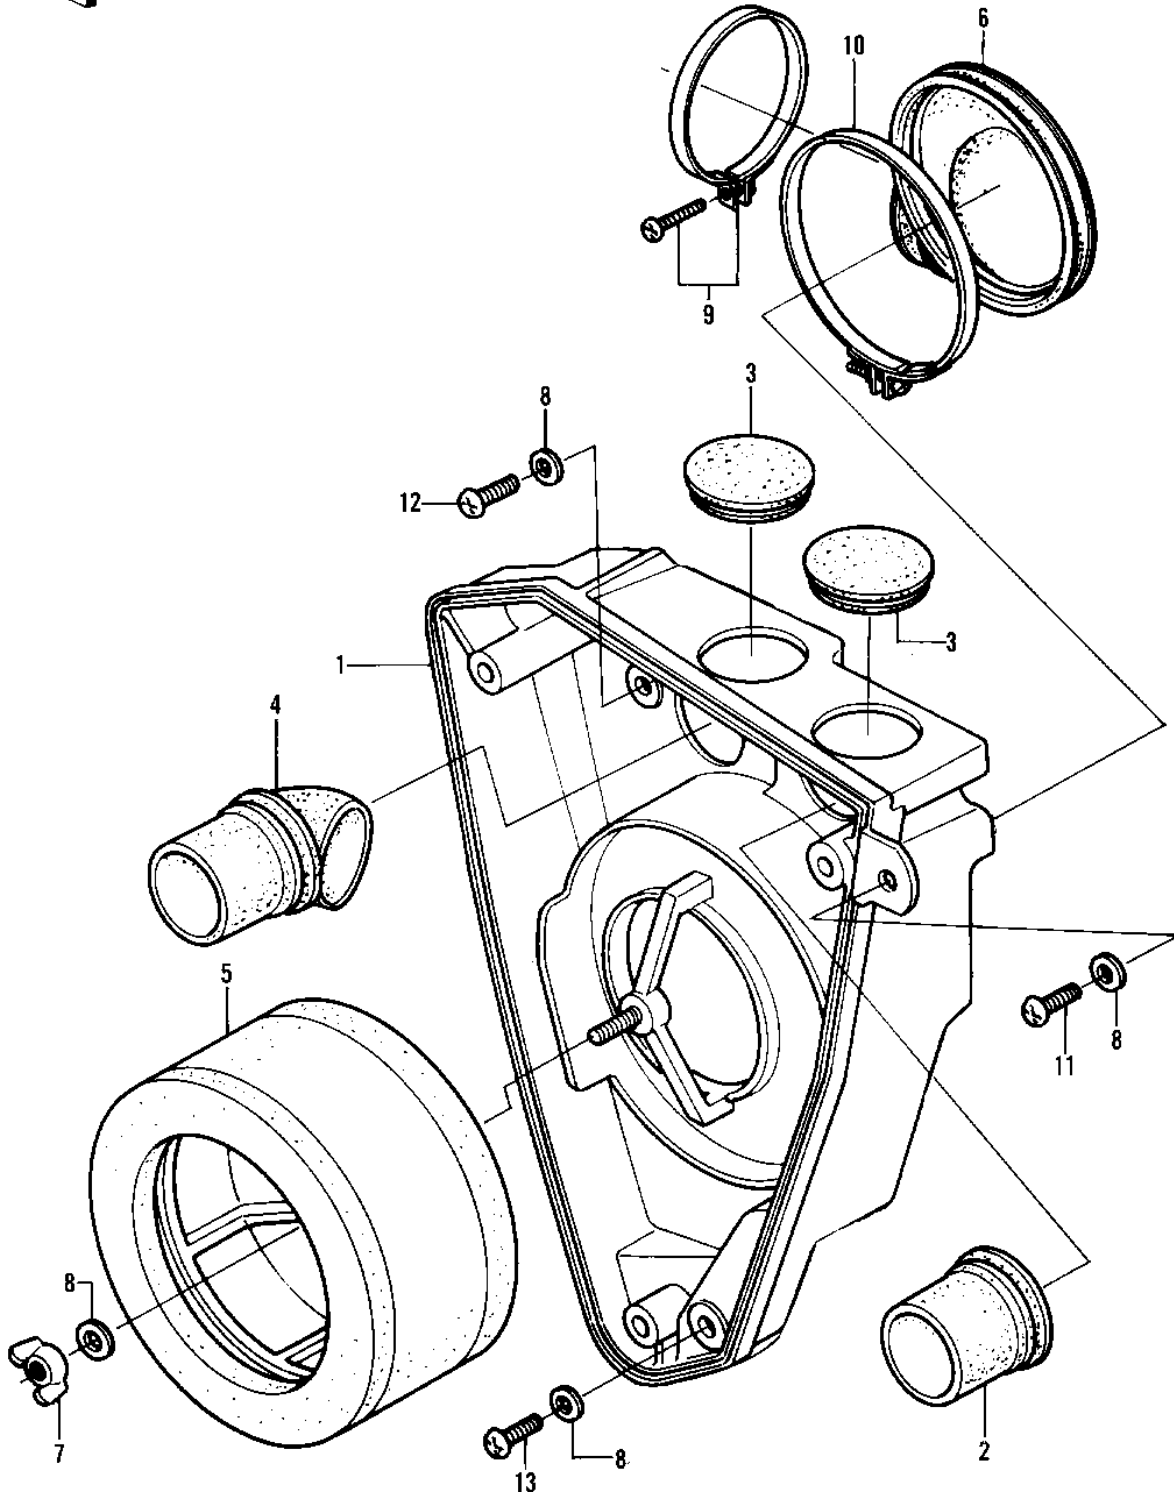

1982 KDX450 PARTS DIAGRAM

AIR CLEANER

10

1982 KDX450 PARTS LIST

AIR CLEANER

ITEM NAME	PART NUMBER	QUANTITY
CASE AIR FILTER (Ref # 1)	11011-1082	1
CAP,AIR CLEANER (Ref # 2)	11012-1109	1
CAP,AIR CLEANER (Ref # 3)	11012-1111	2
CAP,AIR CLEANER (Ref # 4)	11012-1123	1
ELEMENT,AIR CLNR (Ref # 5)	11013-1036	1
DUCT,AIR CLEANER (Ref # 6)	14073-1038	1
NUT,AIR CLEANER CAP (Ref # 7)	92016-062	1
WASHER 6.5X20X1.6T (Ref # 8)	92022-125	4
CLAMP-AIR CLEANER (Ref # 9)	92037-068	1
CLAMP,AIR CLANER DUCT (Ref # 10)	92037-1186	1
SCREW PAN HEAD 6X12 (Ref # 11)	220B0612	1
SCREW PAN HEAD 6X18 (Ref # 12)	220B0618	1
SCREW PAN HEAD 6X22 (Ref # 13)	220B0622	1