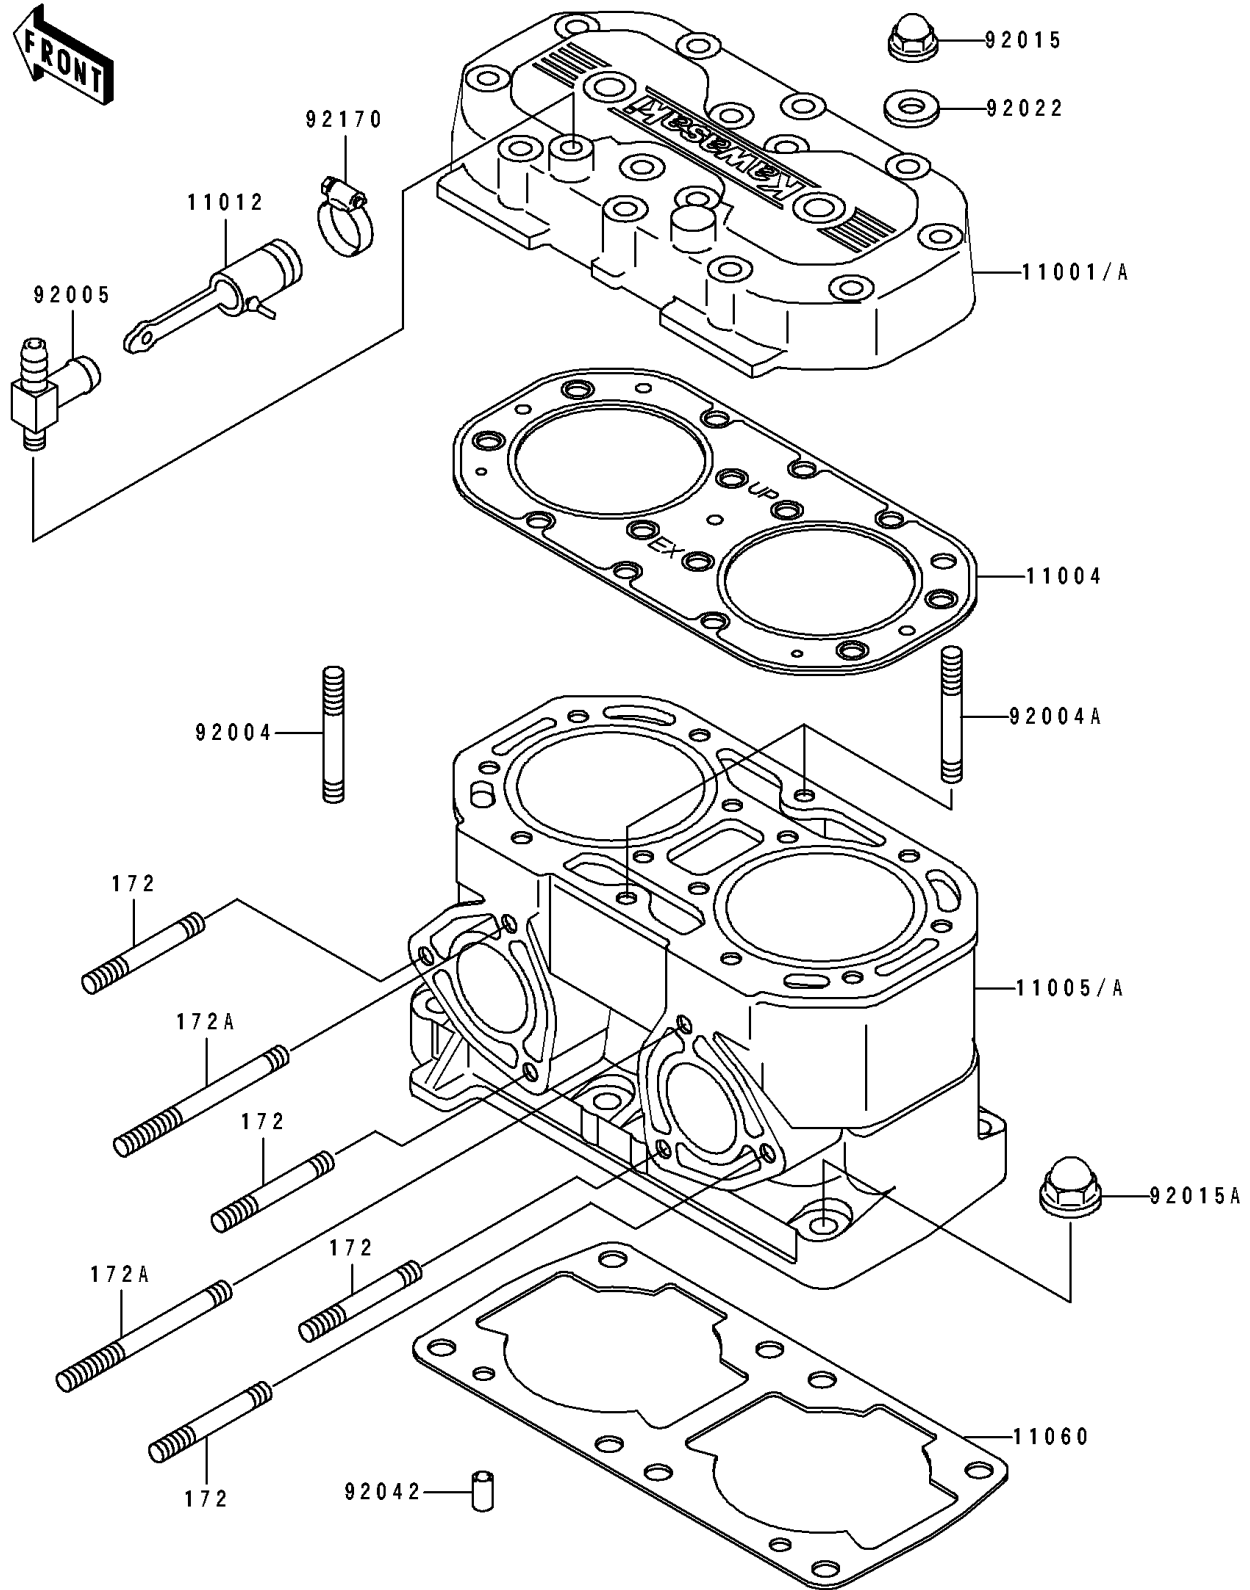

1992 750 SS PARTS DIAGRAM

Cylinder Head/Cylinder

E1110

1992 750 SS PARTS LIST

Cylinder Head/Cylinder

ITEM NAME	PART NUMBER	QUANTITY
HEAD-CYLINDER (Ref # 11001)	11001-3717	1
GASKET-HEAD (Ref # 11004)	11004-3708	1
CYLINDER-ENGINE (Ref # 11005)	11005-3720	1
CAP (Ref # 11012)	11012-3757	1
GASKET,CYLINDER BASE (Ref # 11060)	11060-3711	1
STUD,8X43 (Ref # 92004)	92004-3715	1
STUD,8X43 (Ref # 92004A)	92004-3719	1
FITTING (Ref # 92005)	92005-3711	1
NUT,CAP,8MM (Ref # 92015)	92015-1371	1
NUT,10MM (Ref # 92015A)	92015-1649	1
WASHER,8.2X18X1.5 (Ref # 92022)	92022-1964	1
PIN,DOWEL,6.3X8X14 (Ref # 92042)	92042-007	1
CLAMP (Ref # 92170)	92170-3729	1
BOLT-STUD (Ref # 172)	172R0830	1
BOLT-STUD,8X75 (Ref # 172A)	172R0875	1