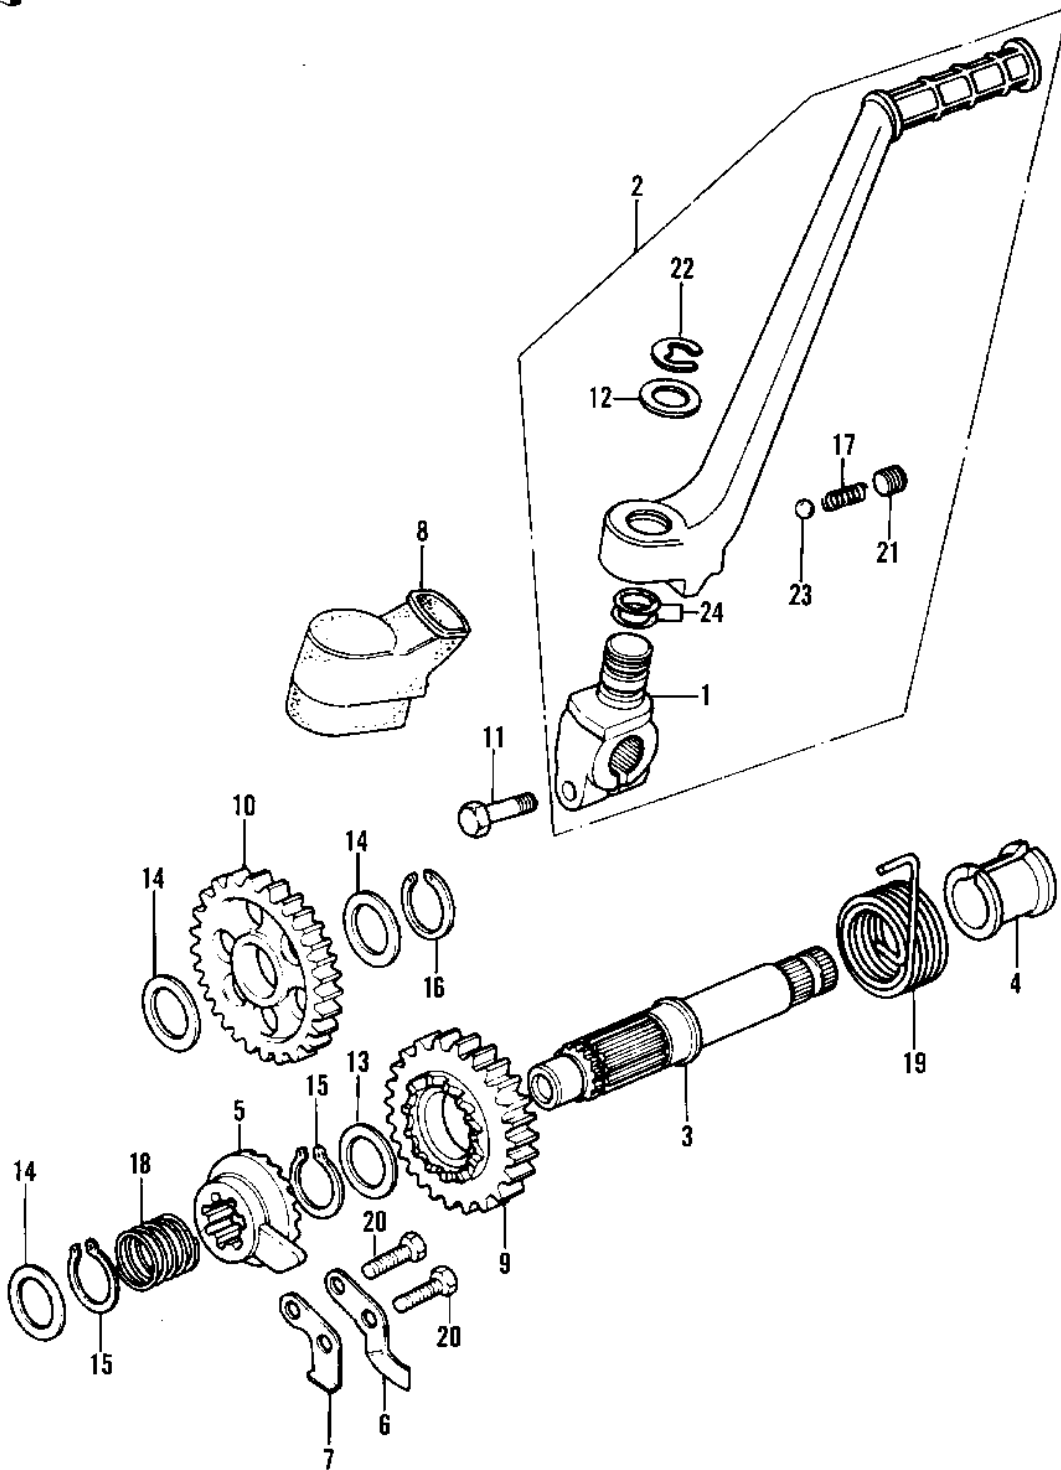

1982 KDX450 PARTS DIAGRAM

KICKSTARTER MECHANISM

1982 KDX450 PARTS LIST

KICKSTARTER MECHANISM

ITEM NAME	PART NUMBER	QUANTITY
BOSS,KICKSTARTER (Ref # 1)	13061-1007	1
PEDAL ASSY,KICK (Ref # 2)	13064-5003	1
SHAFT,KICK (Ref # 3)	13066-1009	1
GUIDE,KICKSTARTER (Ref # 4)	13070-007	1
RATCHET (Ref # 5)	13078-007	1
GUIDE,KICKSTARTER (Ref # 6)	13206-1003	1
STOPPER,KICKSTARTER (Ref # 7)	13072-014	1
BOOT,KICKSTARTER (Ref # 8)	49006-1006	1
GEAR,KICKSTARTER,25T (Ref # 9)	59051-1016	1
GEAR,IDLE,27T (Ref # 10)	59051-1017	1
BOLT,HEX HEAD,8X28 (Ref # 11)	92001-1042	1
WASHER,PLAIN (Ref # 12)	92022-1019	1
WASHER-PLAIN 25MM (Ref # 13)	92022-159	1
WASHER (Ref # 14)	92022-252	3
CIRCLIP (Ref # 15)	92033-026	2
CIRCLIP,18MM (Ref # 16)	92033-029	1
SPRING KICK PEDAL (Ref # 17)	92081-020	1
SPRING (Ref # 18)	92081-097	1
SPRING-KICKSTARTER (Ref # 19)	92082-003	1
BOLT-UPSET (Ref # 20)	112G0618	2
SCREW,8X8 (Ref # 21)	290Q0808	1
CIR CLIP (Ref # 22)	482K0100	1
BALL STEEL 1/4' (Ref # 23)	600A0800	1
"O" RING,15MM (Ref # 24)	670B2015	2