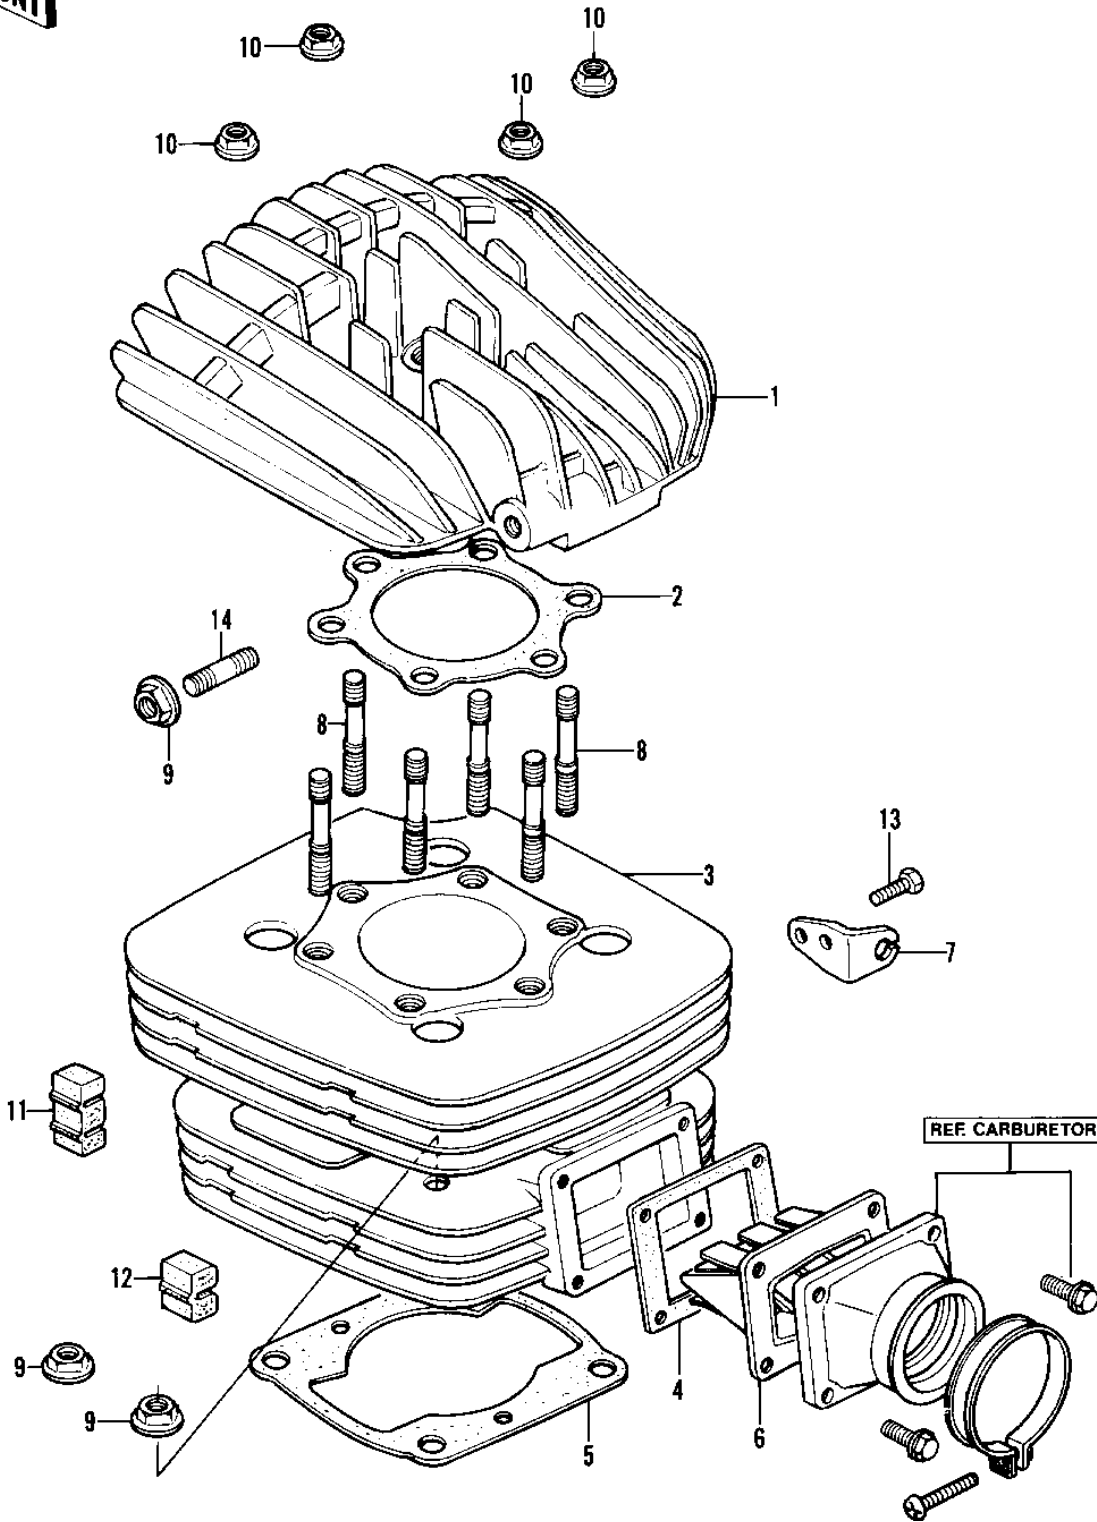

1982 KDX450 PARTS DIAGRAM

CYLINDER HEAD/CYLINDER/REED VALVE

1982 KDX450 PARTS LIST

CYLINDER HEAD/CYLINDER/REED VALVE

ITEM NAME	PART NUMBER	QUANTITY
HEAD,CYLINDER,F.BLACK (Ref # 1)	11001-1030	1
GASKET,HEAD,CYLINDER (Ref # 2)	11004-1015	1
CYLINDER-ENGINE (Ref # 3)	11005-1149	1
GASKET,REED VALVE (Ref # 4)	11009-1018	1
GASKET,CYLINDER BASE (Ref # 5)	11009-1130	1
VALVE ASSY,REED (Ref # 6)	12021-1007	1
HOLDER (Ref # 7)	13091-1119	1
STUD,CYLINDER (Ref # 8)	92004-1022	6
NUT,10MM (Ref # 9)	92015-1415	4
NUT,8M/M (Ref # 10)	92015-1014	6
DAMPER,CYLINDER (Ref # 11)	92075-1160	6
DAMPER,CYLINDER (Ref # 12)	92075-1161	2
BOLT-UPSET (Ref # 13)	112G0618	1
STUD,10X18 (Ref # 14)	175G1018	1