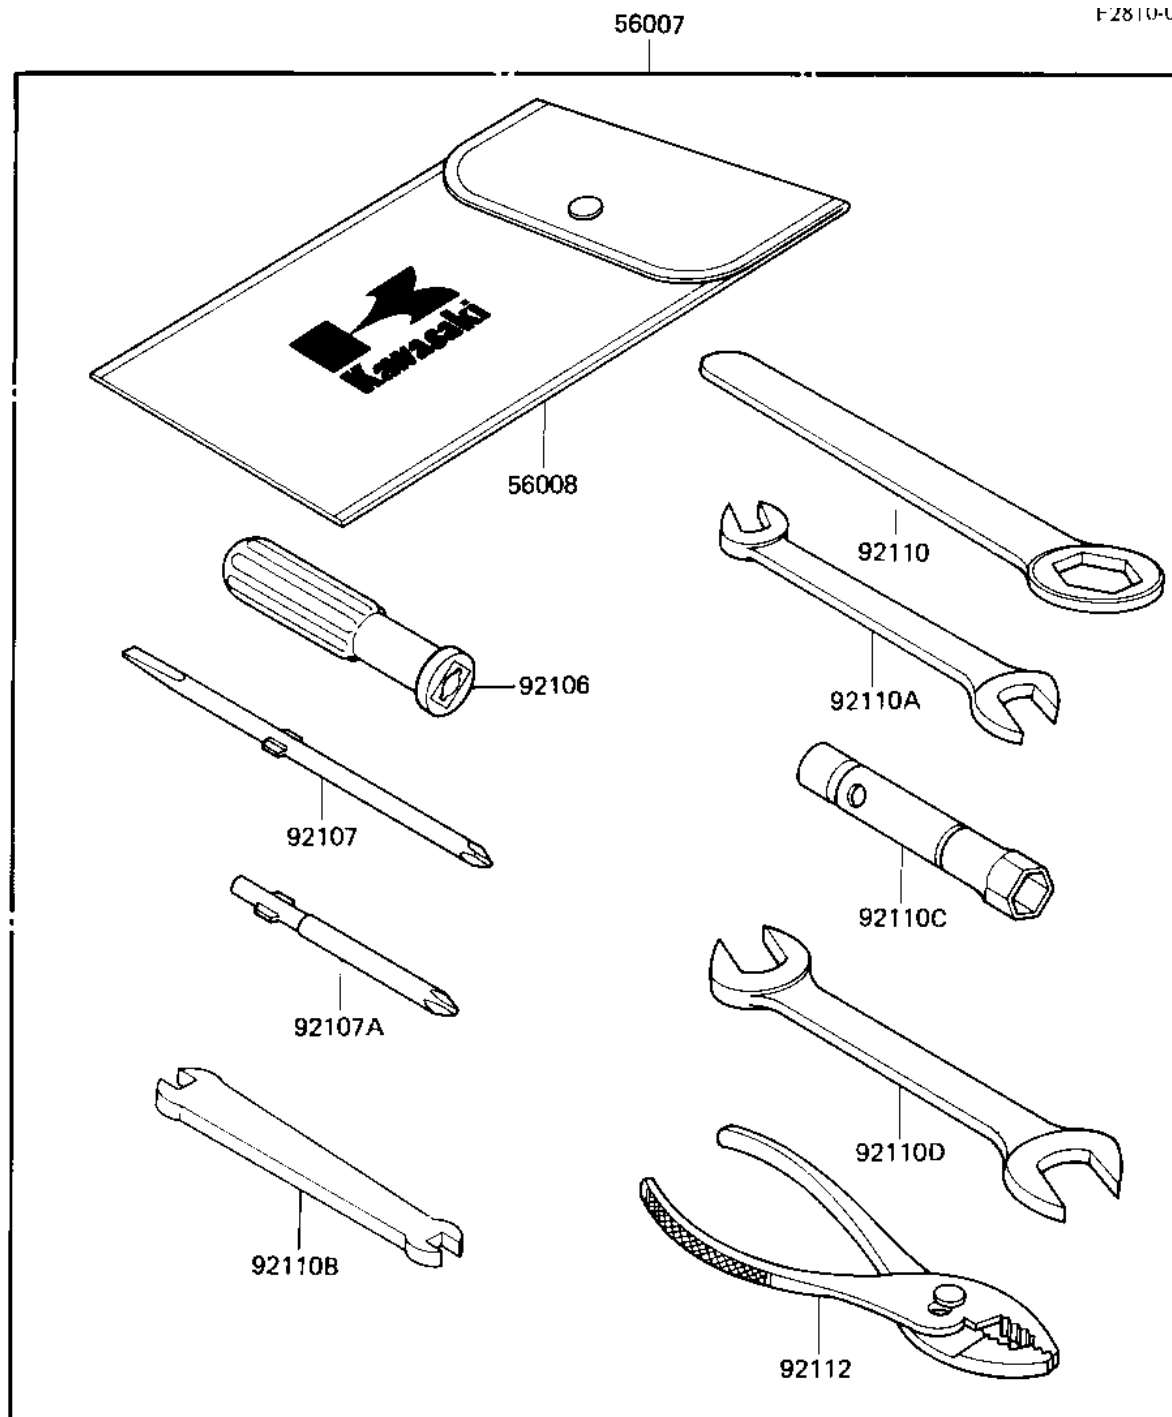

1983 KE125 PARTS DIAGRAM

OWNER TOOLS (KE125-A10)

F2810-0097

1983 KE125 PARTS LIST

OWNER TOOLS (KE125-A10)

ITEM NAME	PART NUMBER	QUANTITY
TOOLKIT (Ref # 56007)	56007-1280	1
BAG,TOOLKIT (Ref # 56008)	56008-1019	1
LIQUID GASKET (Ref # 92104)	92104-002	1
GASKET-LIQUID,BLACK (Ref # 92104A)	92104-1003	1
GRIP,SCREW DRIVER (Ref # 92106)	92106-1001	1
TOOL-DRIVER (Ref # 92107)	92107-1052	1
SCREW DRIVER #3 PHLIP (Ref # 92107A)	92107-005	1
TOOL-WRENCH,BOX END,2 (Ref # 92110)	92110-1148	1
TOOL-WRENCH,OPEN END (Ref # 92110A)	92110-1038	1
TOOL-WRENCH,SPROK,5.1 (Ref # 92110B)	92110-1044	1
WRENCH,SPARK PLUG (Ref # 92110C)	92108-008	1
TOOL-WRENCH,OPEN END, (Ref # 92110D)	92110-1153	1
PLIERS,160MM (Ref # 92112)	92112-003	1