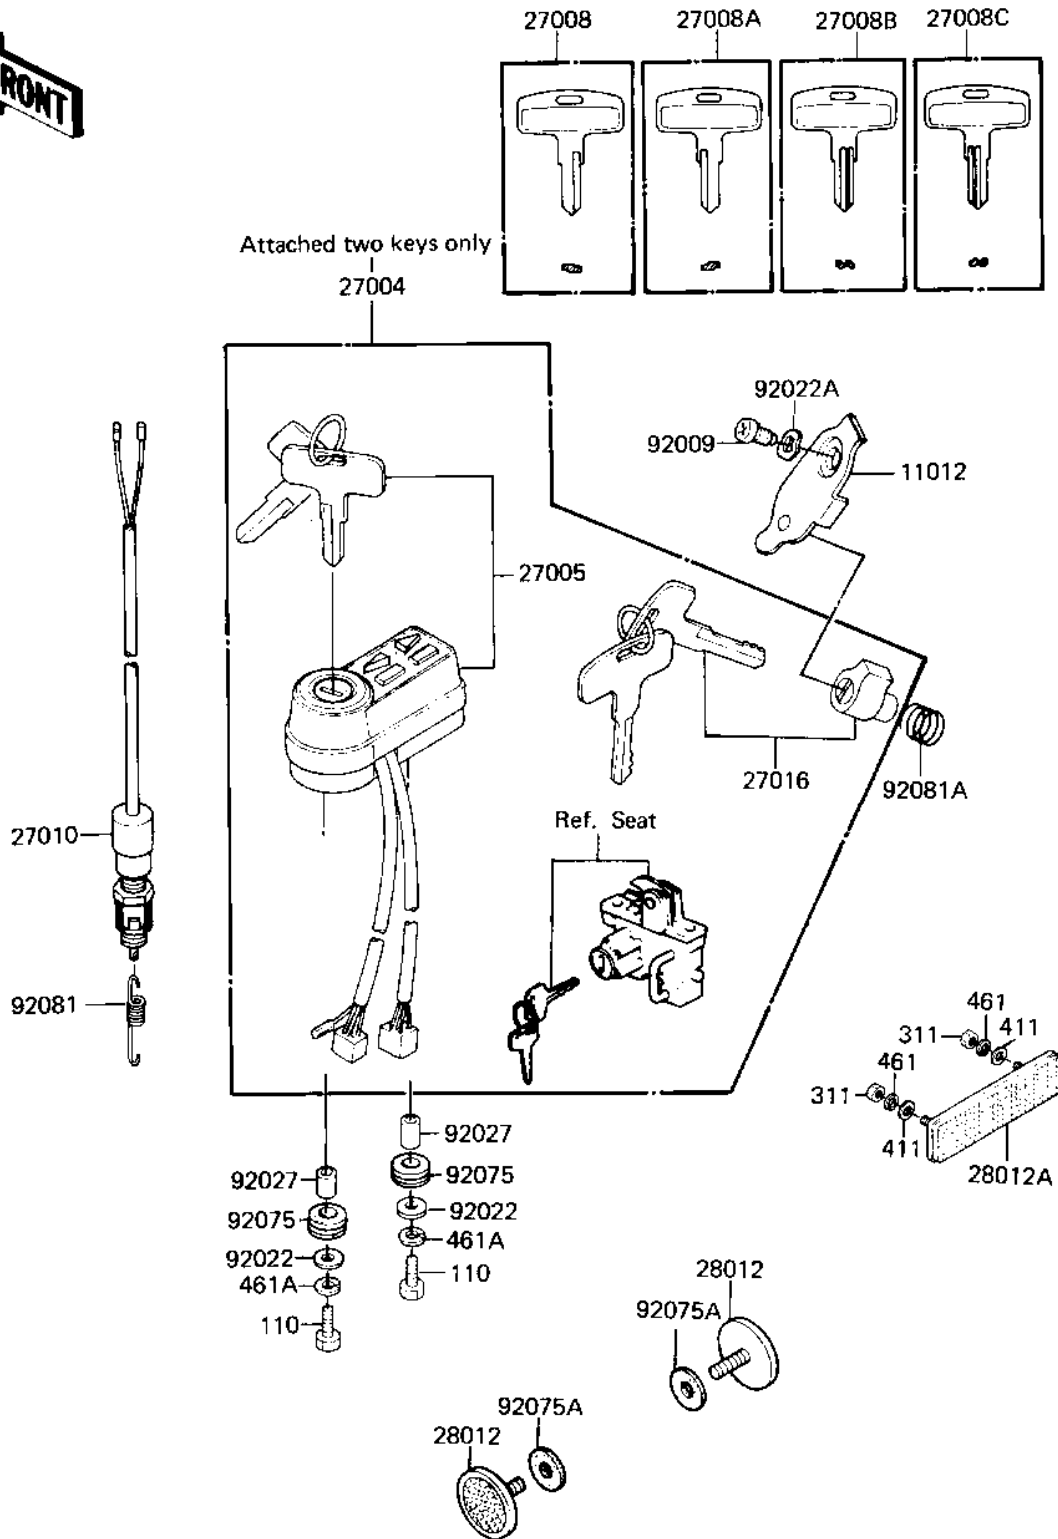

1983 KE125 PARTS DIAGRAM

IGNITION SWITCH/LOCKS/REFLECTORS ('82-'8)

1983 KE125 PARTS LIST

IGNITION SWITCH/LOCKS/REFLECTORS ('82-'8

ITEM NAME	PART NUMBER	QUANTITY
CAP,STEERING LOCK (Ref # 11012)	11012-1134	1
SWITCH-ASSY,ALL (Ref # 27004)	27004-5145	1
SWITCH ASSY,IGNITION (Ref # 27005)	27005-1040	1
KEY,BLANK (Ref # 27008)	27008-1024	1
KEY,BLANK (Ref # 27008A)	27008-1025	1
KEY,BLANK (Ref # 27008B)	27008-1026	1
KEY,BLANK (Ref # 27008C)	27008-1027	1
SWITCH,BRAKE LIGHT (Ref # 27010)	27010-025	1
LOCK ASSY,STEERING (Ref # 27016)	27016-042	1
REFLECTOR,REFLEX (Ref # 28012)	28012-016	1
REFLECTOR,REAR REFLEX (Ref # 28012A)	28012-1005	1
SCREW-TAPPING (Ref # 92009)	92008-007	1
WASHER 6.5X20X1.6T (Ref # 92022)	92022-125	1
WASHER (Ref # 92022A)	92097-003	1
COLLAR,REAR FENDER (Ref # 92027)	92027-162	1
DAMPER RUBBER,RR FENR (Ref # 92075)	92075-209	1
DAMPER RUBBER,REFLECT (Ref # 92075A)	92094-011	1
SPRING BRAKE LAMP SW (Ref # 92081)	27011-006	1
SPRING-STEERING LOCK (Ref # 92081A)	27032-001	1
BOLT 6X22 (Ref # 110)	112B0622	1
NUT,5MM (Ref # 311)	311B0500	1
WASHER PLAIN 5MM (Ref # 411)	411B0500	1
WASHER SPRING 5MM (Ref # 461)	461F0500	1
WASHER SPRING 6MM (Ref # 461A)	461F0600	1