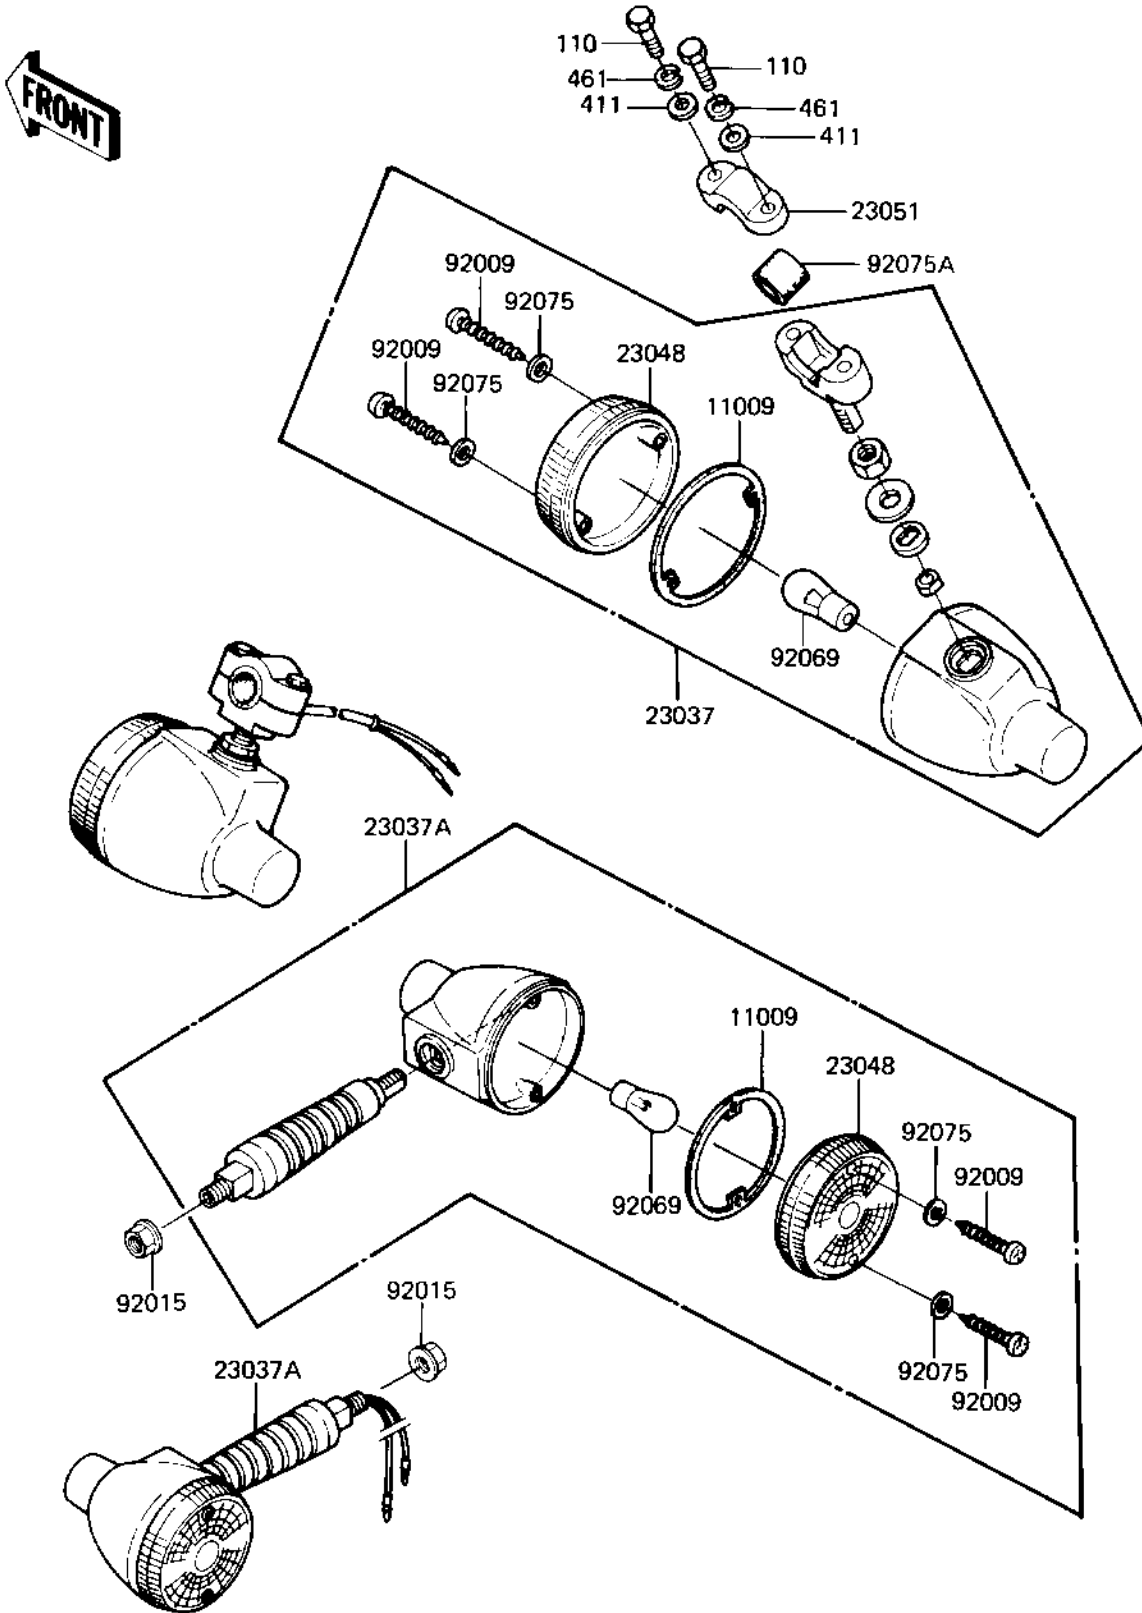

1983 KE125 PARTS DIAGRAM

TURN SIGNALS ('82-'83 A9/A10)

1983 KE125 PARTS LIST

TURN SIGNALS ('82-'83 A9/A10)

ITEM NAME	PART NUMBER	QUANTITY
GASKET,SGNL LAMP LENS (Ref # 11009)	11009-1128	1
LAMP ASSY,FR SIGNAL (Ref # 23037)	23037-1039	1
LAMP ASSY,SIGNAL (Ref # 23037A)	23037-1087	1
LENS-SIGNAL LAMP (Ref # 23048)	23048-1076	1
BRACKET,F SIGNAL LAMP (Ref # 23051)	23051-1018	1
SCREW,TAPPING (Ref # 92009)	92009-1056	1
NUT,FLANGED,10MM (Ref # 92015)	92015-1428	1
BULB,6V 21CP (Ref # 92069)	92069-056	1
WASHER-PLAIN,4MM (Ref # 92075)	23058-002	1
DAMPER RUBBER (Ref # 92075A)	23066-003	1
BOLT,HEX HEAD,5X30 (Ref # 110)	110B0530A	1
WASHER PLAIN 5MM (Ref # 411)	411B0500	1
WASHER SPRING 5MM (Ref # 461)	461F0500	1