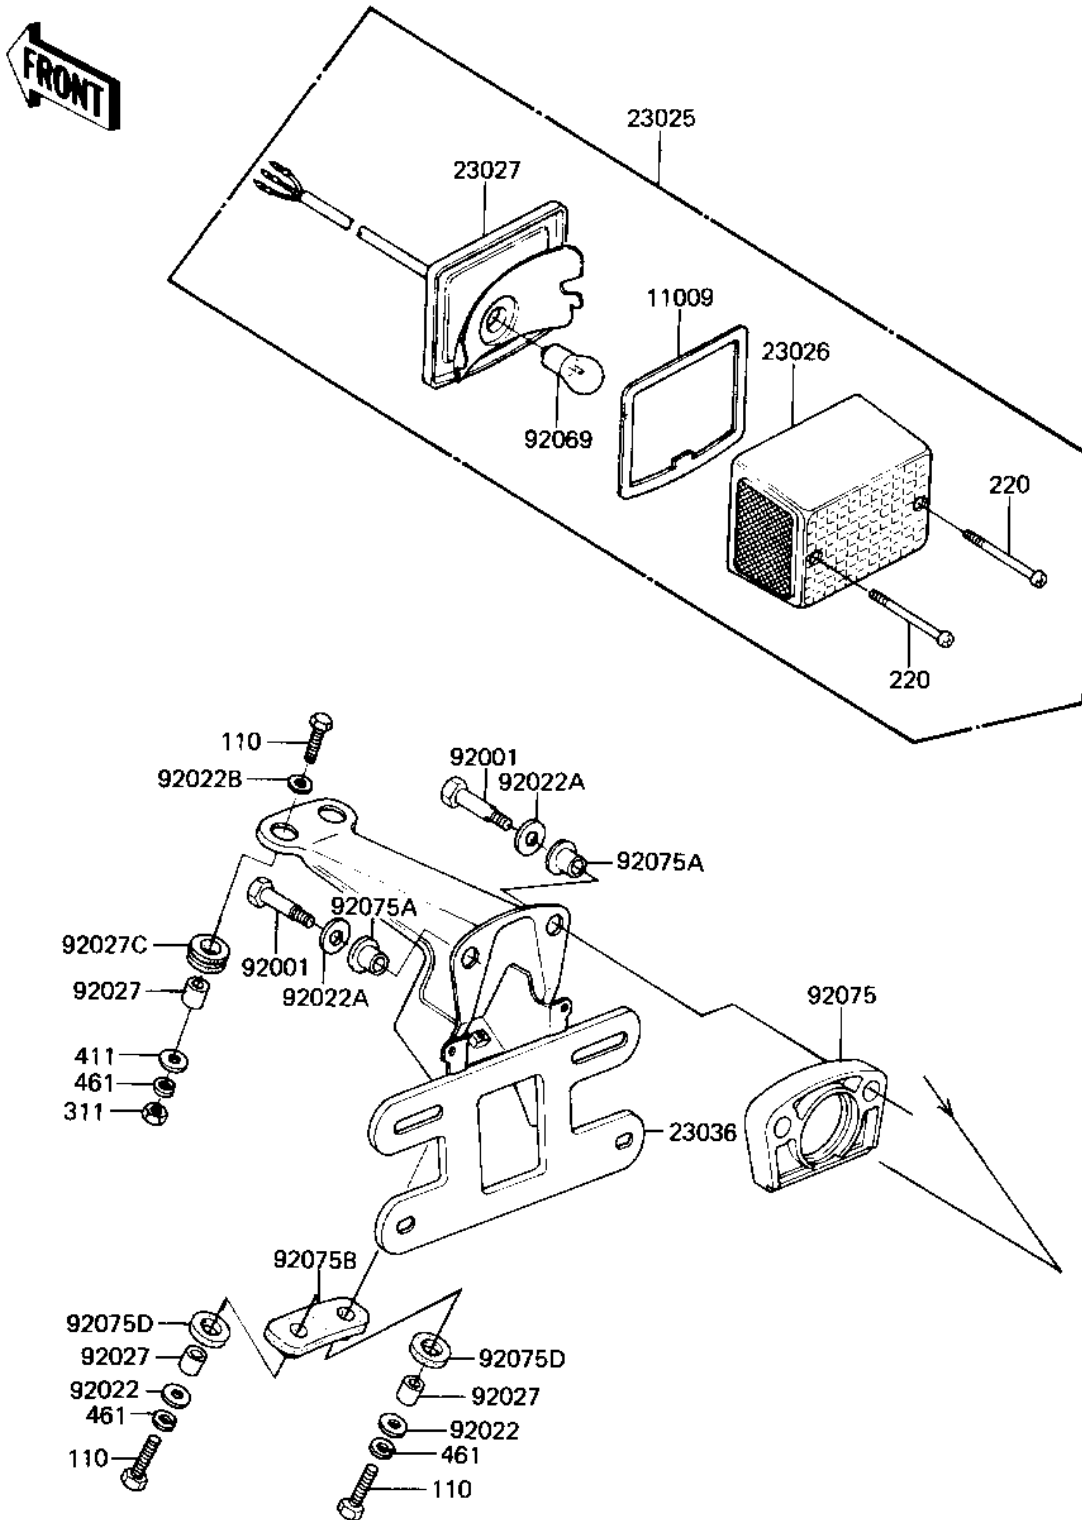

1983 KE125 PARTS DIAGRAM

TAILLIGHT ('82-'83 A9/A10)

F2720-0058

1983 KE125 PARTS LIST

TAILLIGHT ('82-'83 A9/A10)

ITEM NAME	PART NUMBER	QUANTITY
GASKET,TAIL LAMP LENS (Ref # 11009)	11009-1078	1
LAMP-TAIL (Ref # 23025)	23025-1032	1
LENS,TAIL LAMP (Ref # 23026)	23026-1003	1
CASE,TAIL LAMP (Ref # 23027)	23027-1020	1
BRACKET-TAIL LAMP (Ref # 23036)	23036-1038	1
BOLT,HEX HEAD (Ref # 92001)	92001-1118	1
WASHER 6.5X20X1.6T (Ref # 92022)	92022-125	1
WASHER,8.5X20X1.6 (Ref # 92022A)	92022-1561	1
WASHER 6.5X22X1.6T (Ref # 92022B)	92022-237	1
COLLAR,REAR FENDER (Ref # 92027)	92027-162	1
BULB,60-32/3CP (Ref # 92069)	92069-074	1
DAMPER RUBBER,TL LAMP (Ref # 92075)	92075-1094	1
DAMPER RUBBER (Ref # 92075A)	92075-1095	1
DAMPER,RR FENDER (Ref # 92075B)	92075-1305	1
DAMPER RUBBER,RR FENR (Ref # 92075C)	92075-209	1
DAMPER RUBBER,SIGNAL (Ref # 92075D)	92075-310	1
BOLT-UPSET (Ref # 110)	112G0625	1
SCREW-PAN-CROS,4X40 (Ref # 220)	220R0440	1
NUT 6MM (Ref # 311)	311B0600	1
WASHER PLAIN 6MM (Ref # 411)	411B0600	1
WASHER SPRING 6MM (Ref # 461)	461F0600	1