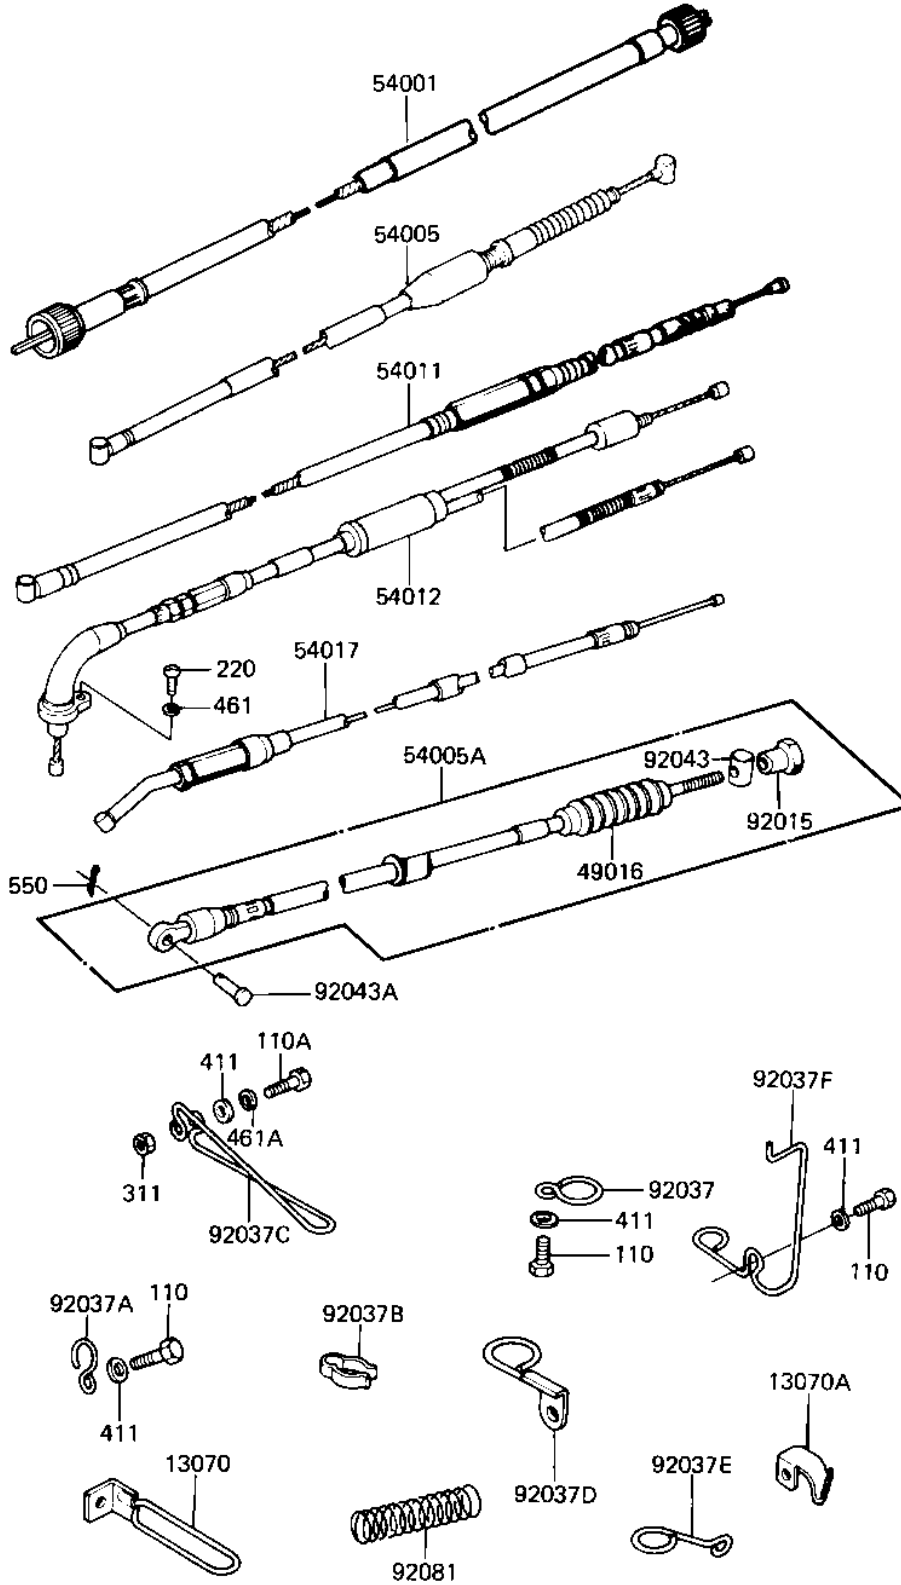

1983 KE125 PARTS DIAGRAM

CABLES ('82-'83 A9/A10)

F2540-0058

1983 KE125 PARTS LIST

CABLES ('82-'83 A9/A10)

ITEM NAME	PART NUMBER	QUANTITY
GUIDE,CABLE (Ref # 13070)	54030-011	1
GUIDE,CABLE (Ref # 13070A)	54030-012	1
DUST COVER-BRKE CABLE (Ref # 49016)	54009-007	1
CABLE,SPEEDOMETER (Ref # 54001)	54001-1035	1
CABLE-BRAKE (Ref # 54005)	54005-1032	1
CABLE,REAR BRAKE (Ref # 54005A)	54022-024	1
CABLE,CLUTCH (Ref # 54011)	54011-071	1
CABLE,THROTTLE CNTRL (Ref # 54012)	54012-1066	1
CABLE,STARTER (Ref # 54017)	54017-064	1
NUT-BRAKE CABLE ADJST (Ref # 92015)	92015-041	1
CLAMP (Ref # 92037)	92037-083	1
CLAMP,CABLE (Ref # 92037A)	92037-092	1
CLAMP,CABLE (Ref # 92037B)	92037-093	1
CLAMP,CABLE (Ref # 92037C)	92037-1014	1
CLAMP,CABLE (Ref # 92037D)	92037-1015	1
CLAMP,CABLE (Ref # 92037E)	92037-1197	1
CLAMP,CABLE (Ref # 92037F)	92037-176	1
PIN BRAKE ROD (Ref # 92043)	92043-053	1
PIN RR BRAKE CABLE (Ref # 92043A)	92043-107	1
SPRING,CABLE SUPPORT (Ref # 92081)	92081-1365	1
BOLT-UPSET,6X12 (Ref # 110)	112G0612	1
BOLT-UPSET (Ref # 110A)	112G0625	1
SCREW PAN HEAD 5X10 (Ref # 220)	220B0510	1
NUT 6MM (Ref # 311)	311B0600	1
WASHER PLAIN 6MM (Ref # 411)	411B0600	1
WASHER SPRING 5MM (Ref # 461)	461F0500	1
WASHER SPRING 6MM (Ref # 461A)	461F0600	1
PIN COTTER 2.0X15 (Ref # 550)	550D2015	1