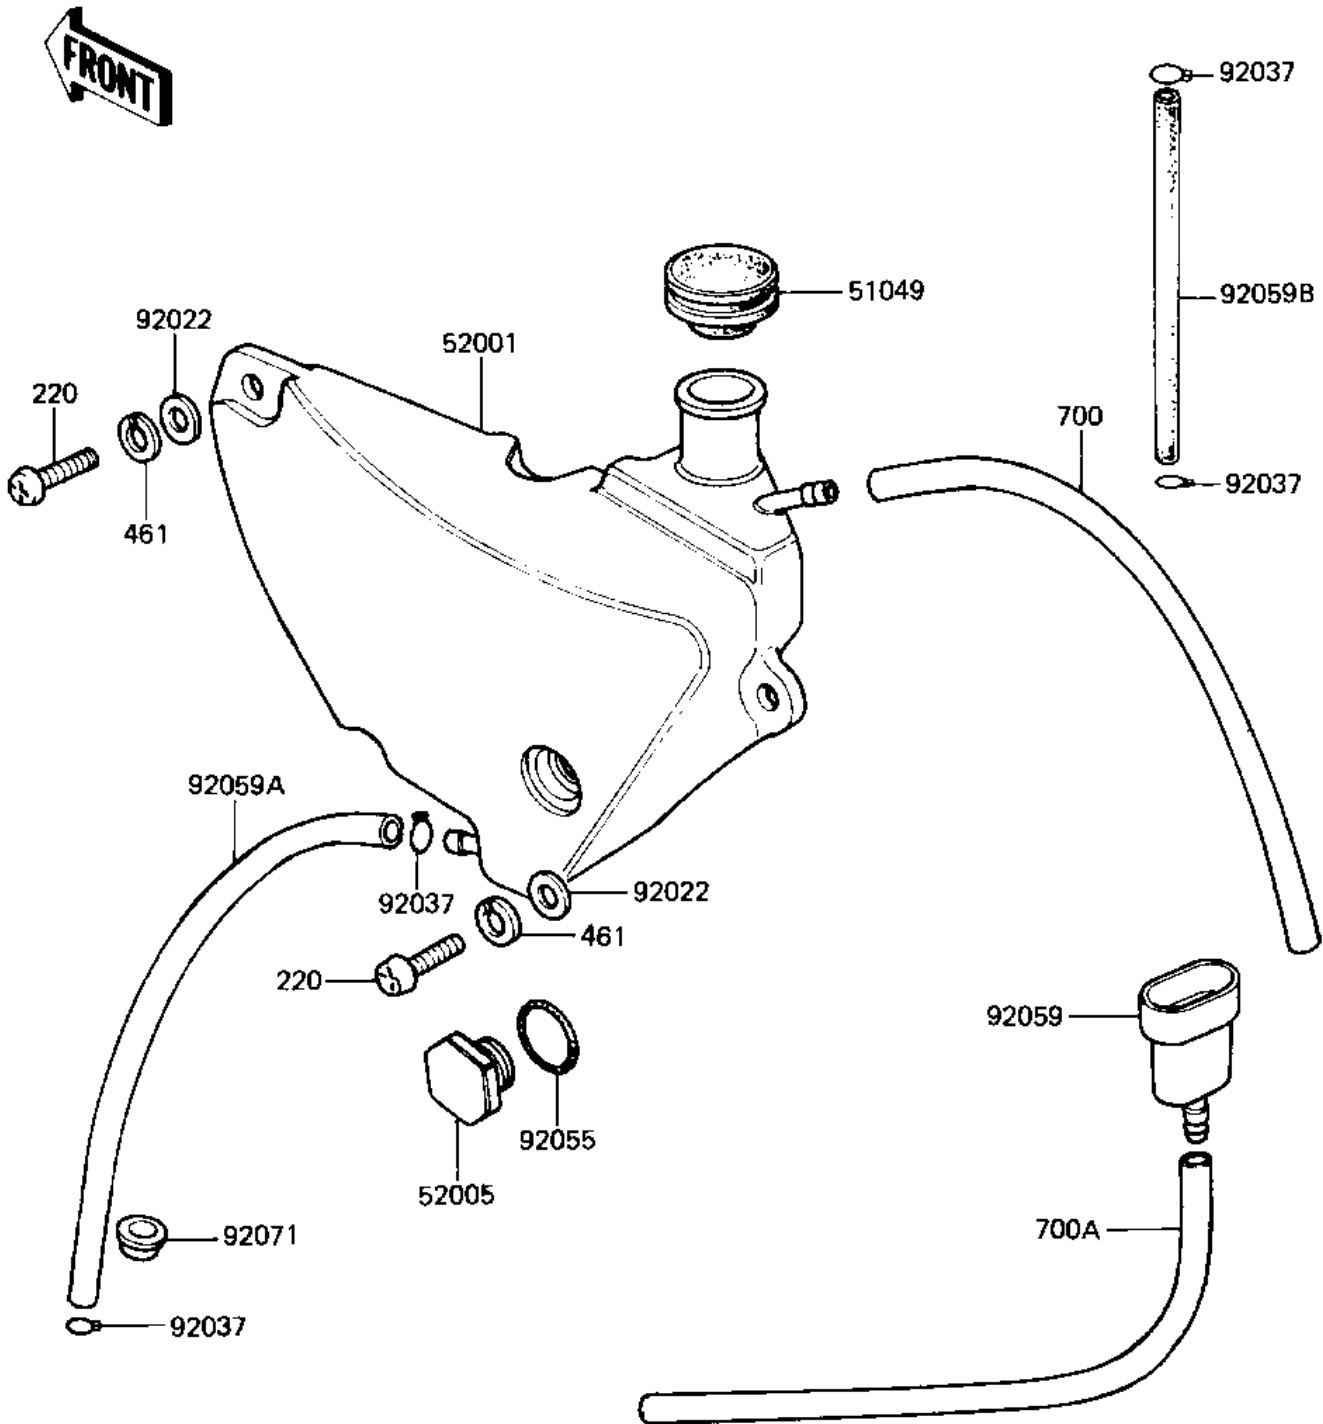

1983 KE125 PARTS DIAGRAM

OIL TANK ('82-'83 A9/A10)

F245U-0005

1983 KE125 PARTS LIST

OIL TANK ('82-'83 A9/A10)

ITEM NAME	PART NUMBER	QUANTITY
CAP-OIL TANK (Ref # 51049)	51049-1004	1
TANK,OIL (Ref # 52001)	52001-041	1
GUAGE-OIL LEVEL (Ref # 52005)	52015-002	1
WASHER 6.5X20X1.6T (Ref # 92022)	92022-125	1
CLAMP FUEL PIPE (Ref # 92037)	92037-010	1
"O" RING,20MM (Ref # 92055)	92055-051	1
CONNECTOR PIPE (Ref # 92059)	92059-101	1
PIPE,OIL (Ref # 92059A)	92059-106	1
TUBE,BREATHER (Ref # 92059B)	92059-129	1
GROMMET,OIL PIPE (Ref # 92071)	92071-085	1
SCREW PAN HEAD 6X14 (Ref # 220)	220B0614	1
WASHER SPRING 6MM (Ref # 461)	461F0600	1
TUBE-VINYL,5X400 (Ref # 700)	700Q05400	1
TUBE-PVC,7X450 (Ref # 700A)	700Q07450	1