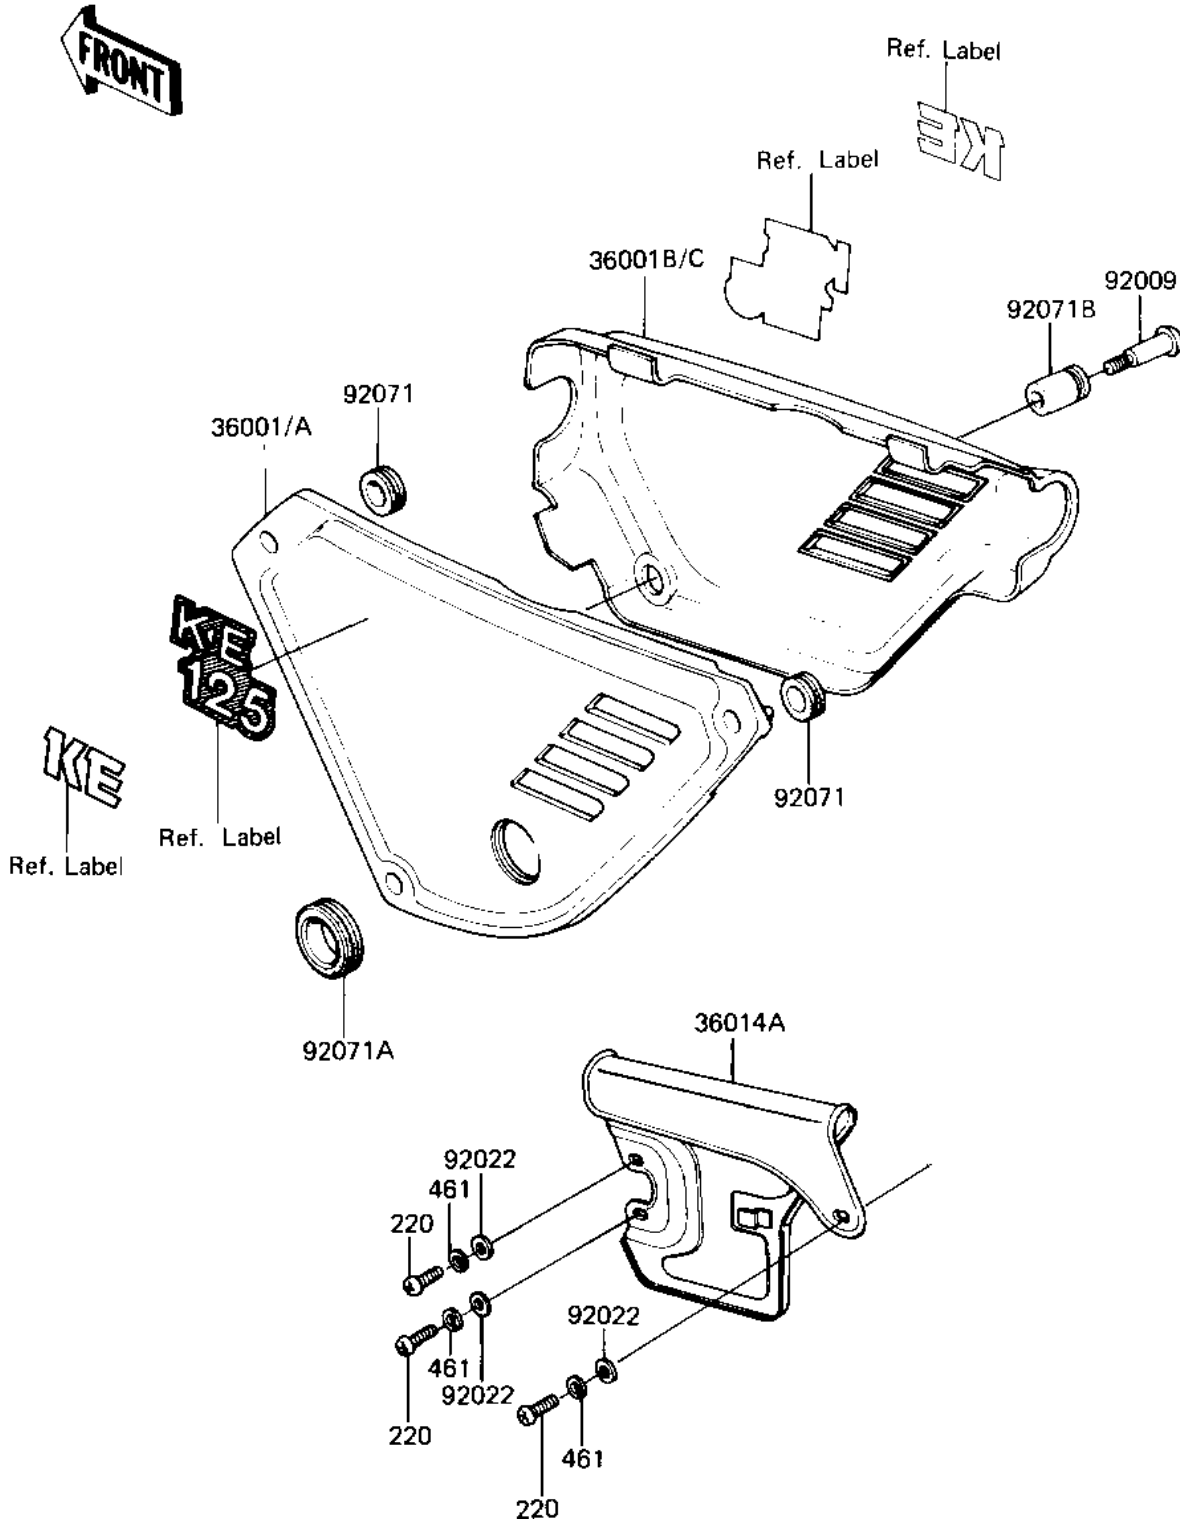

1983 KE125 PARTS DIAGRAM

SIDE COVERS/CHAIN COVER ('82-'83 A9/A10)

F2610-0148

1983 KE125 PARTS LIST

SIDE COVERS/CHAIN COVER ('82-'83 A9/A10)

ITEM NAME	PART NUMBER	QUANTITY
COVER-SIDE,LH,EBONY (Canada) (Ref # 36001)	36001-1080-6C	1
COVER-SIDE,RH,EBONY (Canada) (Ref # 36001B)	36001-1094-6C	1
CASE-CHAIN,FR BLACK (Ref # 36014A)	36014-051-21	1
SCREW,SIDE COVER (Ref # 92009)	92009-1091	1
WASHER PLAIN (Ref # 92022)	92022-024	1
GROMMET (Ref # 92071)	92071-056	1
GROMMET,L.H SIDE COV (Ref # 92071A)	92071-080	1
GROMMET,SIDE COVER (Ref # 92071B)	92071-1001	1
SCREW PAN HEAD 6X14 (Ref # 220)	220B0614	1
WASHER SPRING 6MM (Ref # 461)	461F0600	1