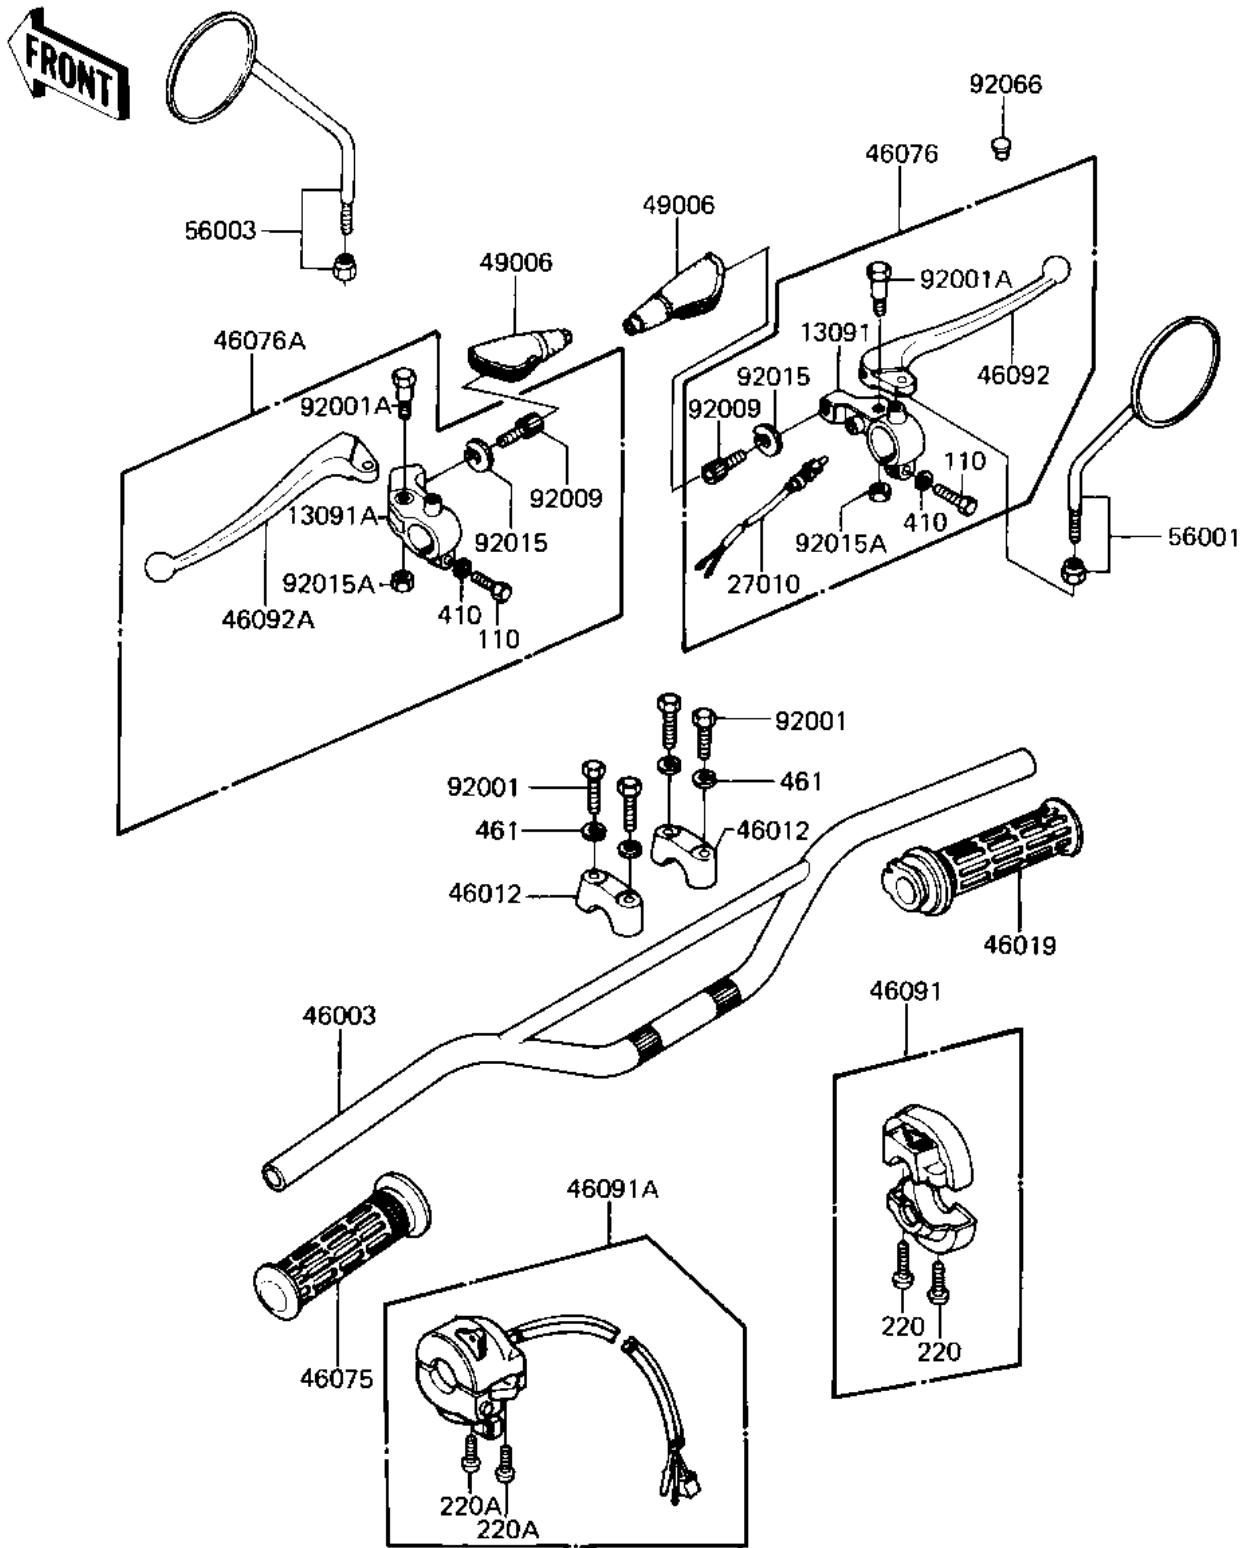

## 1983 KE125 PARTS DIAGRAM

HANDLEBAR ('82-'83 A9/A10)

## 1983 KE125 PARTS LIST

HANDLEBAR ('82-'83 A9/A10)

ITEM NAME	PART NUMBER	QUANTITY
HOLDER-FR BRK LEV,BLK (Ref # 13091)	46060-009-21	1
HOLDER-CLUTCH LEV,BLK (Ref # 13091A)	46094-011-21	1
SWITCH-FR. BRAKE LAMP (Ref # 27010)	27021-004	1
HANDLEBAR (Ref # 46003)	46004-033	1
HOLDER,HANDLEBAR (Ref # 46012)	46012-014	1
GRIP ASSY,THROTTLE (Ref # 46019)	46019-1005	1
GRIP,L.H. (Ref # 46075)	46075-1004	1
LEVER ASSY,FRNT BRAKE (Ref # 46076)	46021-031	1
LEVER ASSY,CLUTCH (Ref # 46076A)	46076-044	1
HOUSING ASSY,CONT,R.H (Ref # 46091)	46091-1041	1
HOUSING-ASSY-CONTROL (Ref # 46091A)	46091-1097	1
LEVER FRONT BRAKE (Ref # 46092)	46058-004	1
LEVER-CLUTCH (Ref # 46092A)	46092-015	1
BOOTS,LEVER HOLDER (Ref # 49006)	49006-1017	1
REAR VIEW MIRROR,L.H (Ref # 56003)	56003-009	1
BOLT 8X38 (Ref # 92001)	92001-1405	1
BOLT,HEX HEAD,5X22 (Ref # 92001A)	92007-046	1
SCREW CABLE ADJUST (Ref # 92009)	46055-003	1
NUT-LOCK (Ref # 92015)	46056-005	1
NUT-LOCK,5MM (Ref # 92015A)	92019-014	1
PLUG,9.5X8 (Ref # 92066)	92066-1077	1
BOLT HEX HEAD 6X25 (Ref # 110)	110N0625	1
SCREW PAN HEAD 5X18 (Ref # 220)	220B0518	1
SCREW PAN HEAD 5X22 (Ref # 220A)	220B0522	1
WASHER,PLAIN,6MM (Ref # 410)	410D0600	1
WASHER SPRING 8MM (Ref # 461)	461F0800	1