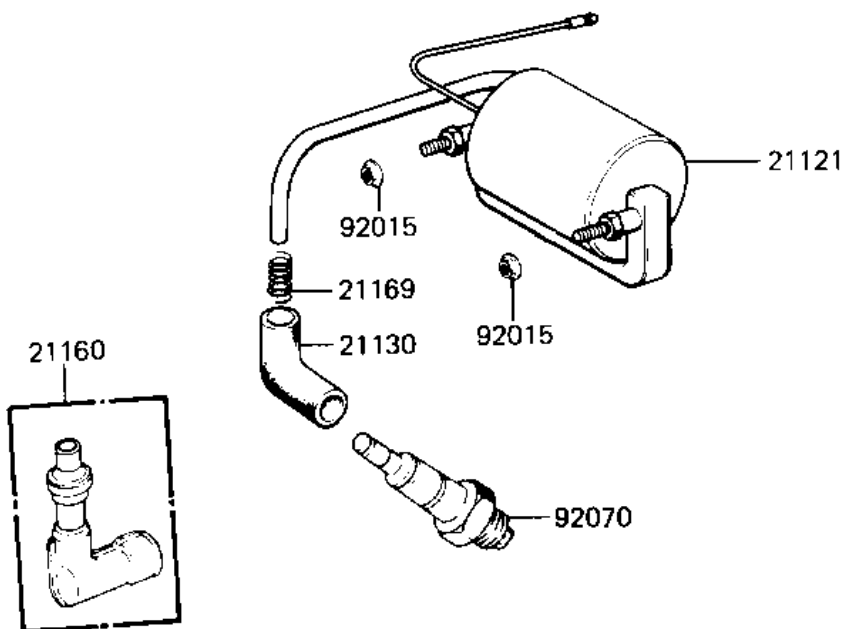

## 1983 KE125 PARTS DIAGRAM

IGNITION COIL ('82-'83 A9/A10)

## 1983 KE125 PARTS LIST

IGNITION COIL ('82-'83 A9/A10)

ITEM NAME	PART NUMBER	QUANTITY
COIL,IGNITION (Ref # 21121)	21121-1047	1
CAP,SPARK PLUG (Ref # 21160)	21160-005	1
NUT-6MM (Ref # 92015)	92015-1078	1
SPARK PLUG B9ES (Ref # 92070)	B9ES	1