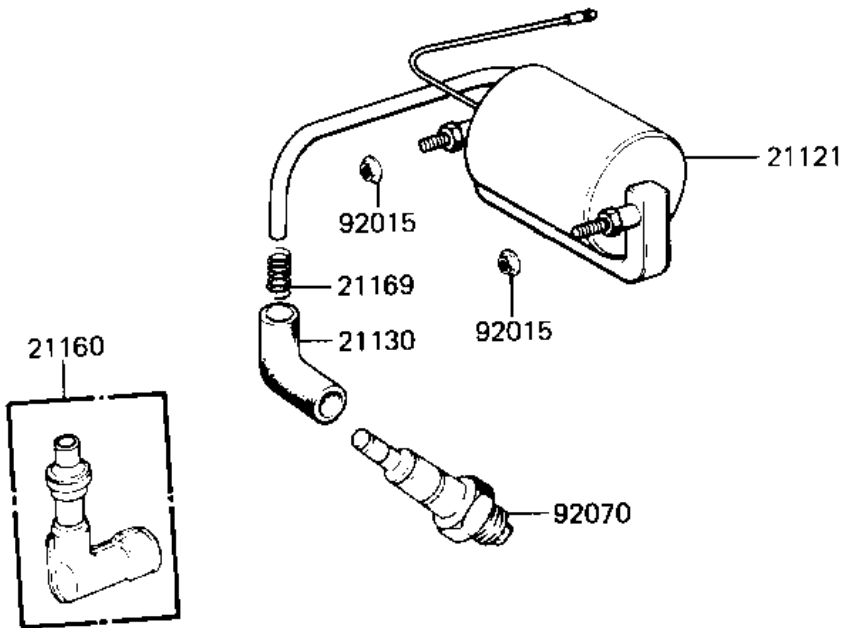

1983 KE125 PARTS DIAGRAM

IGNITION COIL ('82-'83 A9/A10)

1983 KE125 PARTS LIST

IGNITION COIL ('82-'83 A9/A10)

ITEM NAME	PART NUMBER	QUANTITY
COIL,IGNITION (Ref # 21121)	21121-1047	1
CAP,SPARK PLUG (Ref # 21160)	21160-005	1
NUT-6MM (Ref # 92015)	92015-1078	2
SPARK PLUG B9ES (Ref # 92070)	B9ES	1