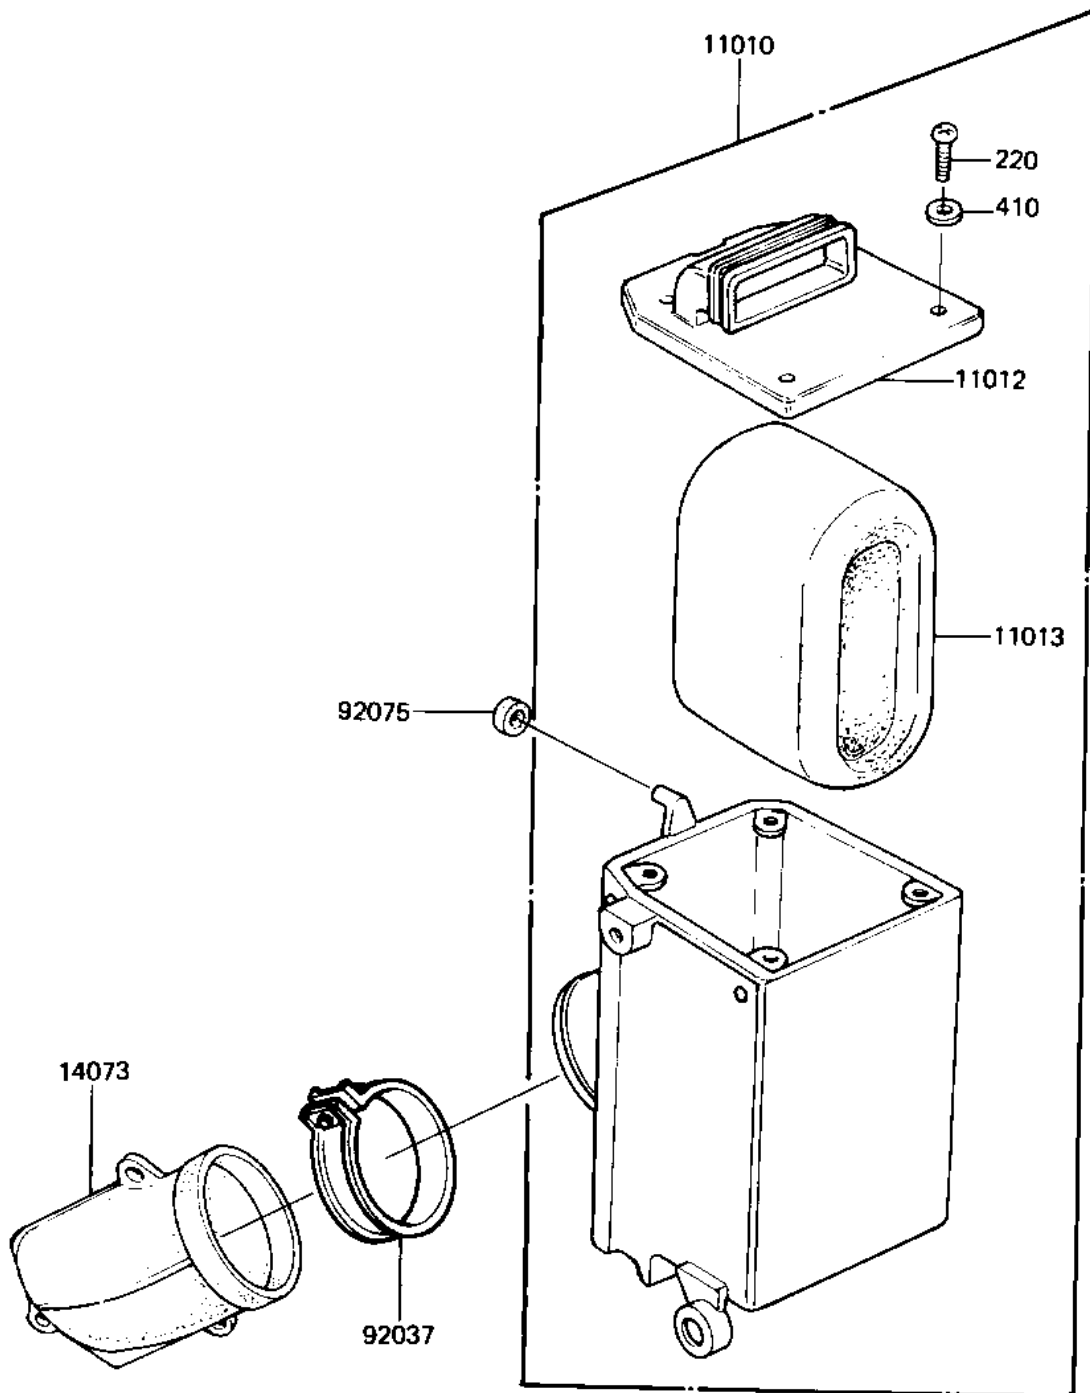

1983 KE125 PARTS DIAGRAM

AIR CLEANER ('82-'83 A9/A10)

E1130-0046

1983 KE125 PARTS LIST

AIR CLEANER ('82-'83 A9/A10)

ITEM NAME	PART NUMBER	QUANTITY
FILTER-ASSY-AIR (Ref # 11010)	11010-1126	1
CAP,AIR FILTER (Ref # 11012)	11012-1188	1
ELEMENT,AIR CLNR (Ref # 11013)	11013-1052	1
CONNECTOR,AIR CLEANER (Ref # 14073)	14073-1004	1
CLAMP,AIR CLEANER (Ref # 92037)	92037-129	1
DAMPER RUBBER,CLENER (Ref # 92075)	92075-217	1
SCREW PAN HEAD 4X16 (Ref # 220)	220B0416	1
WASHER PLAIN 4MM (Ref # 410)	410B0400	1