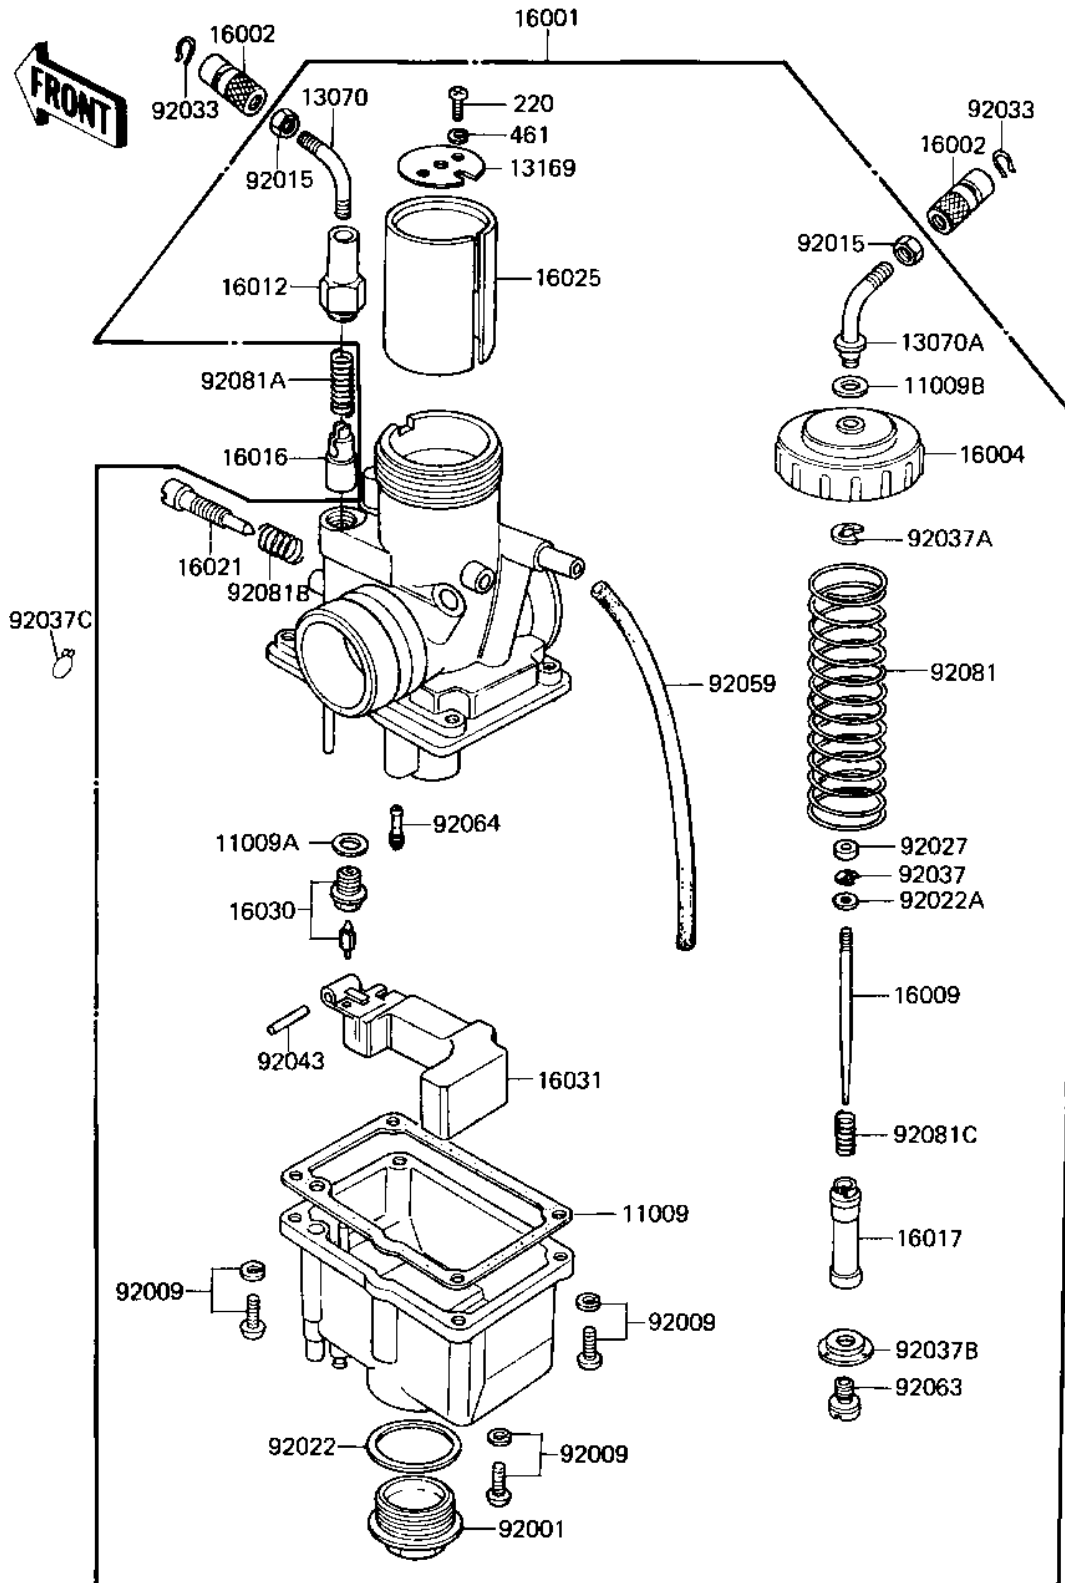

1983 KE125 PARTS DIAGRAM

CARBURETOR ('82-'83 A9/A10)

E1610-001

1983 KE125 PARTS LIST

CARBURETOR ('82-'83 A9/A10)

ITEM NAME	PART NUMBER	QUANTITY
GASKET,FLOAT CHAMBER (Ref # 11009)	16019-023	1
WASHER FLOAT VLV SEAT (Ref # 11009A)	16029-004	1
GASKET,CABLE GUIDE (Ref # 11009B)	16029-007	1
GUIDE,CABLE (Ref # 13070)	16077-010	1
GUIDE,CABLE (Ref # 13070A)	16077-011	1
PLATE,THROTTLE VALVE (Ref # 13169)	13169-1123	1
CARBURETOR ASSY (Ref # 16001)	16001-1243	1
CABLE ADJUSTER (Ref # 16002)	16002-007	1
CAP,MIXING CHAMBER (Ref # 16004)	16004-024	1
JET NEEDLE,5EL24 (Ref # 16009)	16009-1066	1
CAP,STARTER PLUNGER (Ref # 16012)	16012-017	1
PLUNGER-ENRICHNER (Ref # 16016)	16016-002	1
NEEDLE JET,A0-0 (Ref # 16017)	16017-1062	1
SCREW,THROTTLE STOP (Ref # 16021)	16021-023	1
VALVE,THROTTLE,CA2.5 (Ref # 16025)	16025-1018	1
FLOAT VALVE ASSY (Ref # 16030)	16030-024	1
FLOAT (Ref # 16031)	16031-026	1
BOLT,BANJO (Ref # 92001)	92001-146	1
SCREW-PAN-WS-CROS (Ref # 92009)	223B0414	1
NUT CABLE ADJUST LOCK (Ref # 92015)	16003-004	1
GASKET,MAIN JET COVER (Ref # 92022)	16034-008	1
WASHER,THROTTLE VALVE (Ref # 92022A)	92022-1024	1
RING,JET NEEDLE (Ref # 92027)	92027-1103	1
CIRCLIP (Ref # 92033)	92036-018	1
CIRCLIP (Ref # 92037)	16008-010	1
CIRCLIP,CABLE GUIDE (Ref # 92037A)	16008-011	1
RING,MAIN JET (Ref # 92037B)	16008-012	1
CLAMP FUEL PIPE (Ref # 92037C)	92037-010	1
FLOAT PIN (Ref # 92043)	16032-006	1

1983 KE125 PARTS LIST

CARBURETOR ('82-'83 A9/A10)

ITEM NAME	PART NUMBER	QUANTITY
TUBE,CARB BREATHER (Ref # 92059)	92059-1011	1
MAIN JET,#A92.5R (Ref # 92063)	92063-1085	1
PILOT JET,#A25 (Ref # 92064)	92064-1020	1
SPRING,THROTTLE VALV (Ref # 92081)	16006-024	1
SPRING-PLUNGER (Ref # 92081A)	16013-003	1
SPRING THR STOP SCREW (Ref # 92081B)	16022-005	1
SPRING,JET NEEDLE (Ref # 92081C)	92081-1072	1
SCREW PAN HEAD 3X8 (Ref # 220)	220B0308	1
WASHER SPRING 3MM (Ref # 461)	461F0300	1