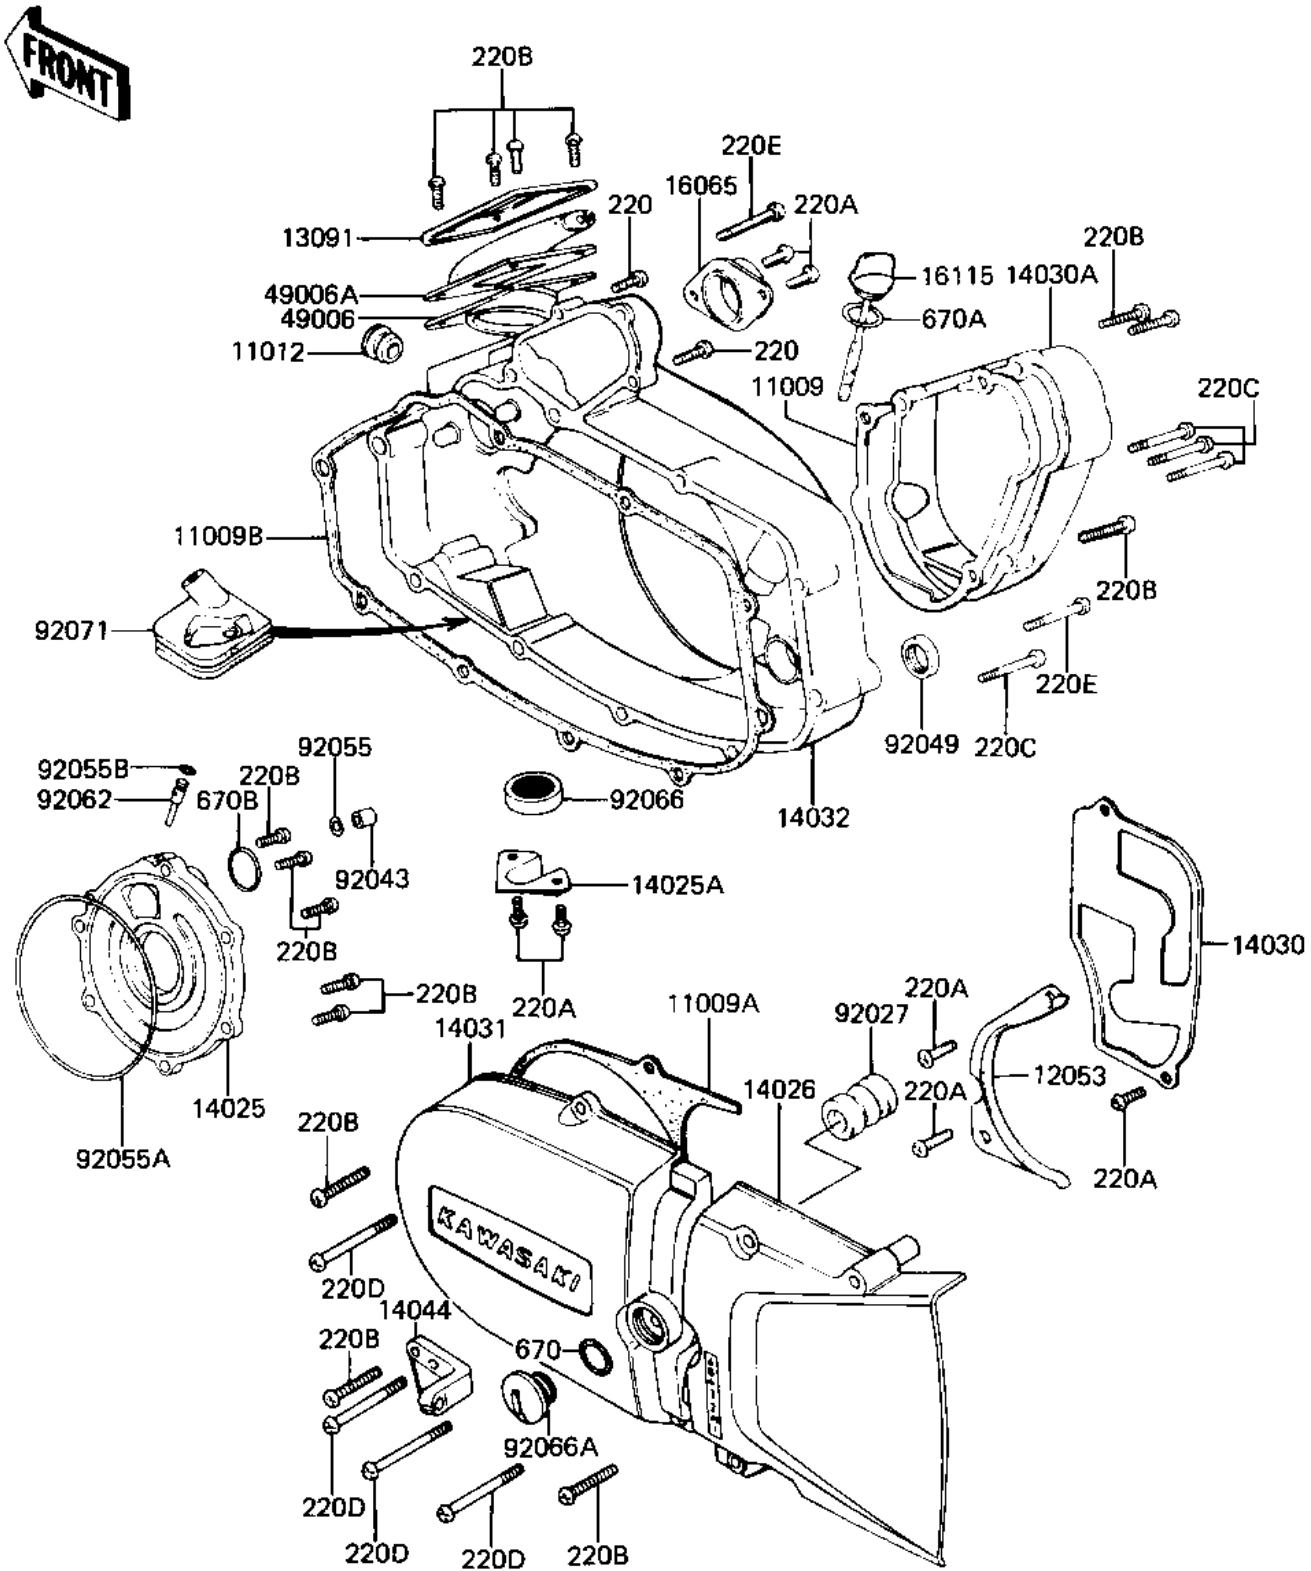

## 1983 KE125 PARTS DIAGRAM

ENGINE COVERS ('82-'83 A9/A10)

## 1983 KE125 PARTS LIST

ENGINE COVERS ('82-'83 A9/A10)

ITEM NAME	PART NUMBER	QUANTITY
GASKET,CARBURETOR COV (Ref # 11009)	11009-1277	1
GASKET,L.H ENG COVER (Ref # 11009A)	14045-017	1
GASKET,R.H ENG COVER (Ref # 11009B)	14046-029	1
CAP CARB MOUNT HOLE (Ref # 11012)	14039-001	1
GUIDE,CHAIN (Ref # 12053)	14077-003	1
HOLDER,CARBURETOR CAP (Ref # 13091)	14065-007	1
COVER,ROTARY DISC (Ref # 14025)	14019-055	1
COVER,FUEL DRAIN (Ref # 14025A)	14076-006	1
COVER,CHAIN (Ref # 14026)	14026-1029	1
COVER,OIL PUMP (Ref # 14030)	14030-060	1
COVER,CARBURETOR (Ref # 14030A)	14030-1013	1
COVER,MAGNETO,F.BLACK (Ref # 14031)	14031-1053	1
COVER,CLUTCH (Ref # 14032)	14032-1035	1
HOLDER,WIRE GUIDE (Ref # 14044)	14044-012	1
HOLDER,CARBURETOR (Ref # 16065)	16065-033	1
PLUG,OIL FILLER (Ref # 16115)	16115-020	1
CAP,CARBURETOR (Ref # 49006)	14038-039	1
CAP,CARBURETOR (Ref # 49006A)	14038-040	1
COLLAR (Ref # 92027)	92027-207	1
PIN DOWEL 8X16 (Ref # 92043)	92042-017	1
OIL SEAL SB16244 (Ref # 92049)	92049-002	1
"O" RING,8MM (Ref # 92055)	92055-029	1
"O" RING,VALVE COVER (Ref # 92055A)	92055-057	1
"O" RING (Ref # 92055B)	92055-080	1
NOZZLE (Ref # 92062)	92062-012	1
DRAIN,FUEL (Ref # 92066)	16116-006	1
PLUG,L.H ENG COVER (Ref # 92066A)	92067-017	1
GROMMET,OVERFLOW (Ref # 92071)	16136-009	1
UNAVAILABLE IN PRICE BOOK (Ref # 220)	214B0516A	1

## 1983 KE125 PARTS LIST

ENGINE COVERS ('82-'83 A9/A10)

ITEM NAME	PART NUMBER	QUANTITY
SCREW PAN HEAD 6X12 (Ref # 220A)	220B0612	1
SCREW PAN HEAD 6X20 (Ref # 220B)	220B0620	1
SCREW PAN HEAD 6X30 (Ref # 220C)	220B0630	1
SCREW PAN HEAD 6X35 (Ref # 220D)	220B0635	1
SCREW PAN HEAD 6X45 (Ref # 220E)	220B0645	1
"O" RING,16MM (Ref # 670)	670B2016	1
"O" RING,20MM (Ref # 670A)	670B2020	1
"O" RING,28MM (Ref # 670B)	670B3028	1