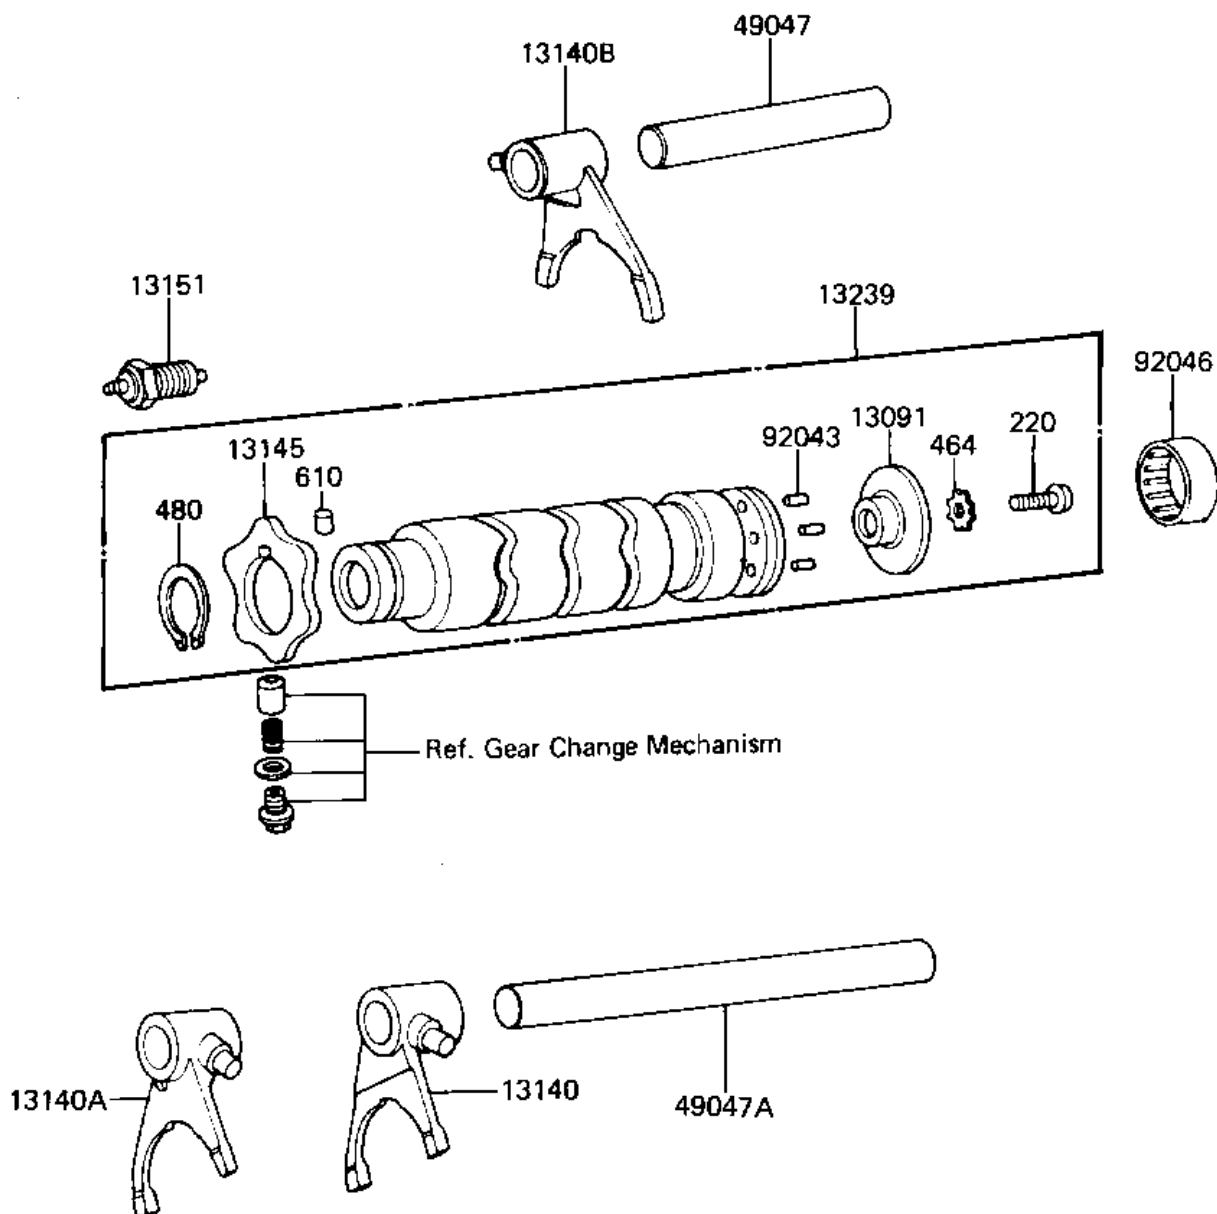

1983 KE125 PARTS DIAGRAM

GEAR CHANGE DRUM & FORKS ('82-'83 A9/A10)

E1362-0016

1983 KE125 PARTS LIST

GEAR CHANGE DRUM & FORKS ('82-'83 A9/A10)

ITEM NAME	PART NUMBER	QUANTITY
PLTE,SHIFT DRUM PIN (Ref # 13091)	13142-017	1
FORK,SELECTOR,LOW&4TH (Ref # 13140)	13140-058	1
FORK,SELECTOR,2ND&3RD (Ref # 13140A)	13140-059	1
FORK,SELECTOR,5TH&TOP (Ref # 13140B)	13140-060	1
CAM-CHANGE DRUM (Ref # 13145)	13145-1058	1
SWITCH,NEUTRAL (Ref # 13151)	13151-019	1
DRUM ASSY,GEAR SHIFT (Ref # 13239)	13239-018	1
RODSHIFT,SHORT (Ref # 49047)	13209-014	2
PIN,GEAR CHNGE DRUM (Ref # 92043)	92042-030	1
BEARING,NEEDLE (Ref # 92046)	92046-043	1
SCREW PAN HEAD 6X14 (Ref # 220)	220B0614	1
WASHER LOCK 6MM (Ref # 464)	464H0600	1
CIRCLIP,30MM (Ref # 480)	480J3000	1
PIN-DOWEL,4X6 (Ref # 610)	610A0406	1