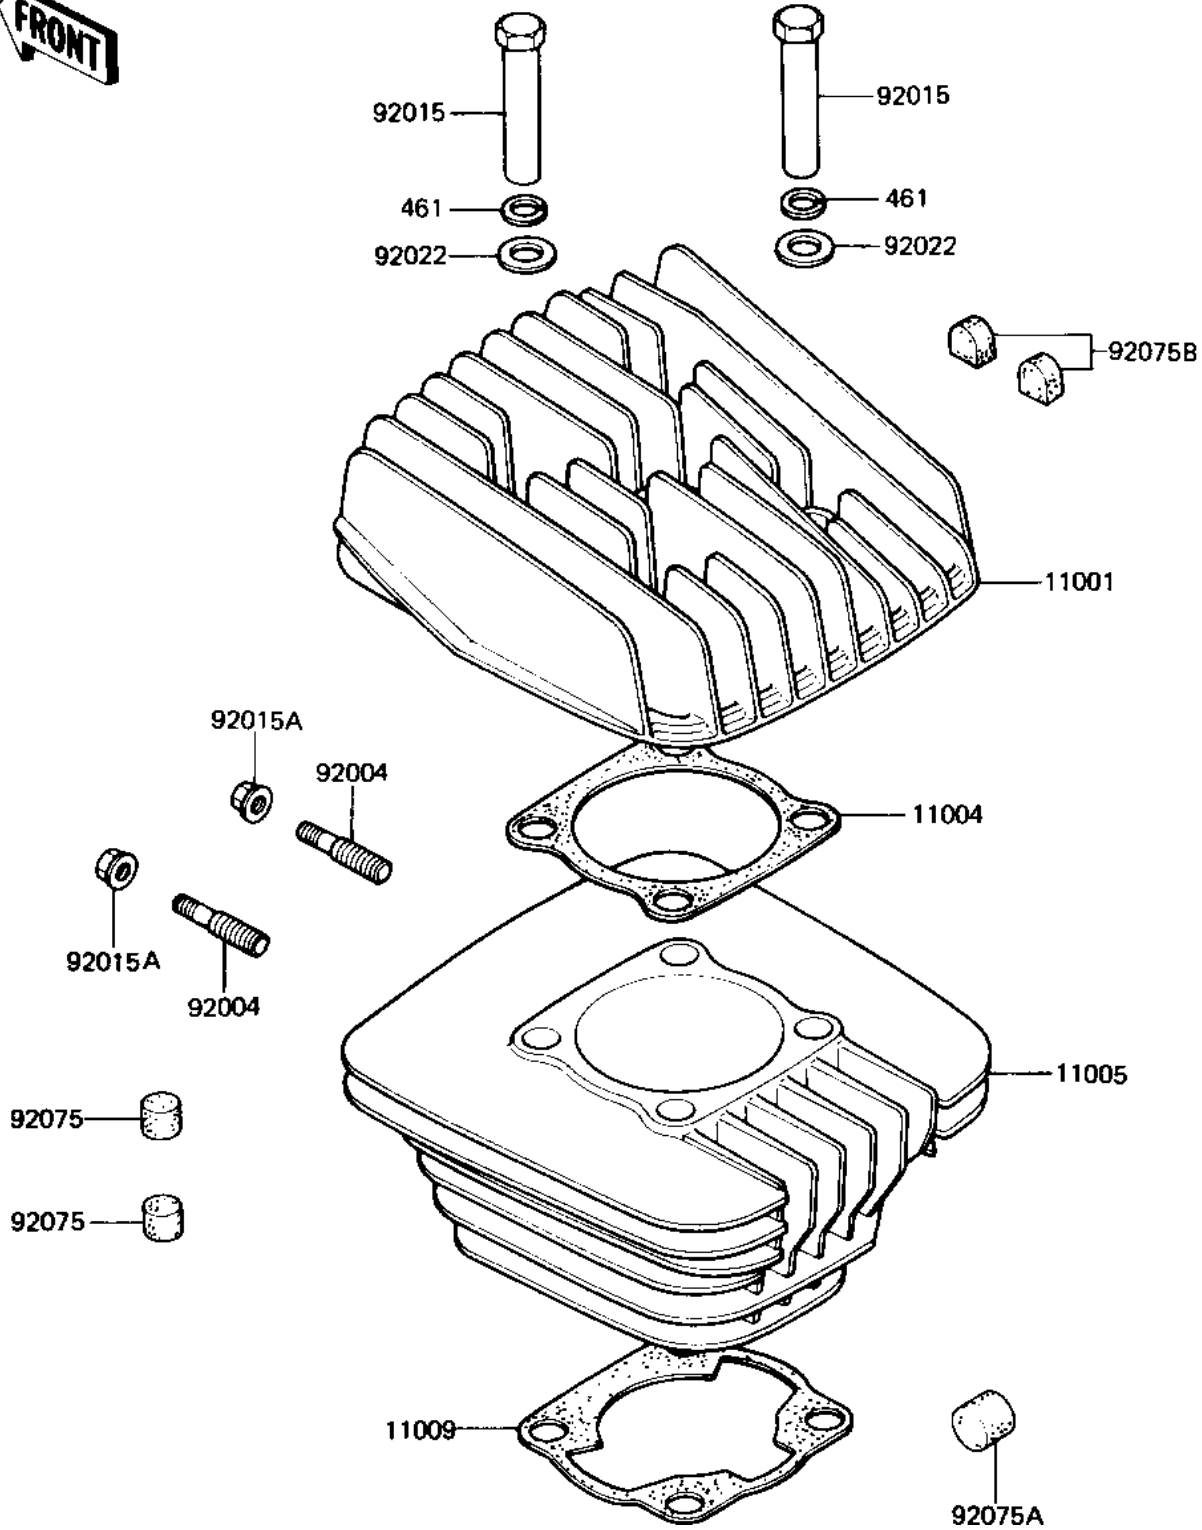

1983 KE125 PARTS DIAGRAM

CYLINDER HEAD/CYLINDER ('82-'83 A9/A10)

1983 KE125 PARTS LIST

CYLINDER HEAD/CYLINDER ('82-'83 A9/A10)

ITEM NAME	PART NUMBER	QUANTITY
HEAD,CYLINDER,F.BLACK (Ref # 11001)	11001-1033	1
GASKET,CYLINDER HEAD (Ref # 11004)	11004-064	1
CYLINDER,F.BLACK (Ref # 11005)	11005-1073	1
GASKET,CYLINDER BASE (Ref # 11009)	11009-037	1
STUD (Ref # 92004)	92004-029	1
NUT 8MM (Ref # 92015)	92015-020	1
WASHER PLAIN 12MM (Ref # 92022)	92022-072	1
DAMPER RUBBER-CYL-HD (Ref # 92075)	92075-109	1
DAMPER RUBBER-CYL HD (Ref # 92075A)	92075-117	1
DAMPER RUBBER (Ref # 92075B)	92075-1176	1
WASHER SPRING 12MM (Ref # 461)	461F1200	1