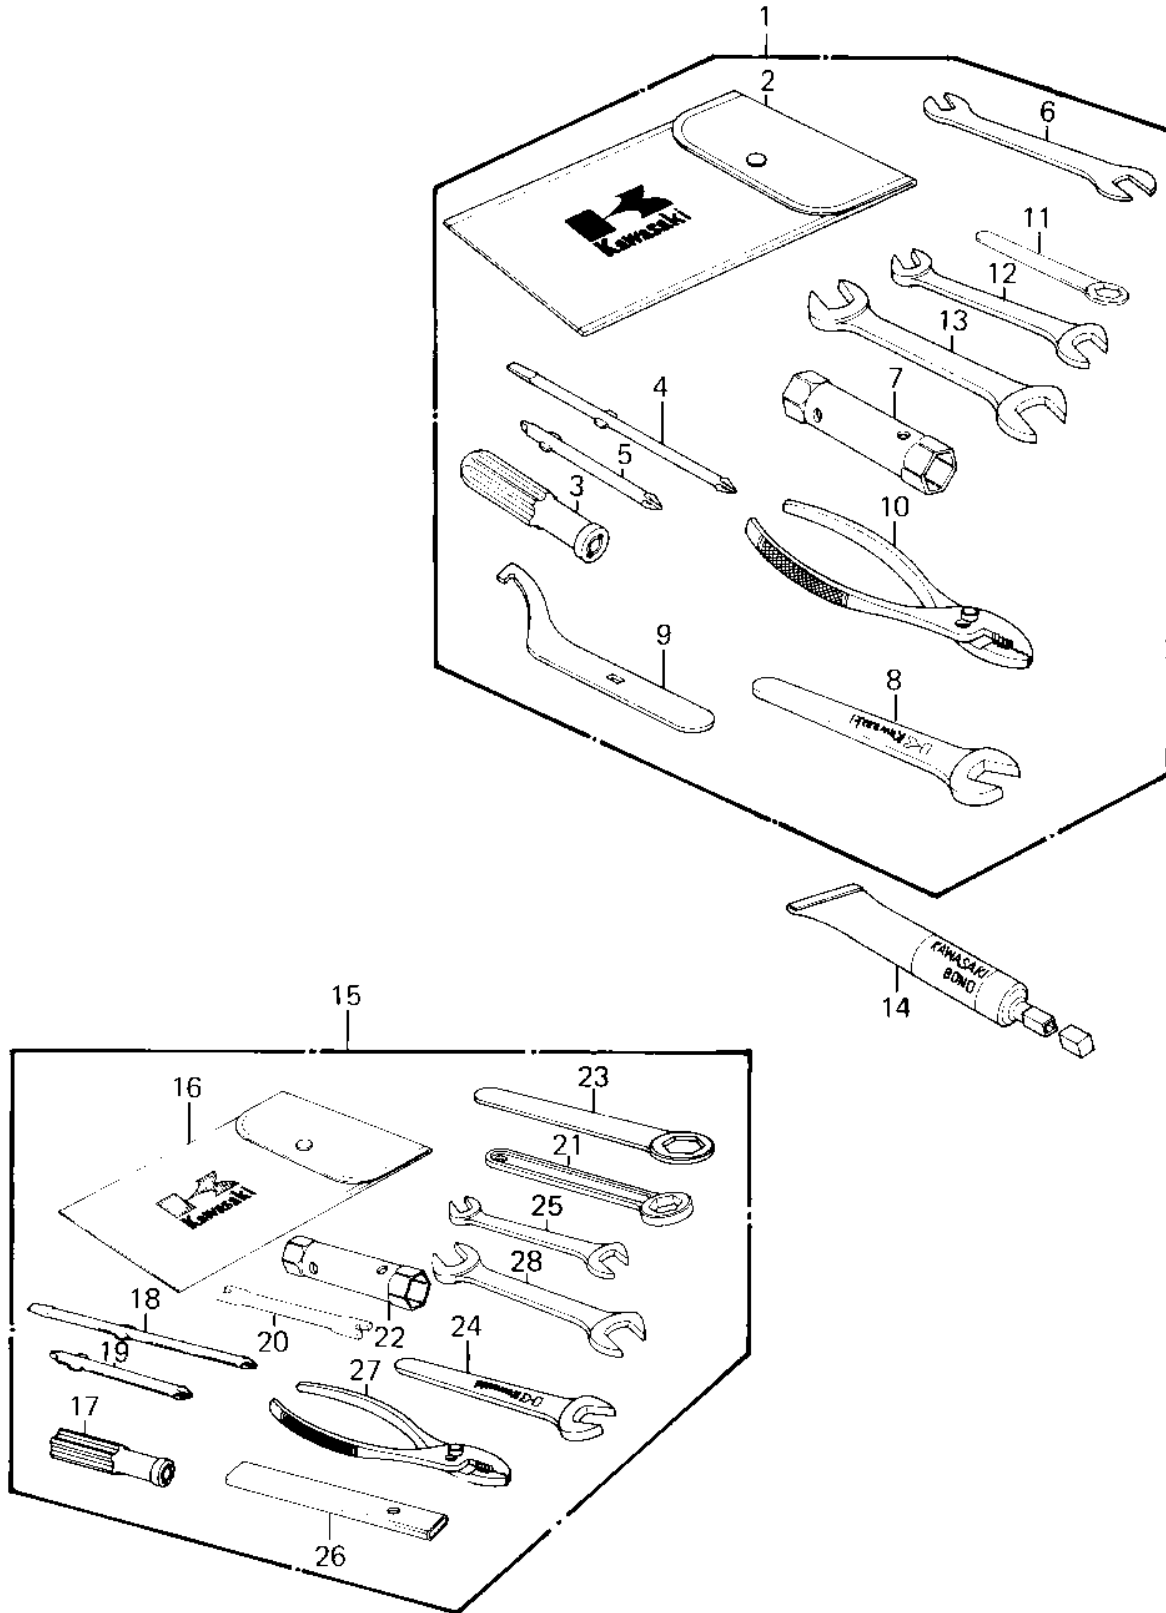

1981 KE125 PARTS DIAGRAM

OWNER TOOLS ('80-'81 A7/A8)

1981 KE125 PARTS LIST

OWNER TOOLS ('80-'81 A7/A8)

ITEM NAME	PART NUMBER	QUANTITY
TOOL KIT (Ref # 1)	56007-1058	1
BAG,TOOL (Ref # 2)	56008-008	1
GRIP,SCREW DRIVER (Ref # 3)	92106-1001	1
TOOL-DRIVER (Ref # 4)	92107-1052	1
SCREW DRIVER #3 PHLIP (Ref # 5)	92107-005	1
TIGHTENER,SPOKE (Ref # 6)	92108-011	1
WRENCH,BOX,17X21 (Ref # 7)	92110-012	1
WRENCH,OPEN END,10M/M (Ref # 8)	92110-1031	1
92110-1035 (Canada) (Ref # 9)	92110-1006	1
PLIERS,160MM (Ref # 10)	92112-003	1
TOOL-WRENCH,BOX END,2 (Ref # 11)	92110-1150	1
WRENCH,OPEN END,12X13 (Ref # 12)	92126-002	1
TOOL-WRENCH,OPEN END, (Ref # 13)	92110-1153	1
LIQUID GASKET (Ref # 14)	92104-002	1
TOOLKIT (Ref # 15)	56007-1073	1
BAG,TOOL (Ref # 16)	56008-009	1
GRIP,SCREW DRIVER (Ref # 17)	92106-1001	1
TOOL-DRIVER (Ref # 18)	92107-1052	1
SCREW DRIVER #3 PHLIP (Ref # 19)	92107-005	1
TIGHTENER,SPOKE (Ref # 20)	92108-011	1
TOOL-WRENCH,BOX END,2 (Ref # 21)	92110-1147	1
WRENCH,BOX,17X21 (Ref # 22)	92110-012	1
TOOL-WRENCH,BOX END,2 (Ref # 23)	92110-1150	1
WRENCH,OPEN END,19M/M (Ref # 24)	92110-1004	1
TOOL-WRENCH,OPEN END (Ref # 25)	92110-1038	1
BAR, BOS END WRENCH (Ref # 26)	92111-004	1
PLIERS,160MM (Ref # 27)	92112-003	1
TOOL-WRENCH,OPEN END, (Ref # 28)	92110-1153	1