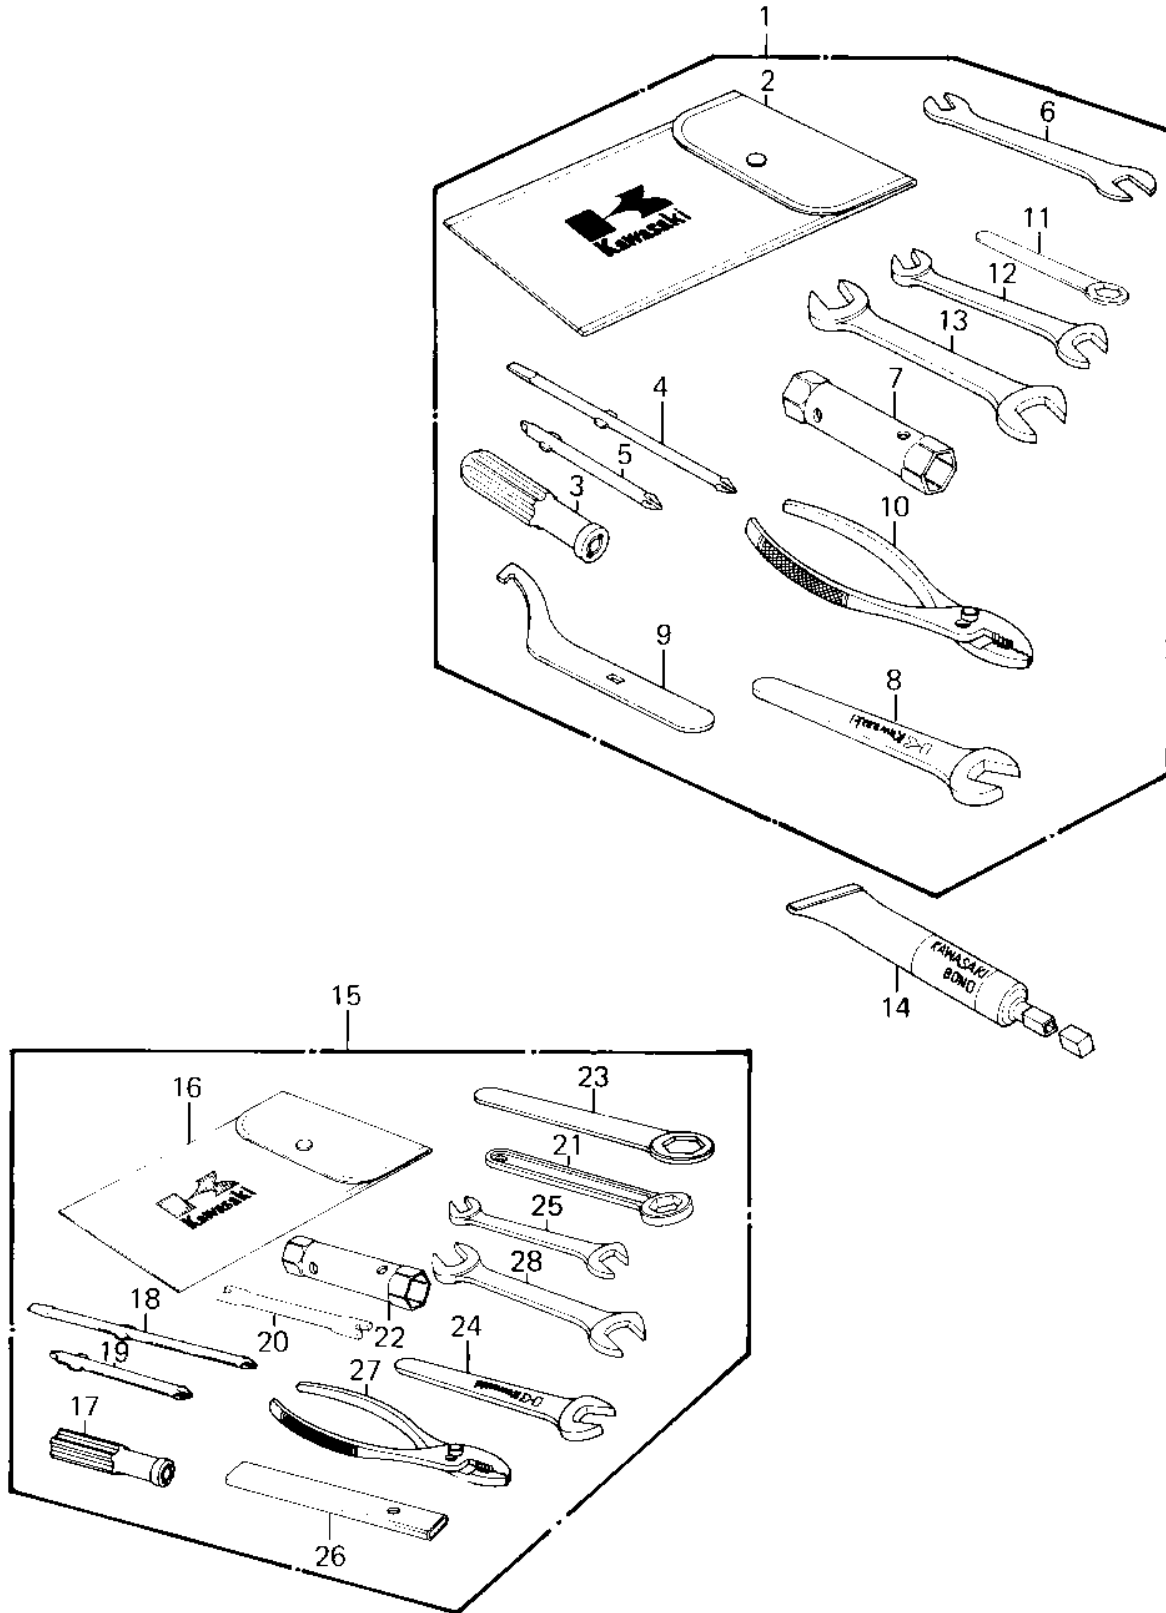

# 1981 KE125 PARTS DIAGRAM

OWNER TOOLS ('80-'81 A7/A8)

# 1981 KE125 PARTS LIST

## OWNER TOOLS ('80-'81 A7/A8)

ITEM NAME	PART NUMBER	QUANTITY
TOOL KIT (Ref # 1)	56007-1058	1
BAG,TOOL (Ref # 2)	56008-008	1
GRIP,SCREW DRIVER (Ref # 3)	92106-1001	1
TOOL-DRIVER (Ref # 4)	92107-1052	1
SCREW DRIVER #3 PHLIP (Ref # 5)	92107-005	1
TIGHTENER,SPOKE (Ref # 6)	92108-011	1
WRENCH,BOX,17X21 (Ref # 7)	92110-012	1
WRENCH,OPEN END,10M/M (Ref # 8)	92110-1031	1
92110-1035 (Canada) (Ref # 9)	92110-1006	1
PLIERS,160MM (Ref # 10)	92112-003	1
TOOL-WRENCH,BOX END,2 (Ref # 11)	92110-1150	1
WRENCH,OPEN END,12X13 (Ref # 12)	92126-002	1
TOOL-WRENCH,OPEN END, (Ref # 13)	92110-1153	1
LIQUID GASKET (Ref # 14)	92104-002	1
TOOLKIT (Ref # 15)	56007-1073	1
BAG,TOOL (Ref # 16)	56008-009	1
GRIP,SCREW DRIVER (Ref # 17)	92106-1001	1
TOOL-DRIVER (Ref # 18)	92107-1052	1
SCREW DRIVER #3 PHLIP (Ref # 19)	92107-005	1
TIGHTENER,SPOKE (Ref # 20)	92108-011	1
TOOL-WRENCH,BOX END,2 (Ref # 21)	92110-1147	1
WRENCH,BOX,17X21 (Ref # 22)	92110-012	1
TOOL-WRENCH,BOX END,2 (Ref # 23)	92110-1150	1
WRENCH,OPEN END,19M/M (Ref # 24)	92110-1004	1
TOOL-WRENCH,OPEN END (Ref # 25)	92110-1038	1
BAR, BOS END WRENCH (Ref # 26)	92111-004	1
PLIERS,160MM (Ref # 27)	92112-003	1
TOOL-WRENCH,OPEN END, (Ref # 28)	92110-1153	1