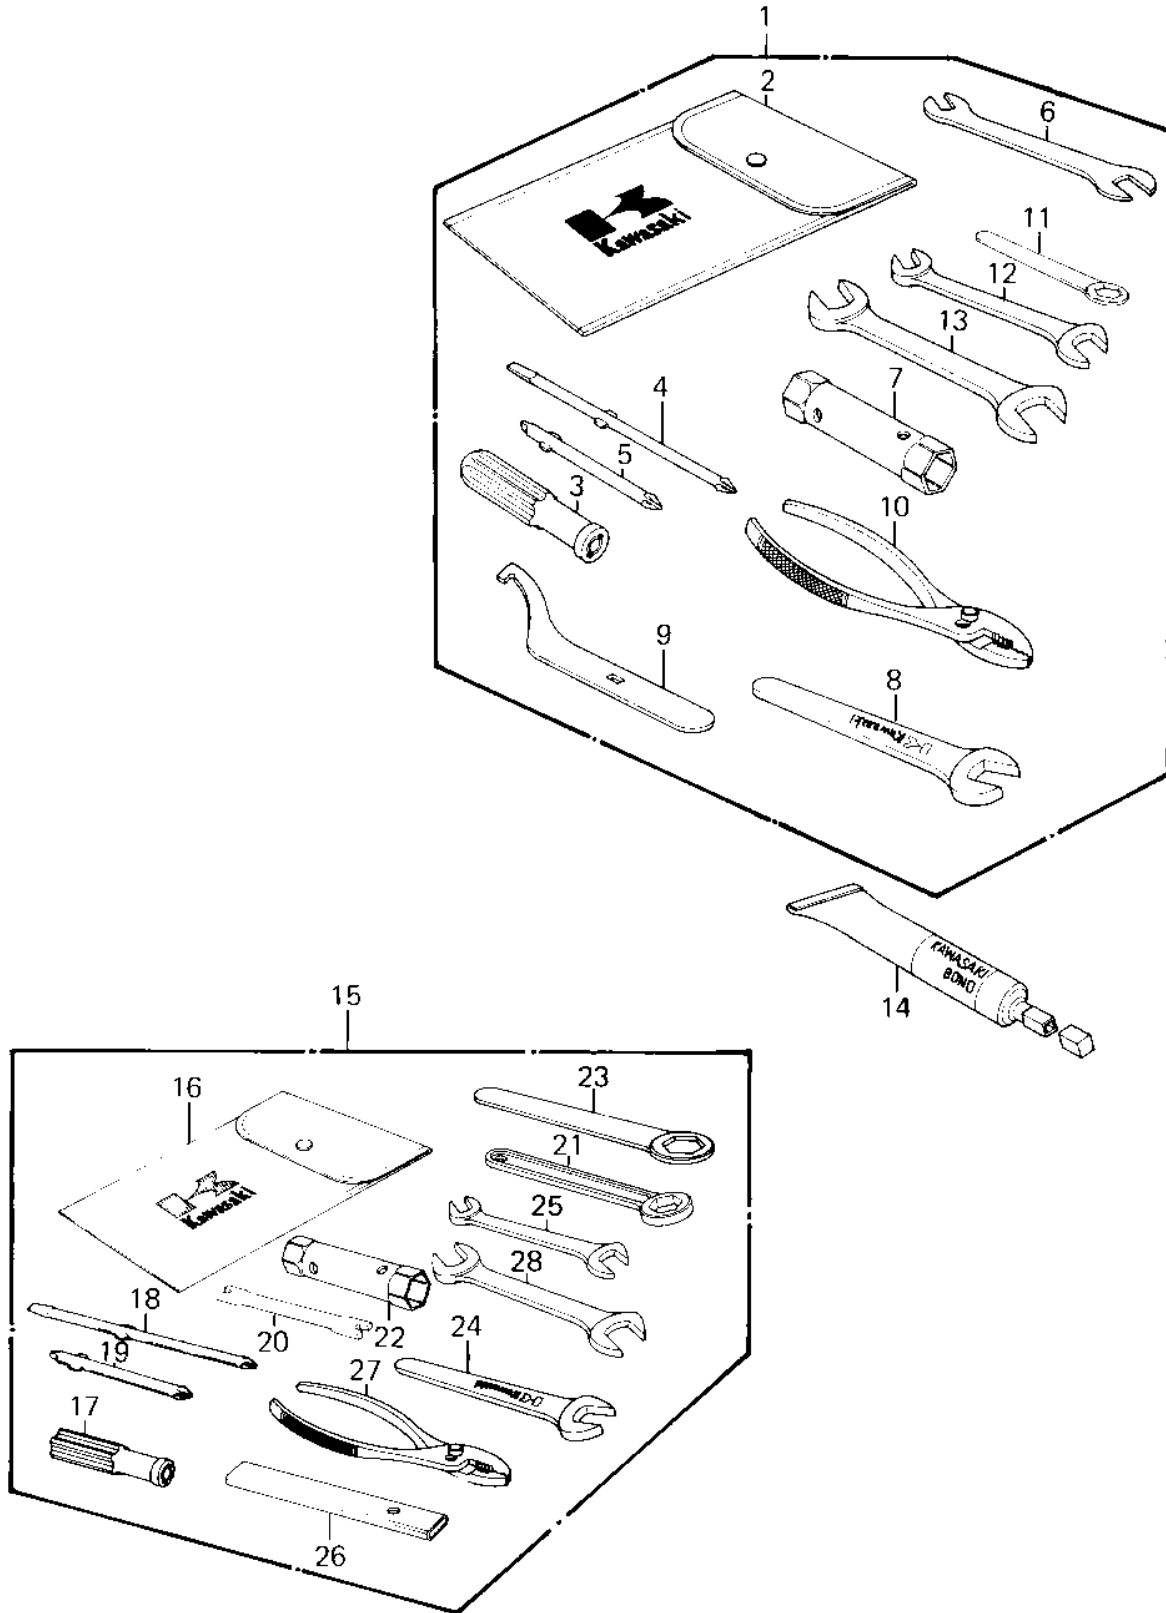

## 1980 KE125 PARTS DIAGRAM

OWNER TOOLS ('80-'81 A7/A8)

## 1980 KE125 PARTS LIST

OWNER TOOLS ('80-'81 A7/A8)

ITEM NAME	PART NUMBER	QUANTITY
TOOL KIT (Ref # 1)	56007-1058	1
BAG,TOOL (Ref # 2)	56008-008	1
GRIP,SCREW DRIVER (Ref # 3)	92106-1001	2
TOOL-DRIVER (Ref # 4)	92107-1052	2
SCREW DRIVER #3 PHLIP (Ref # 5)	92107-005	2
TIGHTENER,SPOKE (Ref # 6)	92108-011	2
WRENCH,BOX,17X21 (Ref # 7)	92110-012	2
WRENCH,OPEN END,10M/M (Ref # 8)	92110-1031	1
92110-1035 (Canada) (Ref # 9)	92110-1006	1
PLIERS,160MM (Ref # 10)	92112-003	2
TOOL-WRENCH,BOX END,2 (Ref # 11)	92110-1150	2
WRENCH,OPEN END,12X13 (Ref # 12)	92126-002	1
TOOL-WRENCH,OPEN END, (Ref # 13)	92110-1153	2
LIQUID GASKET (Ref # 14)	92104-002	1
TOOLKIT (Ref # 15)	56007-1073	1
BAG,TOOL (Ref # 16)	56008-009	1
TOOL-WRENCH,BOX END,2 (Ref # 21)	92110-1147	1
WRENCH,OPEN END,19M/M (Ref # 24)	92110-1004	1
TOOL-WRENCH,OPEN END (Ref # 25)	92110-1038	1
BAR, BOS END WRENCH (Ref # 26)	92111-004	1