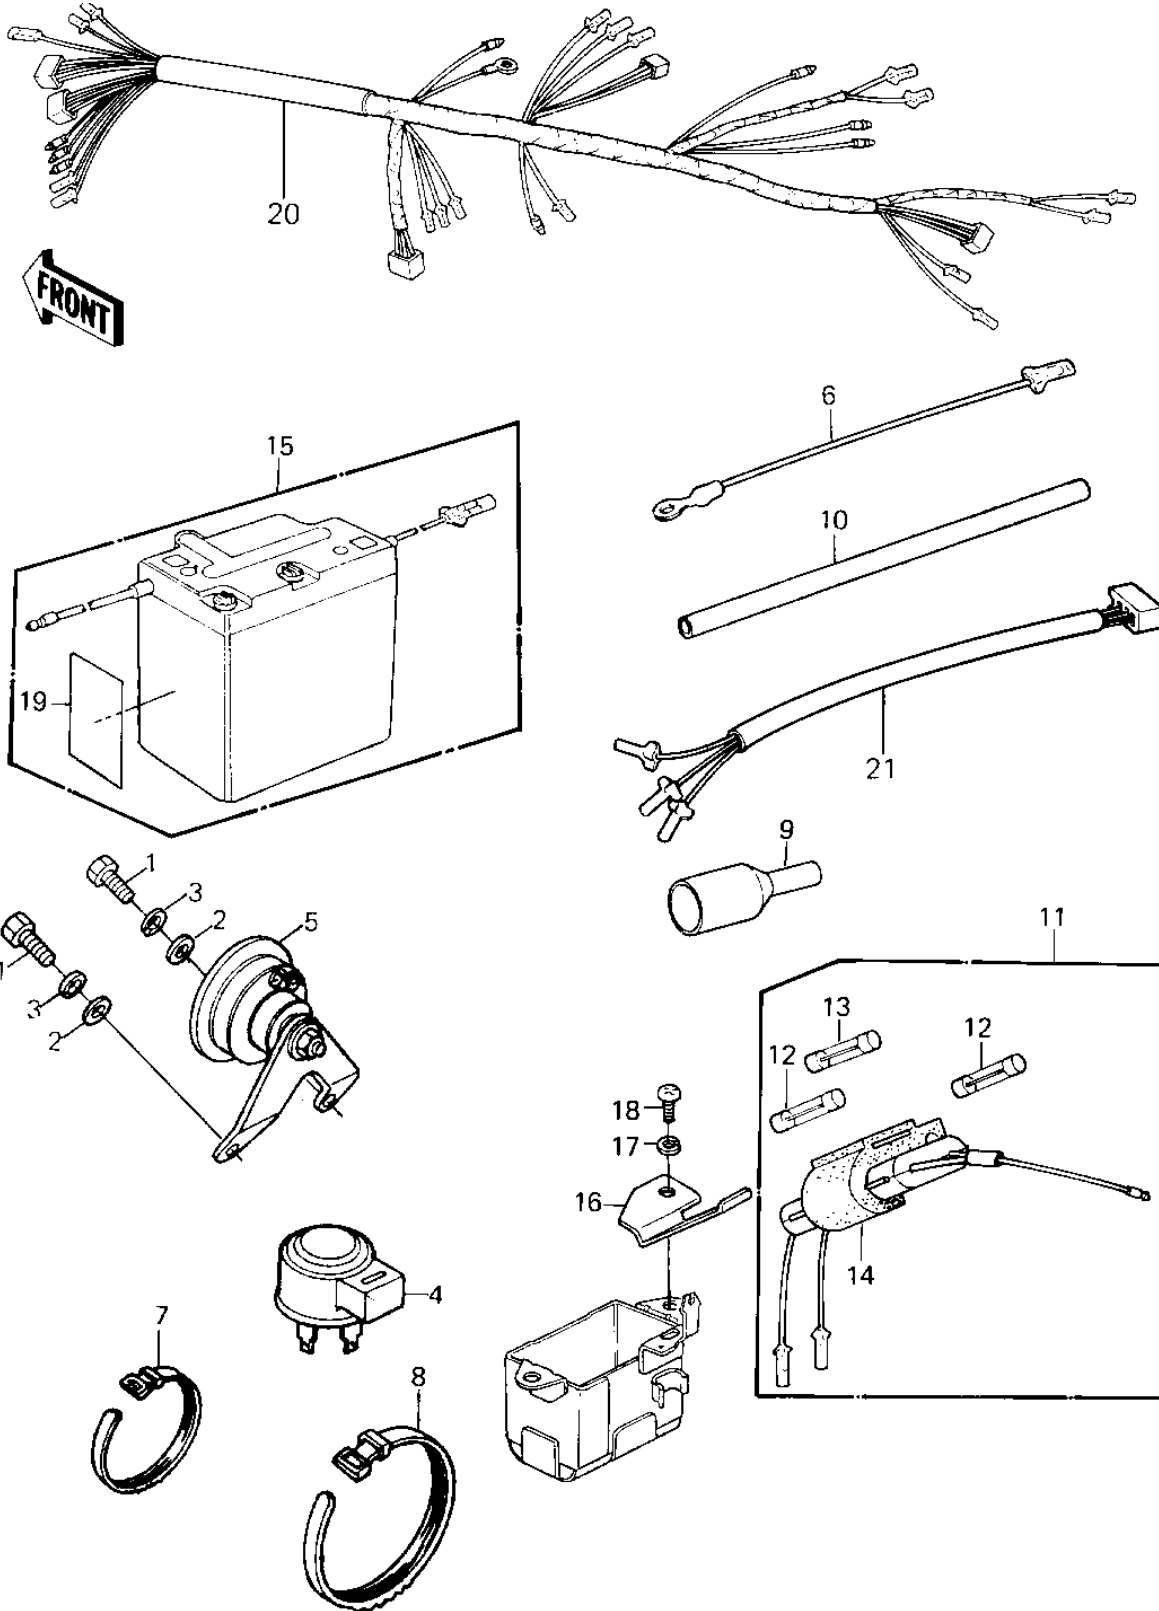

1981 KE125 PARTS DIAGRAM

CHASSIS ELECTRICAL EQUIPMENT ('80-'81 A7)

1981 KE125 PARTS LIST

CHASSIS ELECTRICAL EQUIPMENT ('80-'81 A7)

ITEM NAME	PART NUMBER	QUANTITY
BOLT-UPSET,6X16 (Ref # 1)	112G0616	1
WASHER PLAIN 6MM (Ref # 2)	411B0600	1
WASHER SPRING 6MM (Ref # 3)	461F0600	1
RELAY-TURN SIGNAL (Ref # 4)	27002-013	1
HORN (Ref # 5)	27003-1008	1
WIRE,LEAD (Ref # 6)	26011-093	1
BAND,SHORT (Ref # 7)	92072-030	2
BAND,LONG (Ref # 8)	92072-032	2
COVER,REAR HARNESS (Ref # 9)	14025-1183	1
TUBE,6X7X380 (Ref # 10)	92059-1143	1
FUSE ASSY (Ref # 11)	26004-1010	1
FUSE,15A,L=30M/M (Ref # 12)	26006-1003	1
FUSE,10A,L=30M/M (Ref # 13)	26006-1002	1
DAMPER RUBBER (Ref # 14)	92075-1044	1
YUA BAT 6N6-1D-2 (Ref # 15)	K26012-034	1
BRACKET,FUSE (Ref # 16)	11034-1368	1
WASHER SPRING 5MM (Ref # 17)	461F0500	1
SCREW PAN HEAD 5X10 (Ref # 18)	220B0510	1
LABEL-WARNING,BATTERY (Ref # 19)	56040-1036	1
WIRING HARNESS,MAIN (Ref # 20)	26001-1133	1
WIRING HARNESS,MAIN (Ref # 20)	26001-1161	1
HARNESS,MAIN (Ref # 20)	26001-1225	1
WIRING HARNESS,TL LMP (Ref # 21)	26002-046	1