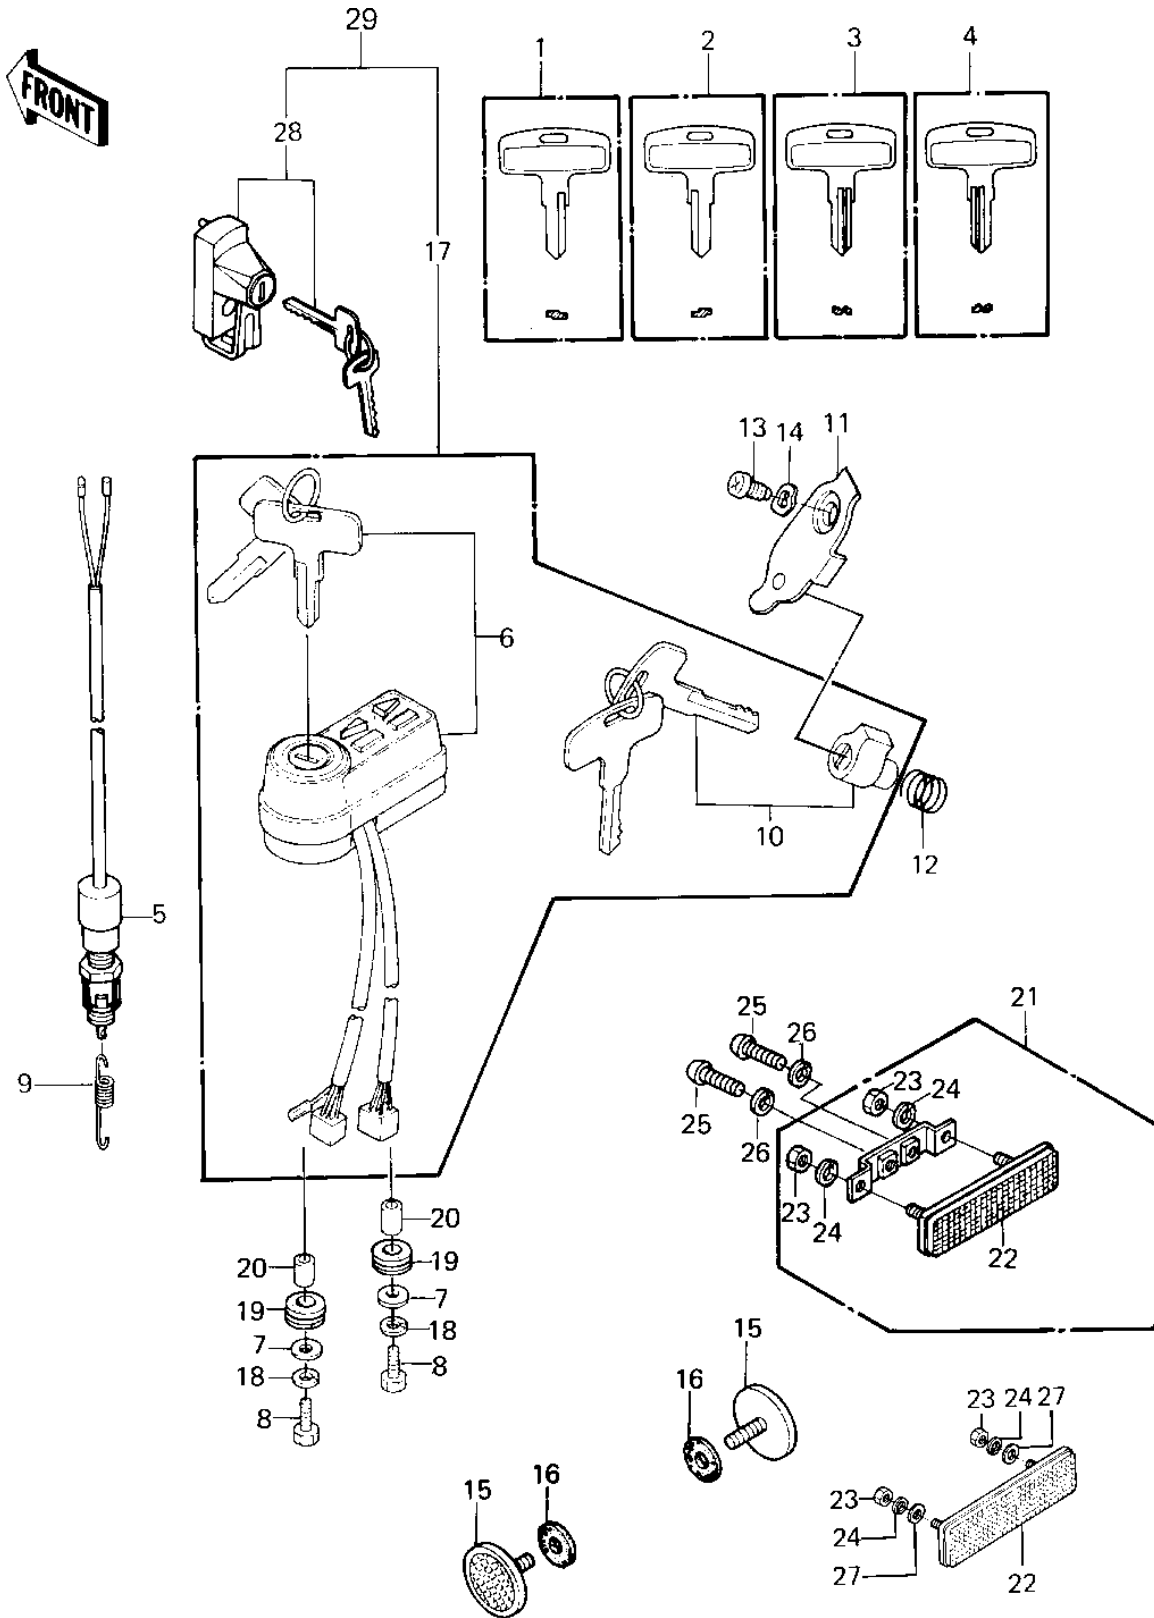

1981 KE125 PARTS DIAGRAM

IGNITION SWITCH/LOCKS/REFLECTORS ('80-'8)

1981 KE125 PARTS LIST

IGNITION SWITCH/LOCKS/REFLECTORS ('80-'8

ITEM NAME	PART NUMBER	QUANTITY
KEY,BLANK (Ref # 1)	27008-1024	1
KEY,BLANK (Ref # 2)	27008-1025	1
KEY,BLANK (Ref # 3)	27008-1026	1
KEY,BLANK (Ref # 4)	27008-1027	1
SWITCH,BRAKE LIGHT (Ref # 5)	27010-025	1
SWITCH ASSY,IGNITION (Ref # 6)	27005-1040	1
WASHER 6.5X20X1.6T (Ref # 7)	92022-125	1
BOLT 6X22 (Ref # 8)	112B0622	1
SPRING BRAKE LAMP SW (Ref # 9)	27011-006	1
LOCK ASSY,STEERING (Ref # 10)	27016-042	1
CAP,STEERING LOCK (Ref # 11)	11012-1134	1
SPRING-STEERING LOCK (Ref # 12)	27032-001	1
SCREW-TAPPING (Ref # 13)	92008-007	1
WASHER (Ref # 14)	92097-003	1
REFLECTOR,REFLEX (Ref # 15)	28012-016	1
DAMPER RUBBER,REFLECT (Ref # 16)	92094-011	1
LOCK ASSY,KE125-A7 (Ref # 17)	27004-5072	1
WASHER SPRING 6MM (Ref # 18)	461F0600	2
DAMPER RUBBER,RR FENR (Ref # 19)	92075-209	1
COLLAR (Ref # 20)	92027-241	1
REFLECTOR ASSY,REFLEX (Ref # 21)	28001-1011	1
REFLECTOR,REAR REFLEX (Ref # 22)	28012-1005	1
NUT,5MM (Ref # 23)	311B0500	1
WASHER SPRING 5MM (Ref # 24)	461F0500	1
SCREW PAN HEAD 6X12 (Ref # 25)	220B0612	1
WASHER PLAIN 5MM (Ref # 27)	411B0500	1
LOCK ASSY,HELMET (Ref # 28)	27016-5032	1
SWITCH-ASSY (Ref # 29)	27004-5120	1