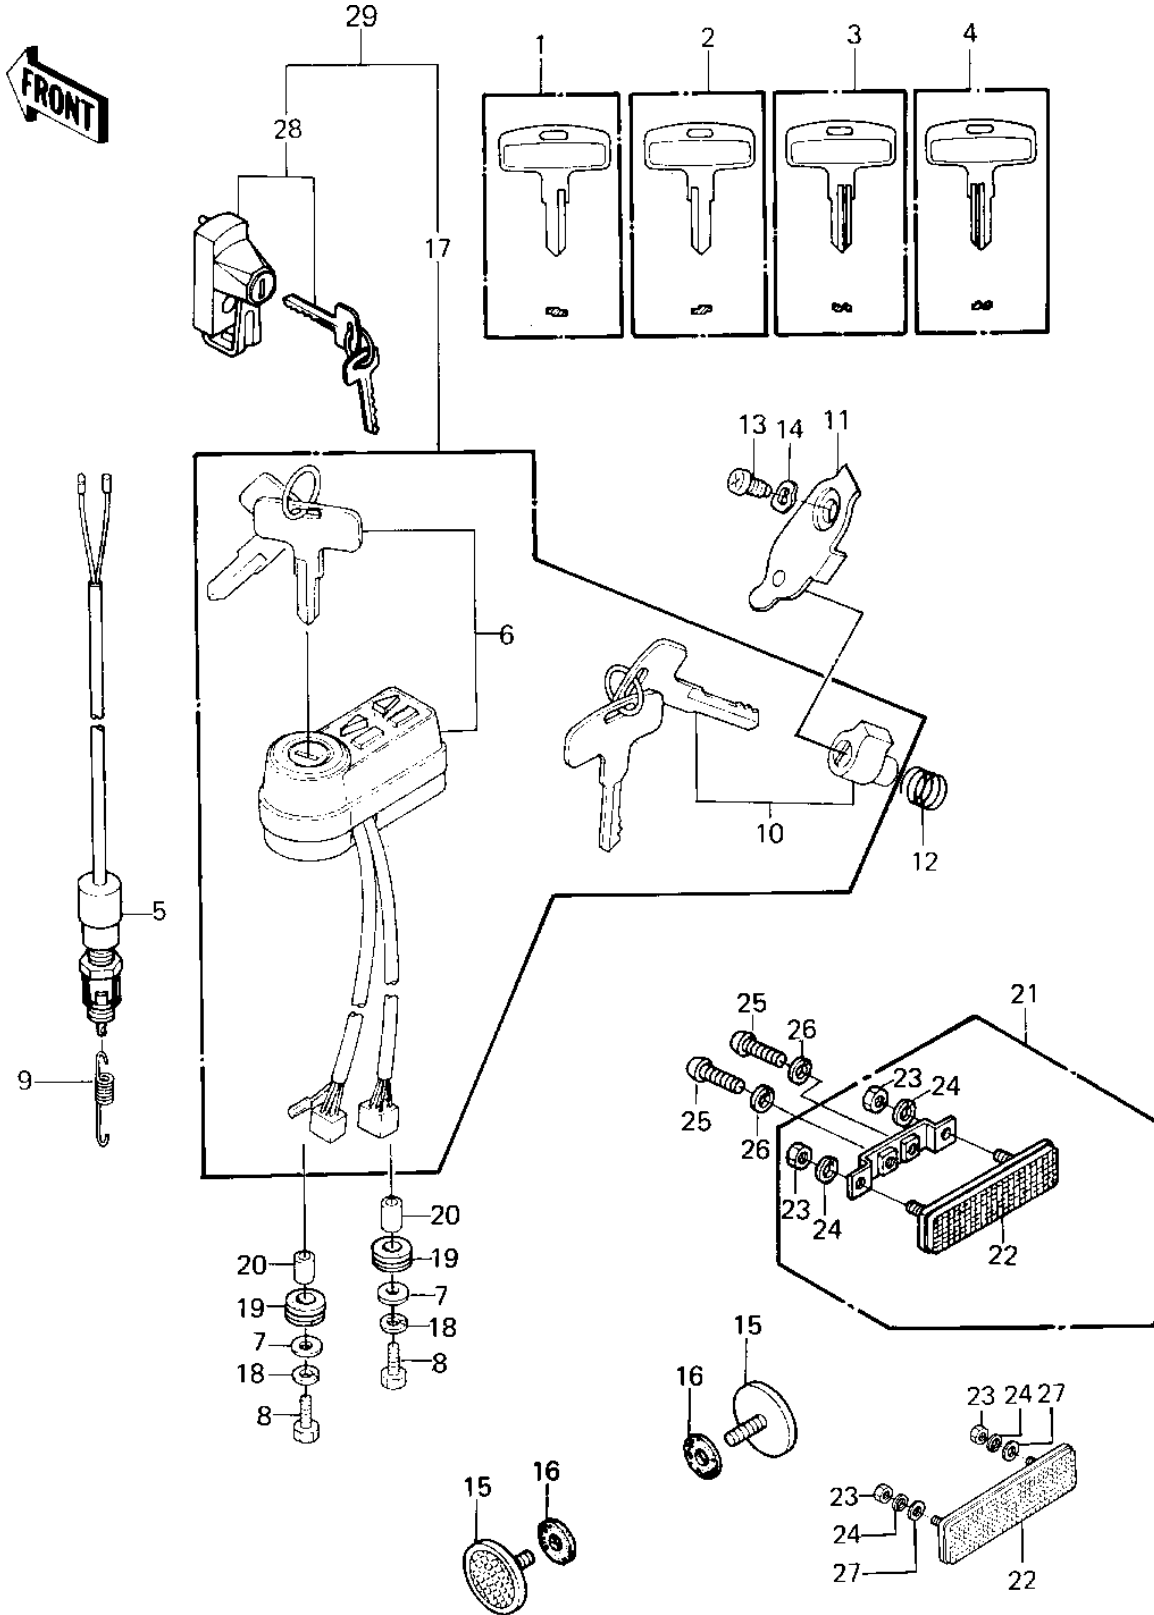

1981 KE125 PARTS DIAGRAM

IGNITION SWITCH/LOCKS/REFLECTORS ('80-'8

1981 KE125 PARTS LIST

IGNITION SWITCH/LOCKS/REFLECTORS ('80-'8

ITEM NAME	PART NUMBER	QUANTITY
KEY,BLANK (Ref # 1)	27008-1024	1
KEY,BLANK (Ref # 2)	27008-1025	1
KEY,BLANK (Ref # 3)	27008-1026	1
KEY,BLANK (Ref # 4)	27008-1027	1
SWITCH,BRAKE LIGHT (Ref # 5)	27010-025	1
SWITCH ASSY,IGNITION (Ref # 6)	27005-1040	1
WASHER 6.5X20X1.6T (Ref # 7)	92022-125	1
BOLT 6X22 (Ref # 8)	112B0622	1
SPRING BRAKE LAMP SW (Ref # 9)	27011-006	1
LOCK ASSY,STEERING (Ref # 10)	27016-042	1
CAP,STEERING LOCK (Ref # 11)	11012-1134	1
SPRING-STEERING LOCK (Ref # 12)	27032-001	1
SCREW-TAPPING (Ref # 13)	92008-007	1
WASHER (Ref # 14)	92097-003	1
REFLECTOR,REFLEX (Ref # 15)	28012-016	1
DAMPER RUBBER,REFLECT (Ref # 16)	92094-011	1
LOCK ASSY,KE125-A7 (Ref # 17)	27004-5072	1
WASHER SPRING 6MM (Ref # 18)	461F0600	1
DAMPER RUBBER,RR FENR (Ref # 19)	92075-209	1
COLLAR (Ref # 20)	92027-241	1
REFLECTOR ASSY,REFLEX (Ref # 21)	28001-1011	1
REFLECTOR,REAR REFLEX (Ref # 22)	28012-1005	1
NUT,5MM (Ref # 23)	311B0500	1
WASHER SPRING 5MM (Ref # 24)	461F0500	1
SCREW PAN HEAD 6X12 (Ref # 25)	220B0612	1
WASHER SPRING 6MM (Ref # 26)	461F0600	1
WASHER PLAIN 5MM (Ref # 27)	411B0500	1
LOCK ASSY,HELMET (Ref # 28)	27016-5032	1
SWITCH-ASSY (Ref # 29)	27004-5120	1