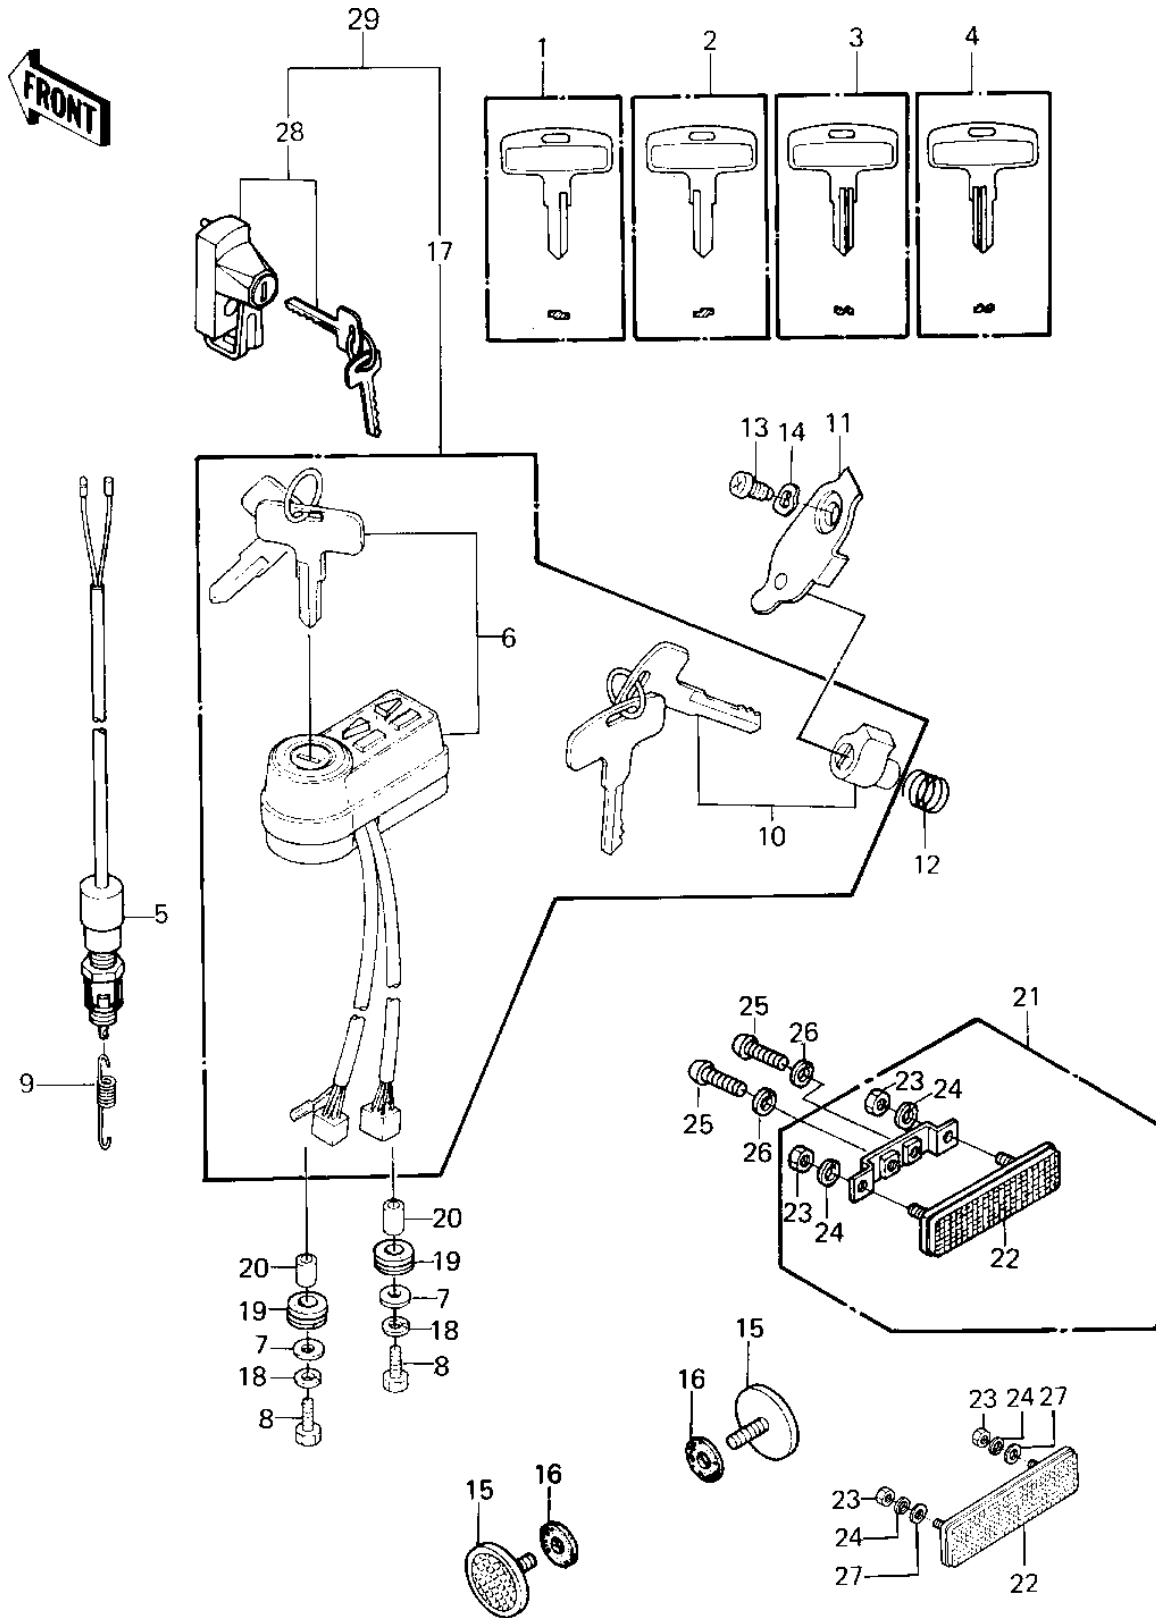

1980 KE125 PARTS DIAGRAM

IGNITION SWITCH/LOCKS/REFLECTORS ('80-'8)

1980 KE125 PARTS LIST

IGNITION SWITCH/LOCKS/REFLECTORS ('80-'8

ITEM NAME	PART NUMBER	QUANTITY
KEY,BLANK (Ref # 1)	27008-1024	1
KEY,BLANK (Ref # 2)	27008-1025	1
KEY,BLANK (Ref # 3)	27008-1026	1
KEY,BLANK (Ref # 4)	27008-1027	1
SWITCH,BRAKE LIGHT (Ref # 5)	27010-025	1
SWITCH ASSY,IGNITION (Ref # 6)	27005-1040	1
WASHER 6.5X20X1.6T (Ref # 7)	92022-125	1
BOLT 6X22 (Ref # 8)	112B0622	1
SPRING BRAKE LAMP SW (Ref # 9)	27011-006	1
LOCK ASSY,STEERING (Ref # 10)	27016-042	1
CAP,STEERING LOCK (Ref # 11)	11012-1134	1
SPRING-STEERING LOCK (Ref # 12)	27032-001	1
SCREW-TAPPING (Ref # 13)	92008-007	1
WASHER (Ref # 14)	92097-003	1
REFLECTOR,REFLEX (Ref # 15)	28012-016	1
DAMPER RUBBER,REFLECT (Ref # 16)	92094-011	1
LOCK ASSY,KE125-A7 (Ref # 17)	27004-5072	1
WASHER SPRING 6MM (Ref # 18)	461F0600	2
DAMPER RUBBER,RR FENR (Ref # 19)	92075-209	1
COLLAR (Ref # 20)	92027-241	1
REFLECTOR ASSY,REFLEX (Ref # 21)	28001-1011	1
REFLECTOR,REAR REFLEX (Ref # 22)	28012-1005	1
NUT,5MM (Ref # 23)	311B0500	1
WASHER SPRING 5MM (Ref # 24)	461F0500	1
SCREW PAN HEAD 6X12 (Ref # 25)	220B0612	1
WASHER PLAIN 5MM (Ref # 27)	411B0500	1
LOCK ASSY,HELMET (Ref # 28)	27016-5032	1
SWITCH-ASSY (Ref # 29)	27004-5120	1