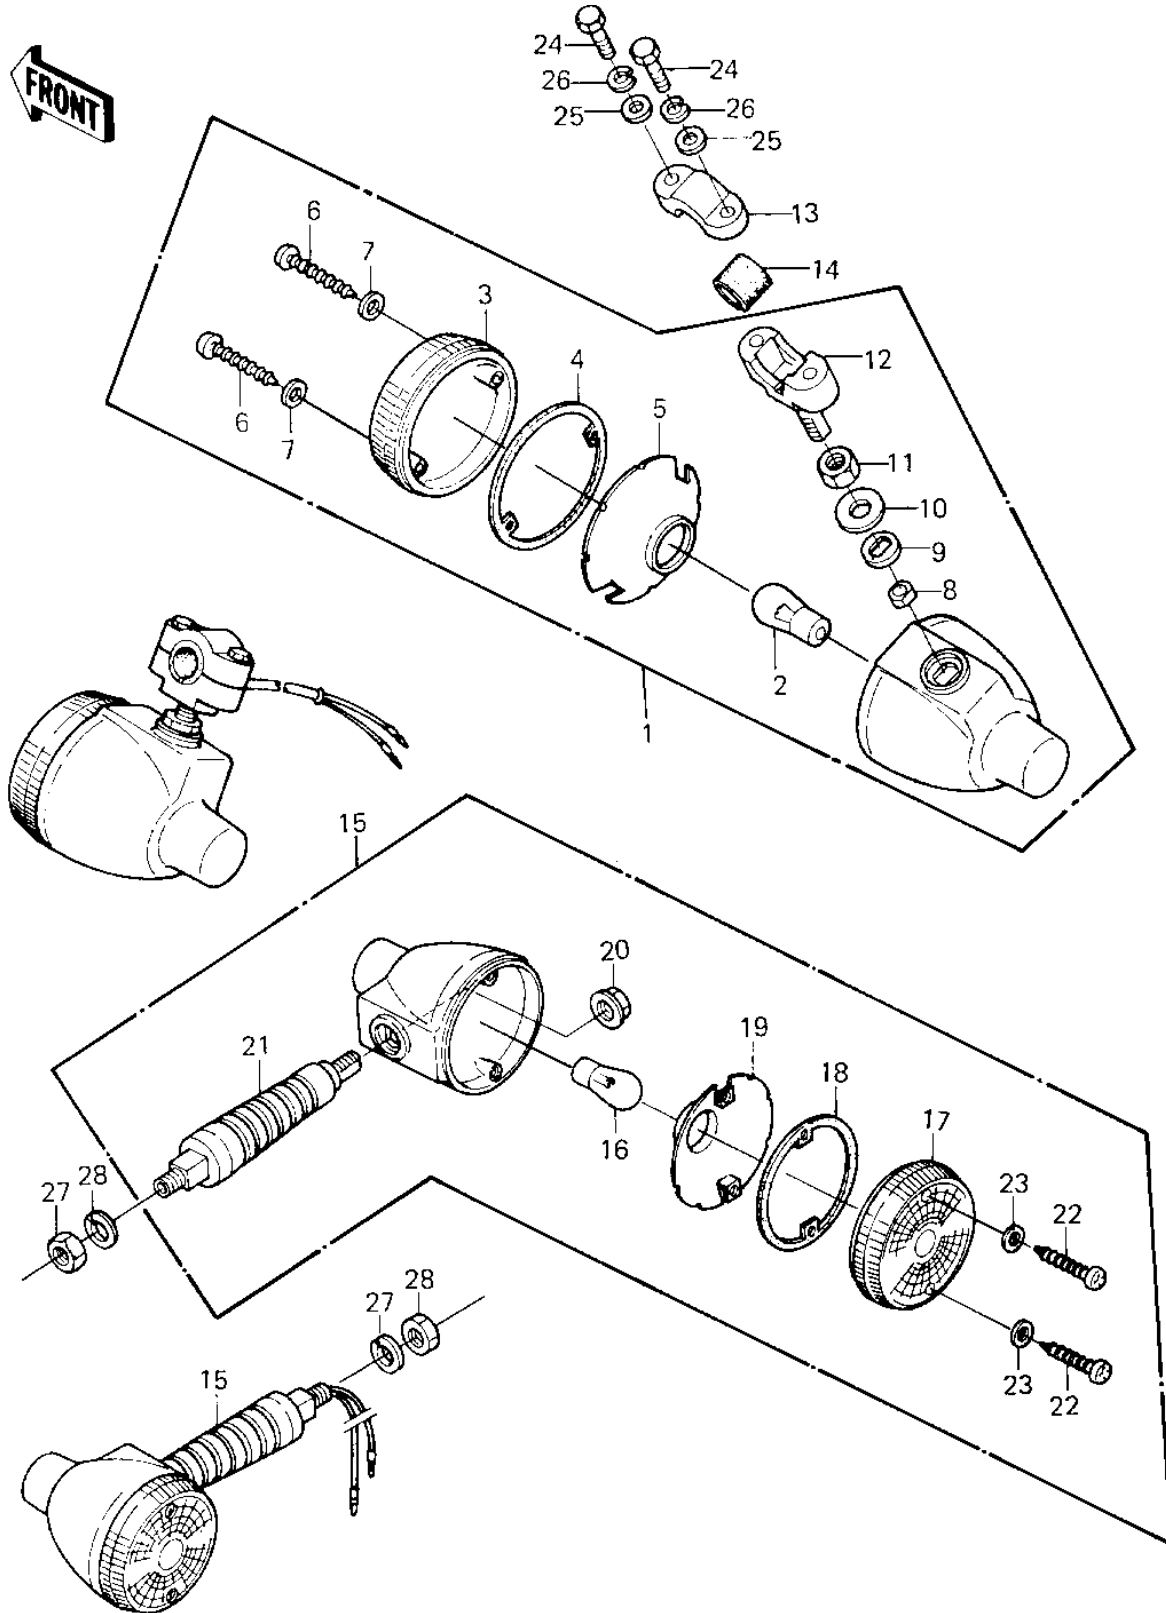

1981 KE125

PARTS DIAGRAM

TURN SIGNALS ('80-'81 A7/A8)

1981 KE125

PARTS LIST

TURN SIGNALS ('80-'81 A7/A8)

ITEM NAME	PART NUMBER	QUANTITY
LAMP ASSY,FR SIGNAL (Ref # 1)	23037-1039	1
BULB,6V 21CP (Ref # 2)	92069-056	1
LENS-SIGNAL LAMP (Ref # 3)	23048-1076	1
GASKET,SGNL LAMP LENS (Ref # 4)	11009-1128	1
REFLECTOR,SIGNAL LAMP (Ref # 5)	23035-1003	1
SCREW,TAPPING (Ref # 6)	92009-1056	1
WASHER-PLAIN,4MM (Ref # 7)	23058-002	1
COLLAR,FR SIGNAL LAMP (Ref # 8)	92027-1182	1
GASKET,S LAMP BRACKET (Ref # 9)	11009-1133	1
WASHER,PLAIN,10.5X24 (Ref # 10)	92022-1137	1
NUT,SGNL LAMP BRACKET (Ref # 11)	92015-1073	1
BRACKET,F SIGNAL LAMP (Ref # 12)	23051-1028	1
BRACKET,F SIGNAL LAMP (Ref # 13)	23051-1018	1
DAMPER RUBBER (Ref # 14)	23066-003	1
LAMP ASSY,SIGNAL (Ref # 15)	23037-1087	1
BULB,6V 21CP (Ref # 16)	92069-056	1
LENS-SIGNAL LAMP (Ref # 17)	23048-1076	1
GASKET,SGNL LAMP LENS (Ref # 18)	11009-1128	1
REFLECTOR,SIGNAL LAMP (Ref # 19)	23035-1003	1
NUT,SIGNAL LAMP (Ref # 20)	92015-1072	1
BRACKET,SIGNAL LAMP (Ref # 21)	23051-1033	1
SCREW,TAPPING (Ref # 22)	92009-1056	1
WASHER-PLAIN,4MM (Ref # 23)	23058-002	1
BOLT,HEX HEAD,5X30 (Ref # 24)	110B0530A	1
WASHER PLAIN 5MM (Ref # 25)	411B0500	1
WASHER SPRING 5MM (Ref # 26)	461F0500	1
NUT 10MM (Ref # 27)	315B1000	1
WASHER SPRING 10MM (Ref # 28)	461F1000	1