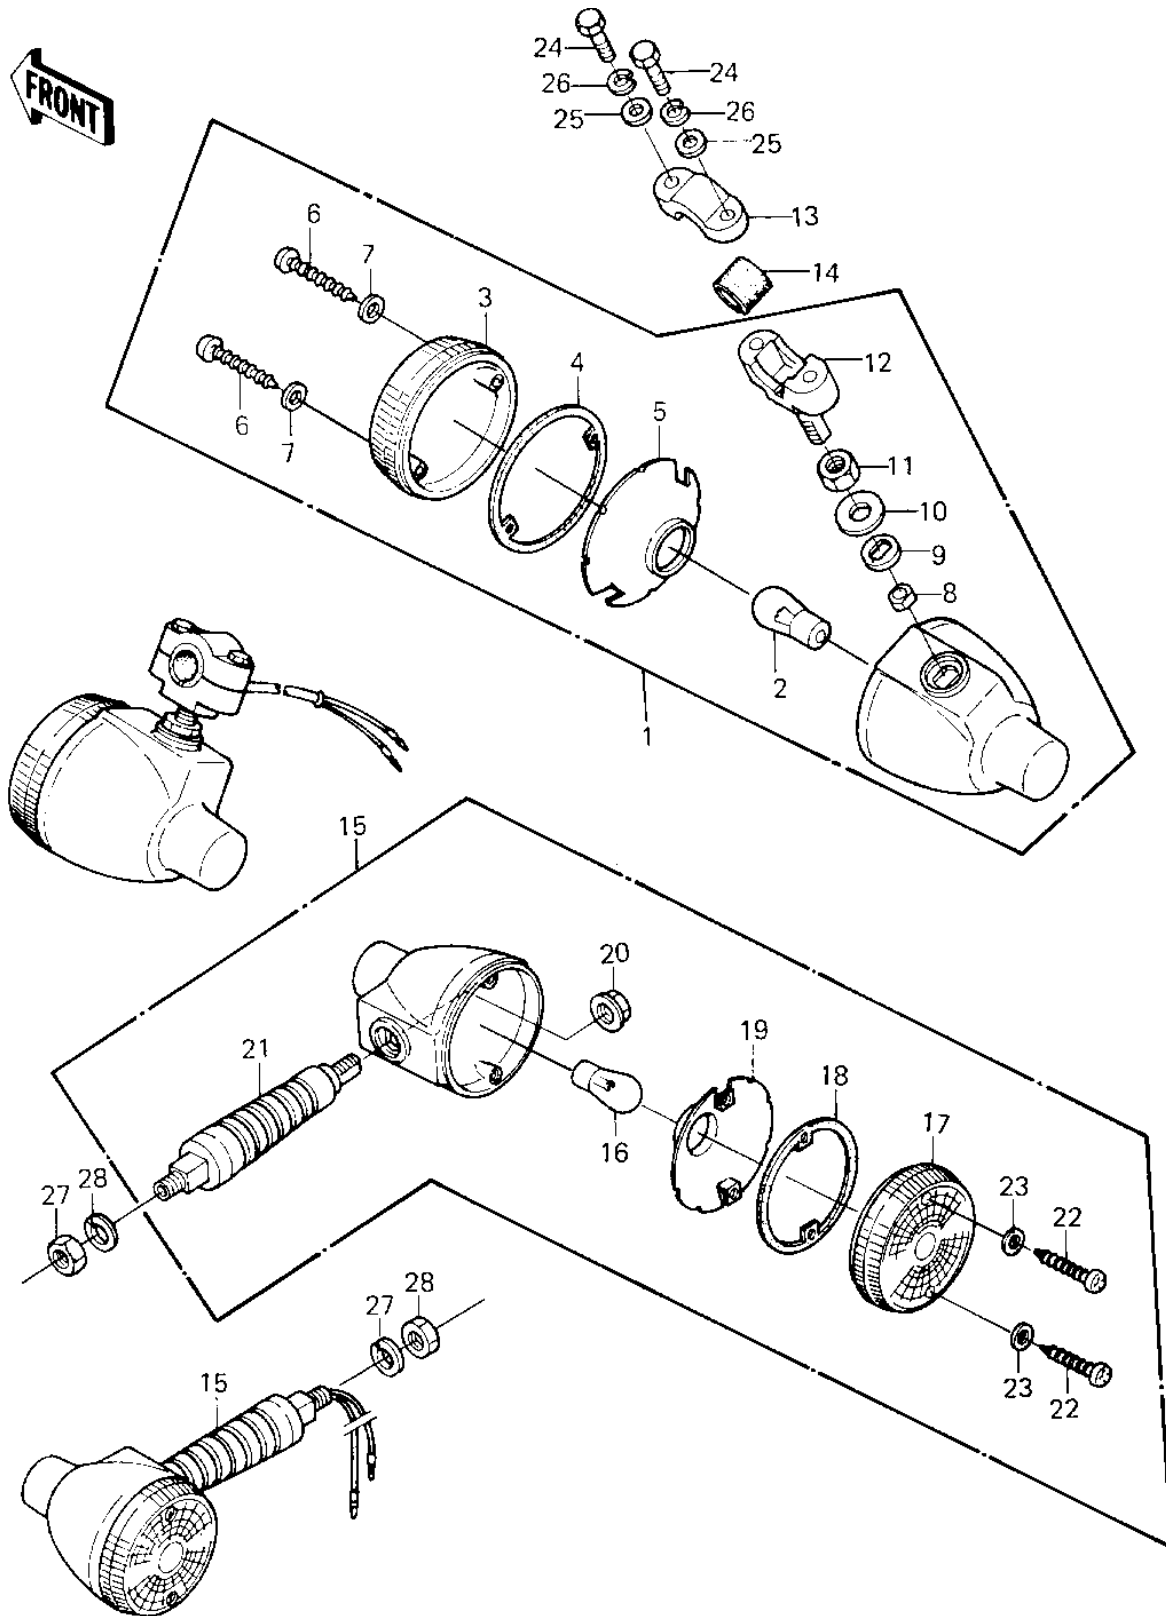

1980 KE125 PARTS DIAGRAM

TURN SIGNALS ('80-'81 A7/A8)

1980 KE125 PARTS LIST

TURN SIGNALS ('80-'81 A7/A8)

ITEM NAME	PART NUMBER	QUANTITY
LAMP ASSY,FR SIGNAL (Ref # 1)	23037-1039	1
BULB,6V 21CP (Ref # 2)	92069-056	2
LENS-SIGNAL LAMP (Ref # 3)	23048-1076	2
GASKET,SGNL LAMP LENS (Ref # 4)	11009-1128	2
REFLECTOR,SIGNAL LAMP (Ref # 5)	23035-1003	2
SCREW,TAPPING (Ref # 6)	92009-1056	2
WASHER-PLAIN,4MM (Ref # 7)	23058-002	2
COLLAR,FR SIGNAL LAMP (Ref # 8)	92027-1182	1
GASKET,S LAMP BRACKET (Ref # 9)	11009-1133	1
WASHER,PLAIN,10.5X24 (Ref # 10)	92022-1137	1
NUT,SGNL LAMP BRACKET (Ref # 11)	92015-1073	1
BRACKET,F SIGNAL LAMP (Ref # 12)	23051-1028	1
BRACKET,F SIGNAL LAMP (Ref # 13)	23051-1018	1
DAMPER RUBBER (Ref # 14)	23066-003	1
LAMP ASSY,SIGNAL (Ref # 15)	23037-1087	1
NUT,SIGNAL LAMP (Ref # 20)	92015-1072	1
BRACKET,SIGNAL LAMP (Ref # 21)	23051-1033	1
BOLT,HEX HEAD,5X30 (Ref # 24)	110B0530A	1
WASHER PLAIN 5MM (Ref # 25)	411B0500	1
WASHER SPRING 5MM (Ref # 26)	461F0500	1
NUT 10MM (Ref # 27)	315B1000	1
WASHER SPRING 10MM (Ref # 28)	461F1000	1