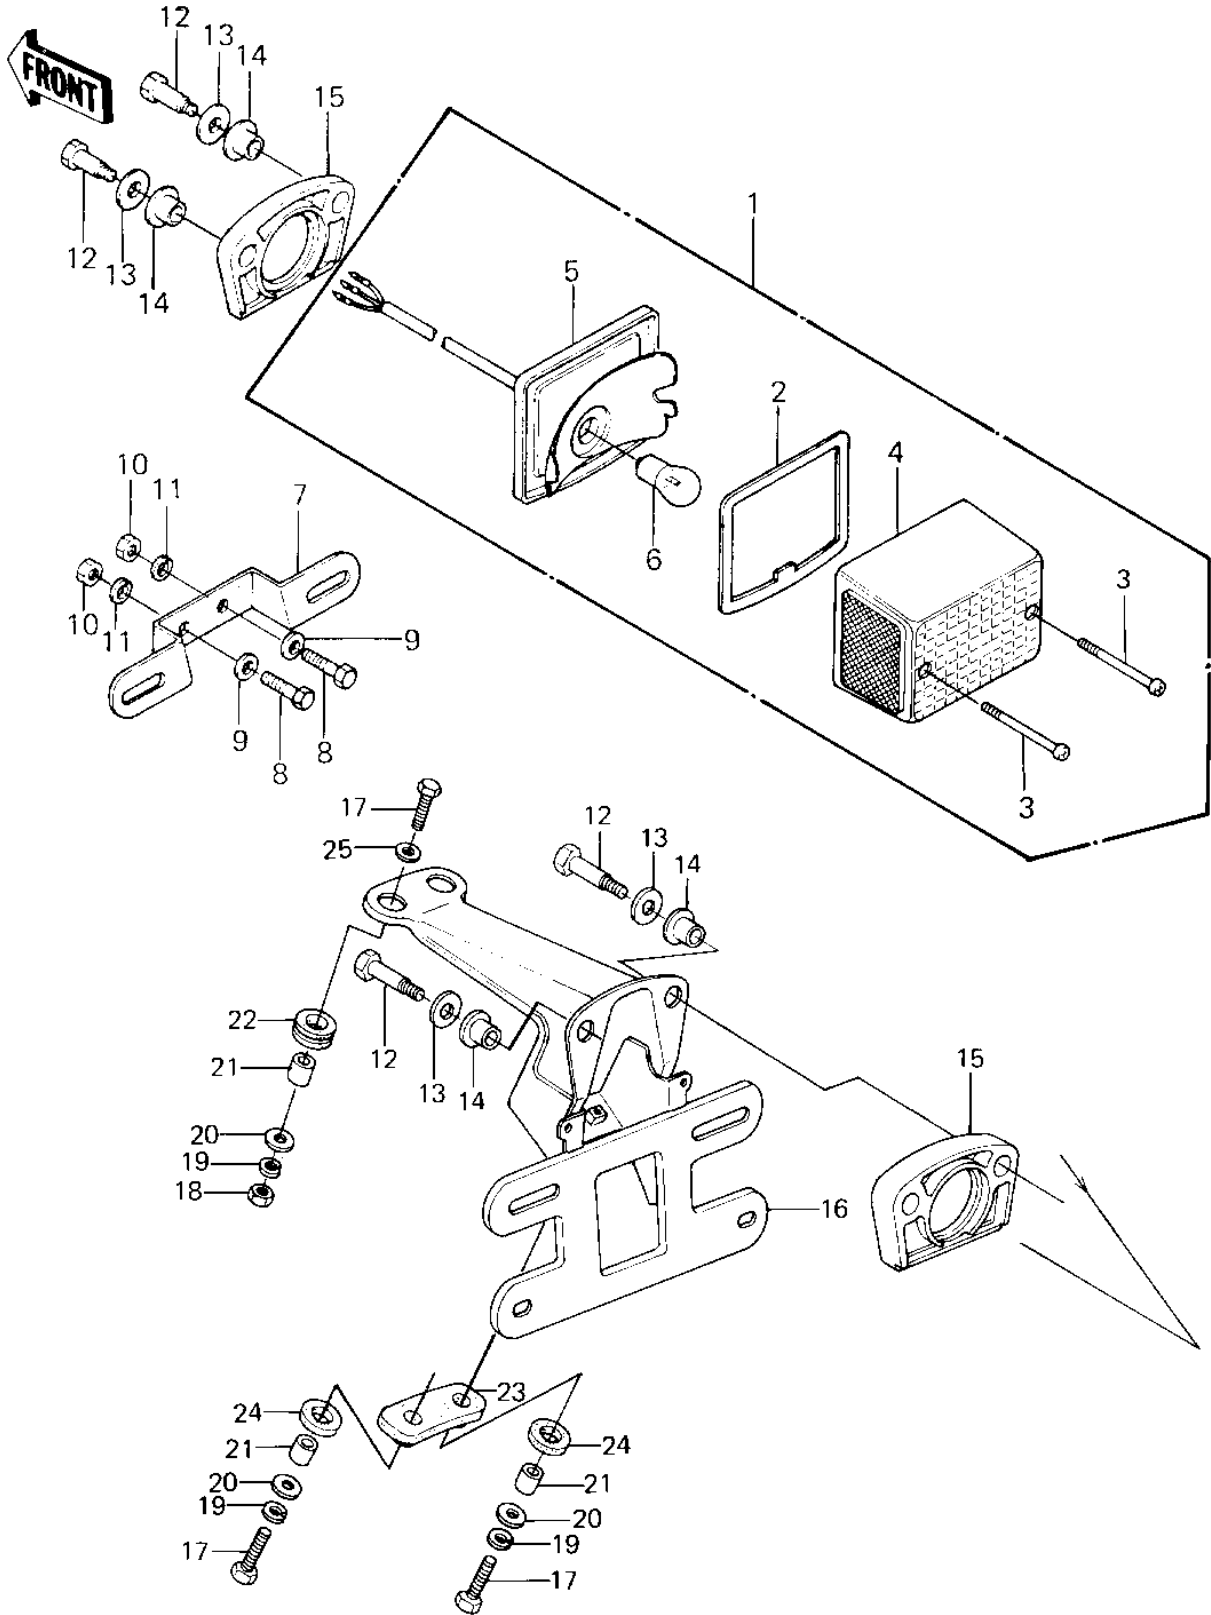

1981 KE125 PARTS DIAGRAM

TAILLIGHT ('80-'81 A7/A8)

1981 KE125 PARTS LIST

TAILLIGHT ('80-'81 A7/A8)

ITEM NAME	PART NUMBER	QUANTITY
LAMP ASSY TAIL (Ref # 1)	23025-1016	1
LAMP-TAIL (Ref # 1)	23025-1032	1
GASKET,TAIL LAMP LENS (Ref # 2)	11009-1078	1
SCREW, PAN HEAD 4X40 (Ref # 3)	220R0440A	1
LENS,TAIL LAMP (Ref # 4)	23026-1003	1
BODY-COMP-TAIL LAMP (Ref # 5)	23027-1021	1
CASE,TAIL LAMP (Ref # 5)	23027-1020	1
BULB,60-32/3CP (Ref # 6)	92069-074	1
BRACKET,LICENSE (Ref # 7)	11034-1626	1
BOLT-UPSET,6X12 (Ref # 8)	112G0612	1
WASHER PLAIN 6MM (Ref # 9)	411B0600	1
NUT 6MM (Ref # 10)	311B0600	1
WASHER SPRING 6MM (Ref # 11)	461F0600	1
BOLT HEX HEAD (Ref # 12)	92001-1118	1
WASHER,8.5X20X1.6 (Ref # 13)	92022-1561	1
DAMPER RUBBER (Ref # 14)	92075-1095	1
DAMPER RUBBER,TL LAMP (Ref # 15)	92075-1094	1
BRACKET-TAIL LAMP (Ref # 16)	23036-1038	1
BOLT-UPSET (Ref # 17)	112G0625	1
NUT 6MM (Ref # 18)	311B0600	1
WASHER SPRING 6MM (Ref # 19)	461F0600	1
WASHER PLAIN 6MM (Ref # 20)	411B0600	1
COLLAR,REAR FENDER (Ref # 21)	92027-162	1
DAMPER RUBBER,RR FENR (Ref # 22)	92075-209	1
DAMPER,RR FENDER (Ref # 23)	92075-1305	1
DAMPER RUBBER,SIGNAL (Ref # 24)	92075-310	1
WASHER 6.5X22X1.6T (Ref # 25)	92022-237	1