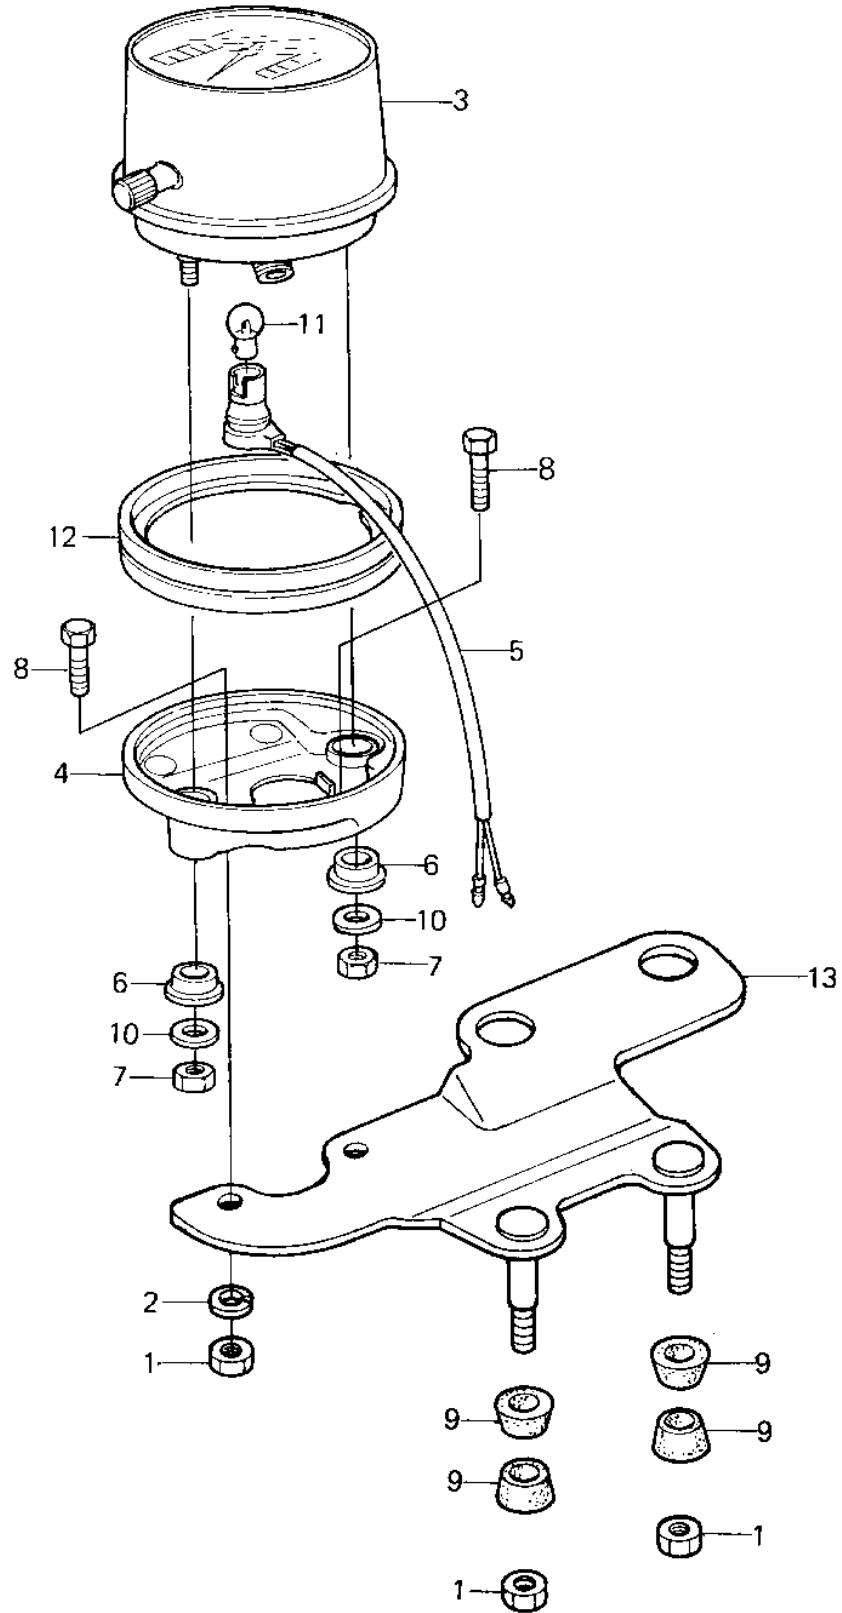

1981 KE125 PARTS DIAGRAM

METER ('80-'81 A7/A8)

1981 KE125 PARTS LIST

METER ('80-'81 A7/A8)

ITEM NAME	PART NUMBER	QUANTITY
NUT 6MM (Ref # 1)	311B0600	1
WASHER SPRING 6MM (Ref # 2)	461F0600	1
SPEEDOMETER,KM/H&MPH (Ref # 3)	25005-1049	1
SPEEDOMETER,KM/H (Canada) (Ref # 3)	25005-1074	1
COVER,METER (Ref # 4)	14025-1075	1
SOCKET ASSY,SPEEDOMET (Ref # 5)	25010-021	1
DAMPER RUBBER,MET FIT (Ref # 6)	25019-023	1
NUT,5MM (Ref # 7)	311B0500	1
BOLT,HEX HEAD,6X14 (Ref # 8)	92003-204	1
DAMPER RUBBER,METER (Ref # 9)	92075-248	1
WASHER,PLAIN,6MM (Ref # 10)	92022-263	1
BULB-6V 3W (Ref # 11)	92069-053	1
DAMPER,METER (Ref # 12)	92075-1102	1
BRACKET,METER (Ref # 13)	25008-1025	1