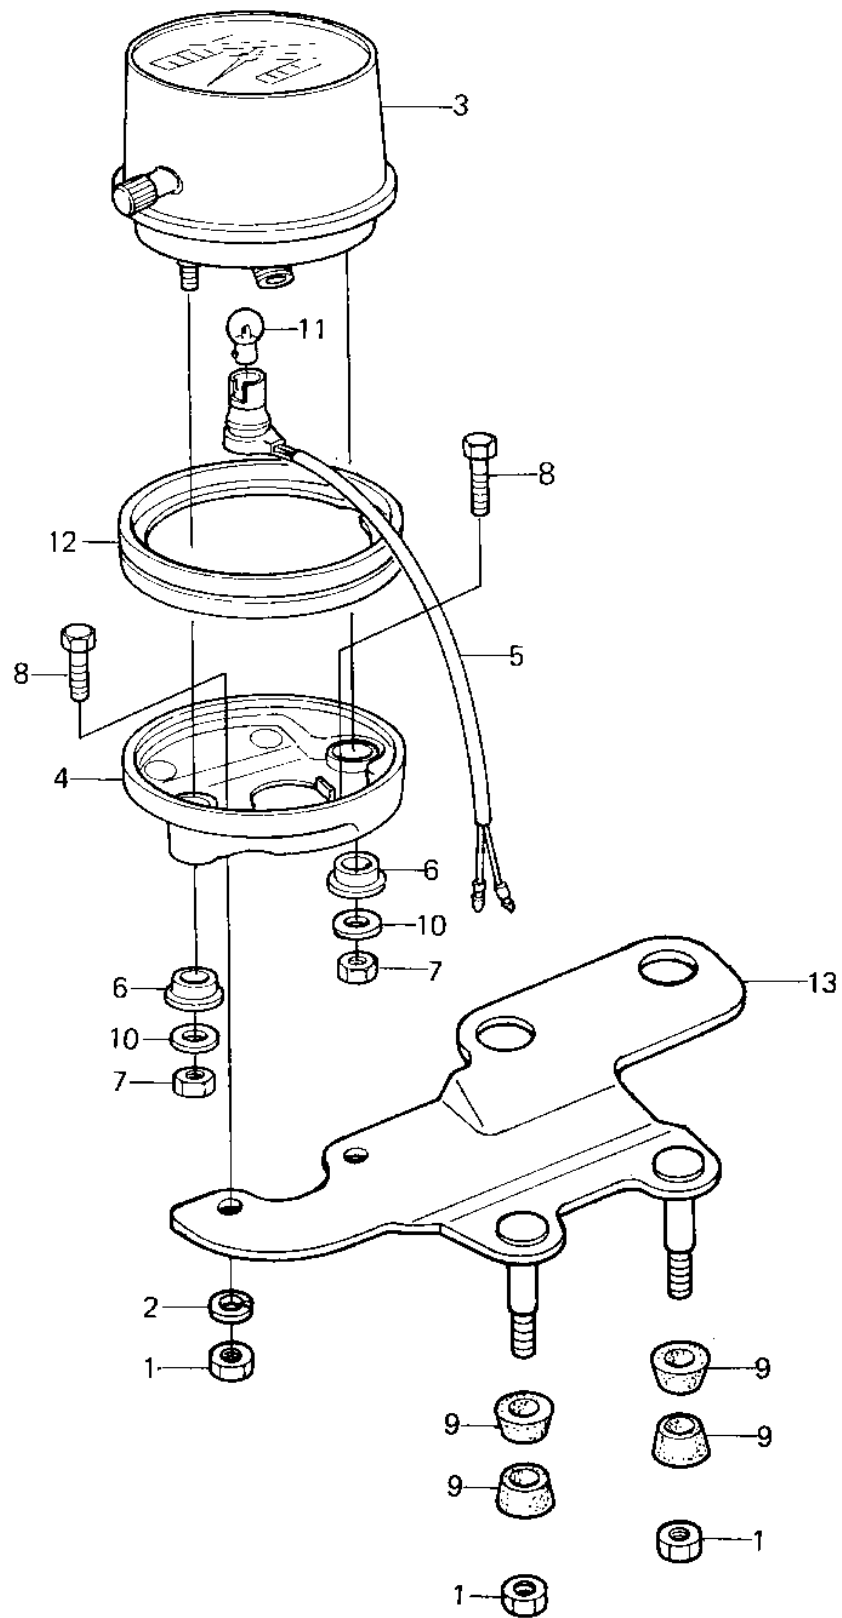

1980 KE125 PARTS DIAGRAM

METER ('80-'81 A7/A8)

1980 KE125 PARTS LIST

METER ('80-'81 A7/A8)

ITEM NAME	PART NUMBER	QUANTITY
NUT 6MM (Ref # 1)	311B0600	1
WASHER SPRING 6MM (Ref # 2)	461F0600	1
SPEEDOMETER,KM/H&MPH (Ref # 3)	25005-1049	1
SPEEDOMETER,KM/H (Canada) (Ref # 3)	25005-1074	1
COVER,METER (Ref # 4)	14025-1075	1
SOCKET ASSY,SPEEDOMET (Ref # 5)	25010-021	1
DAMPER RUBBER,MET FIT (Ref # 6)	25019-023	1
NUT,5MM (Ref # 7)	311B0500	1
BOLT,HEX HEAD,6X14 (Ref # 8)	92003-204	1
DAMPER RUBBER,METER (Ref # 9)	92075-248	1
WASHER,PLAIN,6MM (Ref # 10)	92022-263	1
BULB-6V 3W (Ref # 11)	92069-053	1
DAMPER,METER (Ref # 12)	92075-1102	1
BRACKET,METER (Ref # 13)	25008-1025	1