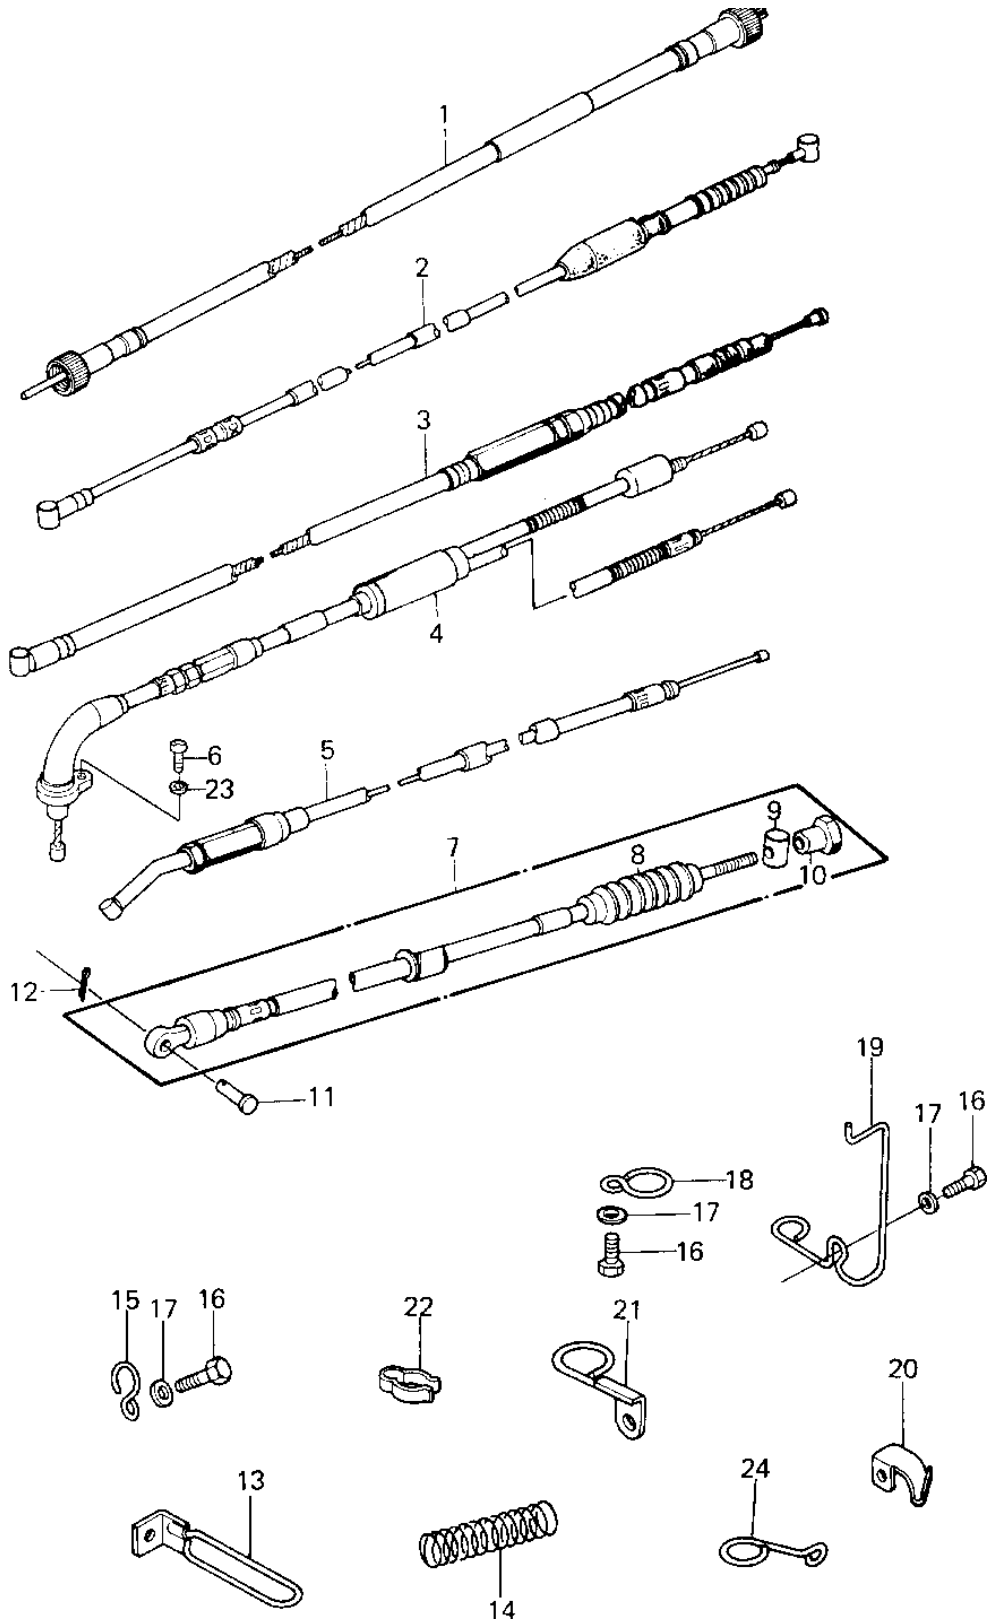

1981 KE125 PARTS DIAGRAM

CABLES ('80-'81 A7/A8)

1981 KE125 PARTS LIST

CABLES ('80-'81 A7/A8)

ITEM NAME	PART NUMBER	QUANTITY
CABLE,SPEEDOMETER (Ref # 1)	54001-046	1
CABLE,FRONT BRAKE (Ref # 2)	54005-1028	1
CABLE,FRONT BRAKE (Ref # 2)	54005-1031	1
CABLE,CLUTCH (Ref # 3)	54011-071	1
CABLE,THROTTLE CNTRL (Ref # 4)	54012-1066	1
CABLE,STARTER (Ref # 5)	54017-064	1
SCREW PAN HEAD 5X10 (Ref # 6)	220B0510	1
CABLE,REAR BRAKE (Ref # 7)	54022-024	1
DUST COVER-BRKE CABLE (Ref # 8)	54009-007	1
PIN BRAKE ROD (Ref # 9)	92043-053	1
NUT-BRAKE CABLE ADJST (Ref # 10)	92015-041	1
PIN RR BRAKE CABLE (Ref # 11)	92043-107	1
PIN COTTER 2.0X15 (Ref # 12)	550D2015	1
GUIDE,CABLE (Ref # 13)	54030-011	1
SPRING,COIL (Ref # 14)	54025-004	1
CLAMP,CABLE (Ref # 15)	92037-092	1
BOLT-UPSET,6X12 (Ref # 16)	112G0612	1
WASHER PLAIN 6MM (Ref # 17)	411B0600	1
CLAMP (Ref # 18)	92037-083	1
CLAMP,CABLE (Ref # 19)	92037-176	1
GUIDE,CABLE (Ref # 20)	54030-012	1
CLAMP,CABLE (Ref # 21)	92037-1015	1
CLAMP,CABLE (Ref # 22)	92037-093	1
WASHER SPRING 5MM (Ref # 23)	461F0500	1
CLAMP,CABLE (Ref # 24)	92037-1197	1