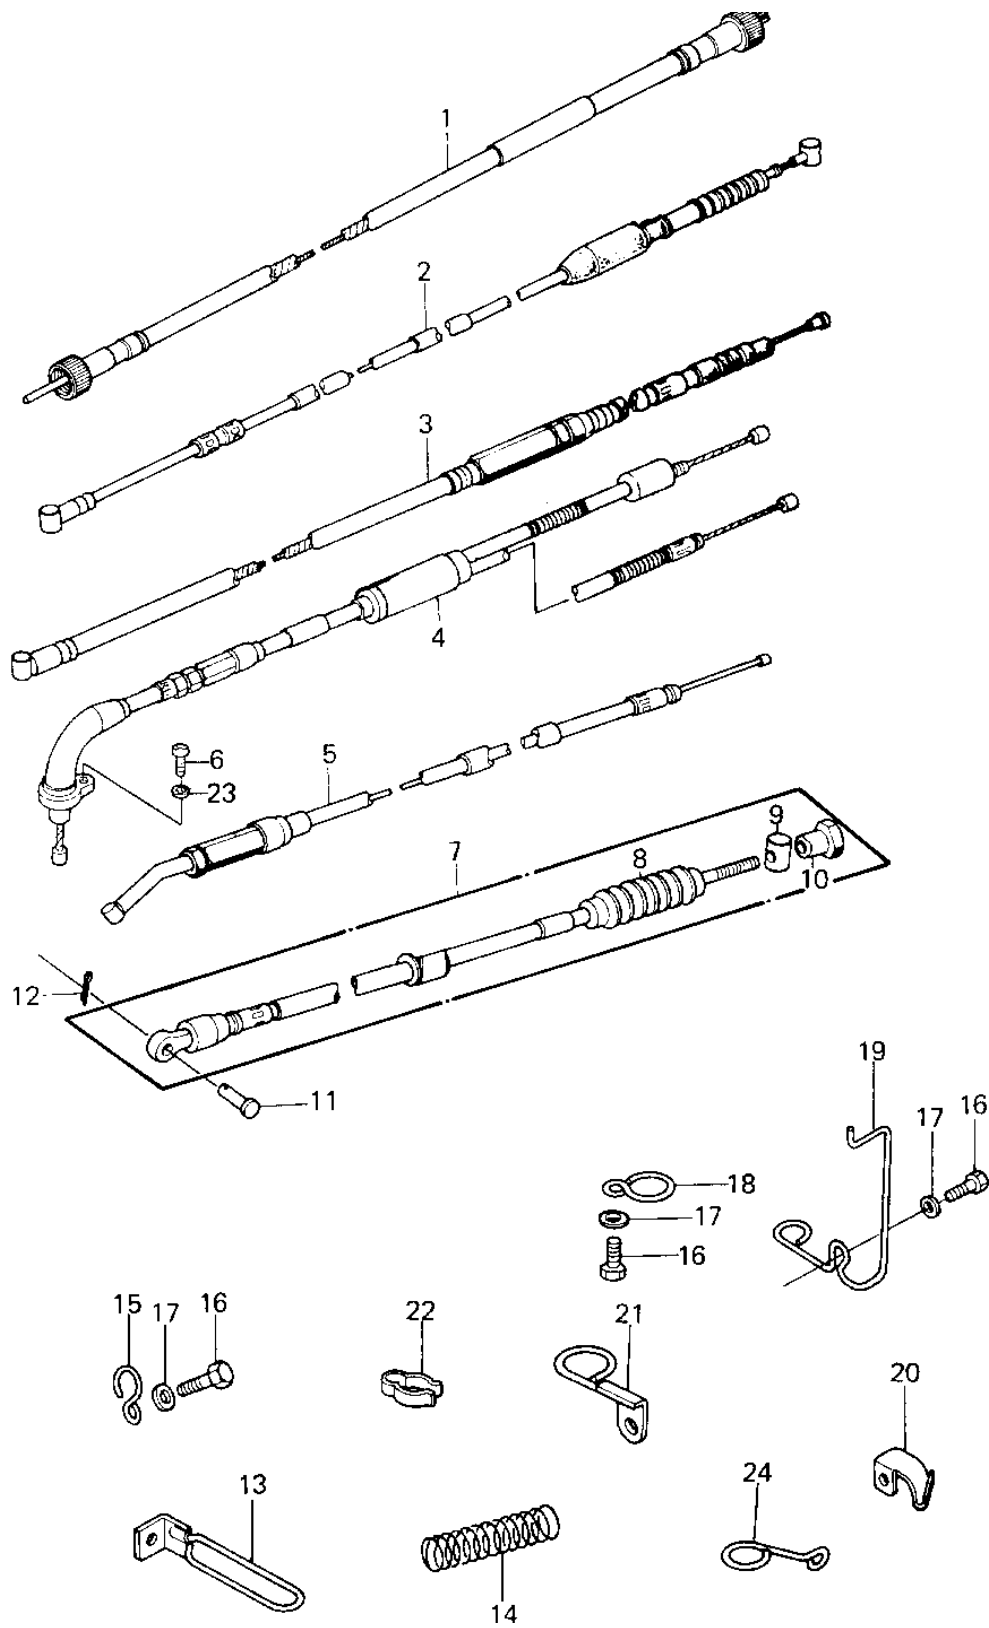

1980 KE125 PARTS DIAGRAM

CABLES ('80-'81 A7/A8)

1980 KE125 PARTS LIST

CABLES ('80-'81 A7/A8)

ITEM NAME	PART NUMBER	QUANTITY
CABLE,SPEEDOMETER (Ref # 1)	54001-046	1
CABLE,FRONT BRAKE (Ref # 2)	54005-1028	1
CABLE,FRONT BRAKE (Ref # 2)	54005-1031	1
CABLE,CLUTCH (Ref # 3)	54011-071	1
CABLE,THROTTLE CNTRL (Ref # 4)	54012-1066	1
CABLE,STARTER (Ref # 5)	54017-064	1
SCREW PAN HEAD 5X10 (Ref # 6)	220B0510	1
CABLE,REAR BRAKE (Ref # 7)	54022-024	1
DUST COVER-BRKE CABLE (Ref # 8)	54009-007	1
PIN BRAKE ROD (Ref # 9)	92043-053	1
NUT-BRAKE CABLE ADJST (Ref # 10)	92015-041	1
PIN RR BRAKE CABLE (Ref # 11)	92043-107	1
PIN COTTER 2.0X15 (Ref # 12)	550D2015	1
GUIDE,CABLE (Ref # 13)	54030-011	1
SPRING,COIL (Ref # 14)	54025-004	1
CLAMP,CABLE (Ref # 15)	92037-092	1
BOLT-UPSET,6X12 (Ref # 16)	112G0612	1
WASHER PLAIN 6MM (Ref # 17)	411B0600	1
CLAMP (Ref # 18)	92037-083	1
CLAMP,CABLE (Ref # 19)	92037-176	1
GUIDE,CABLE (Ref # 20)	54030-012	1
CLAMP,CABLE (Ref # 21)	92037-1015	1
CLAMP,CABLE (Ref # 22)	92037-093	1
WASHER SPRING 5MM (Ref # 23)	461F0500	1
CLAMP,CABLE (Ref # 24)	92037-1197	1