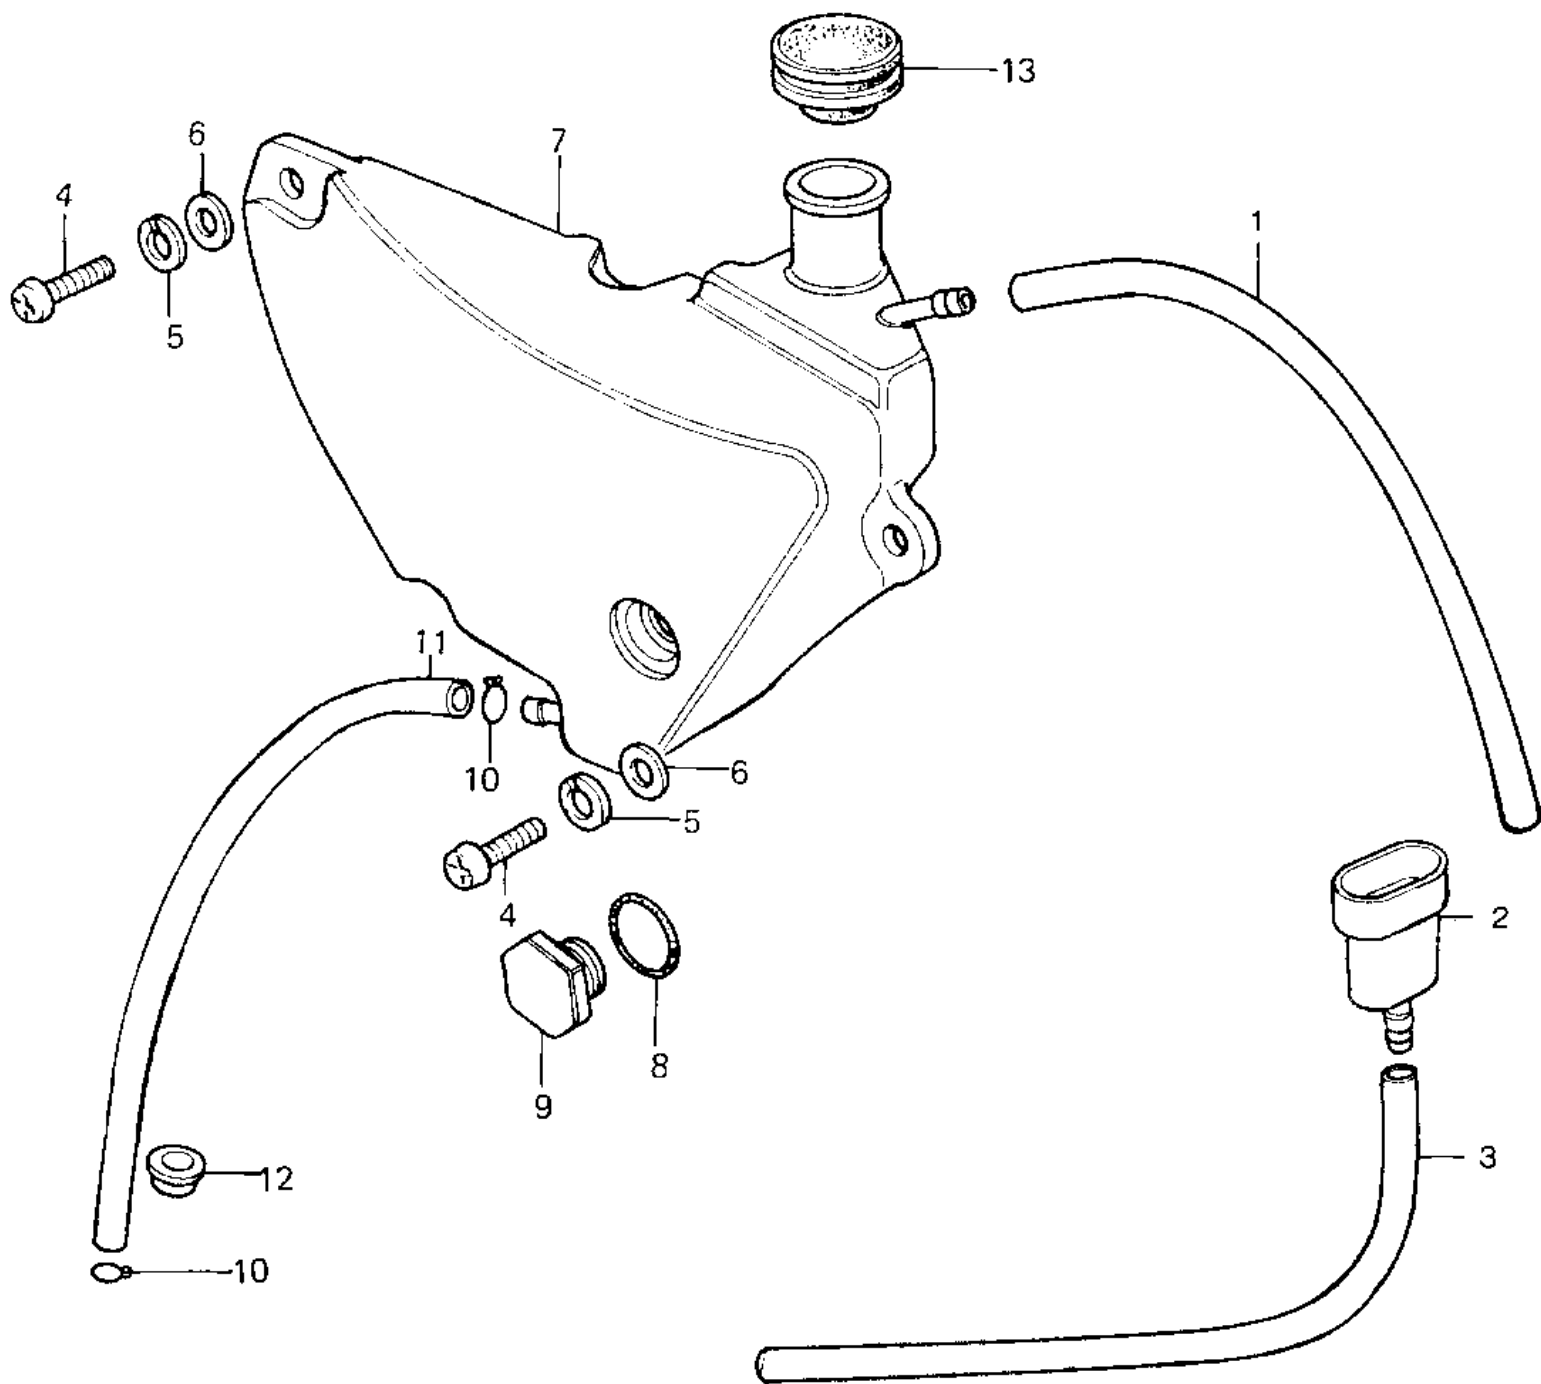

## 1980 KE125 PARTS DIAGRAM

OIL TANK ('80-'81 A7/A8)

## 1980 KE125 PARTS LIST

OIL TANK ('80-'81 A7/A8)

ITEM NAME	PART NUMBER	QUANTITY
TUBE-VINYL,5X400 (Ref # 1)	700Q05400	1
CONNECTOR PIPE (Ref # 2)	92059-101	1
700Q07450 (Canada) (Ref # 3)	700Q07550	1
SCREW PAN HEAD 6X14 (Ref # 4)	220B0614	1
WASHER SPRING 6MM (Ref # 5)	461F0600	1
WASHER 6.5X20X1.6T (Ref # 6)	92022-125	1
TANK,OIL (Ref # 7)	52001-041	1
"O" RING,20MM (Ref # 8)	92055-051	1
GUAGE-OIL LEVEL (Ref # 9)	52015-002	1
CLAMP FUEL PIPE (Ref # 10)	92037-010	1
PIPE,OIL (Ref # 11)	92059-106	1
GROMMET,OIL PIPE (Ref # 12)	92071-085	1
CAP-OIL TANK (Ref # 13)	51049-1004	1