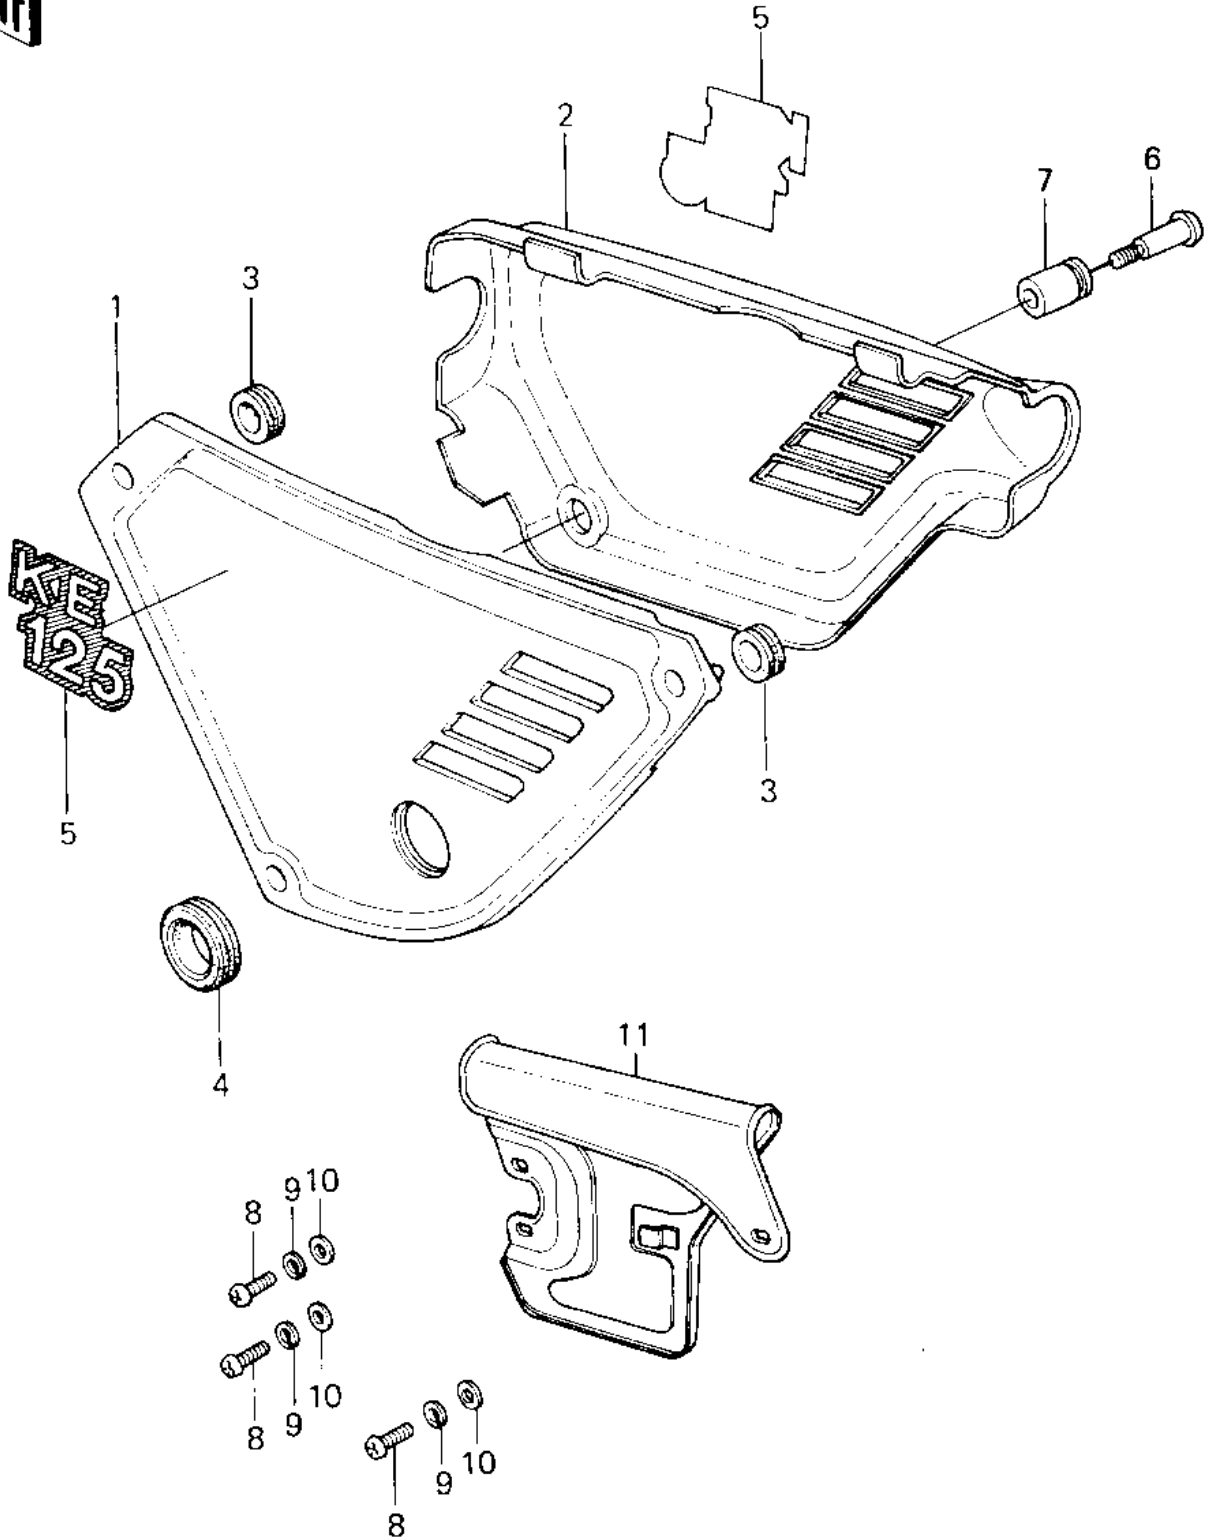

1981 KE125 PARTS DIAGRAM

SIDE COVERS/CHAIN COVER ('80-'81 A7/A8)

1981 KE125 PARTS LIST

SIDE COVERS/CHAIN COVER ('80-'81 A7/A8)

ITEM NAME	PART NUMBER	QUANTITY
COVER,SIDE,L.H,F.RED (Ref # 1)	36001-1080-6L	1
COVER,SIDE,R.H,F.RED (Ref # 2)	36001-1094-6L	1
GROMMET (Ref # 3)	92071-056	1
GROMMET,L.H SIDE COV (Ref # 4)	92071-080	1
MARK,SIDE COVER (Ref # 5)	56018-1036	1
SCREW PLUG (Ref # 6)	92009-1001	1
SCREW,SIDE COVER (Ref # 6)	92009-1091	1
GROMMET,SIDE COVER (Ref # 7)	92071-1001	1
SCREW PAN HEAD 6X14 (Ref # 8)	220B0614	1
WASHER SPRING 6MM (Ref # 9)	461F0600	1
WASHER PLAIN (Ref # 10)	92022-024	1
CASE-CHAIN,FR BLACK (Ref # 11)	36014-051-21	1