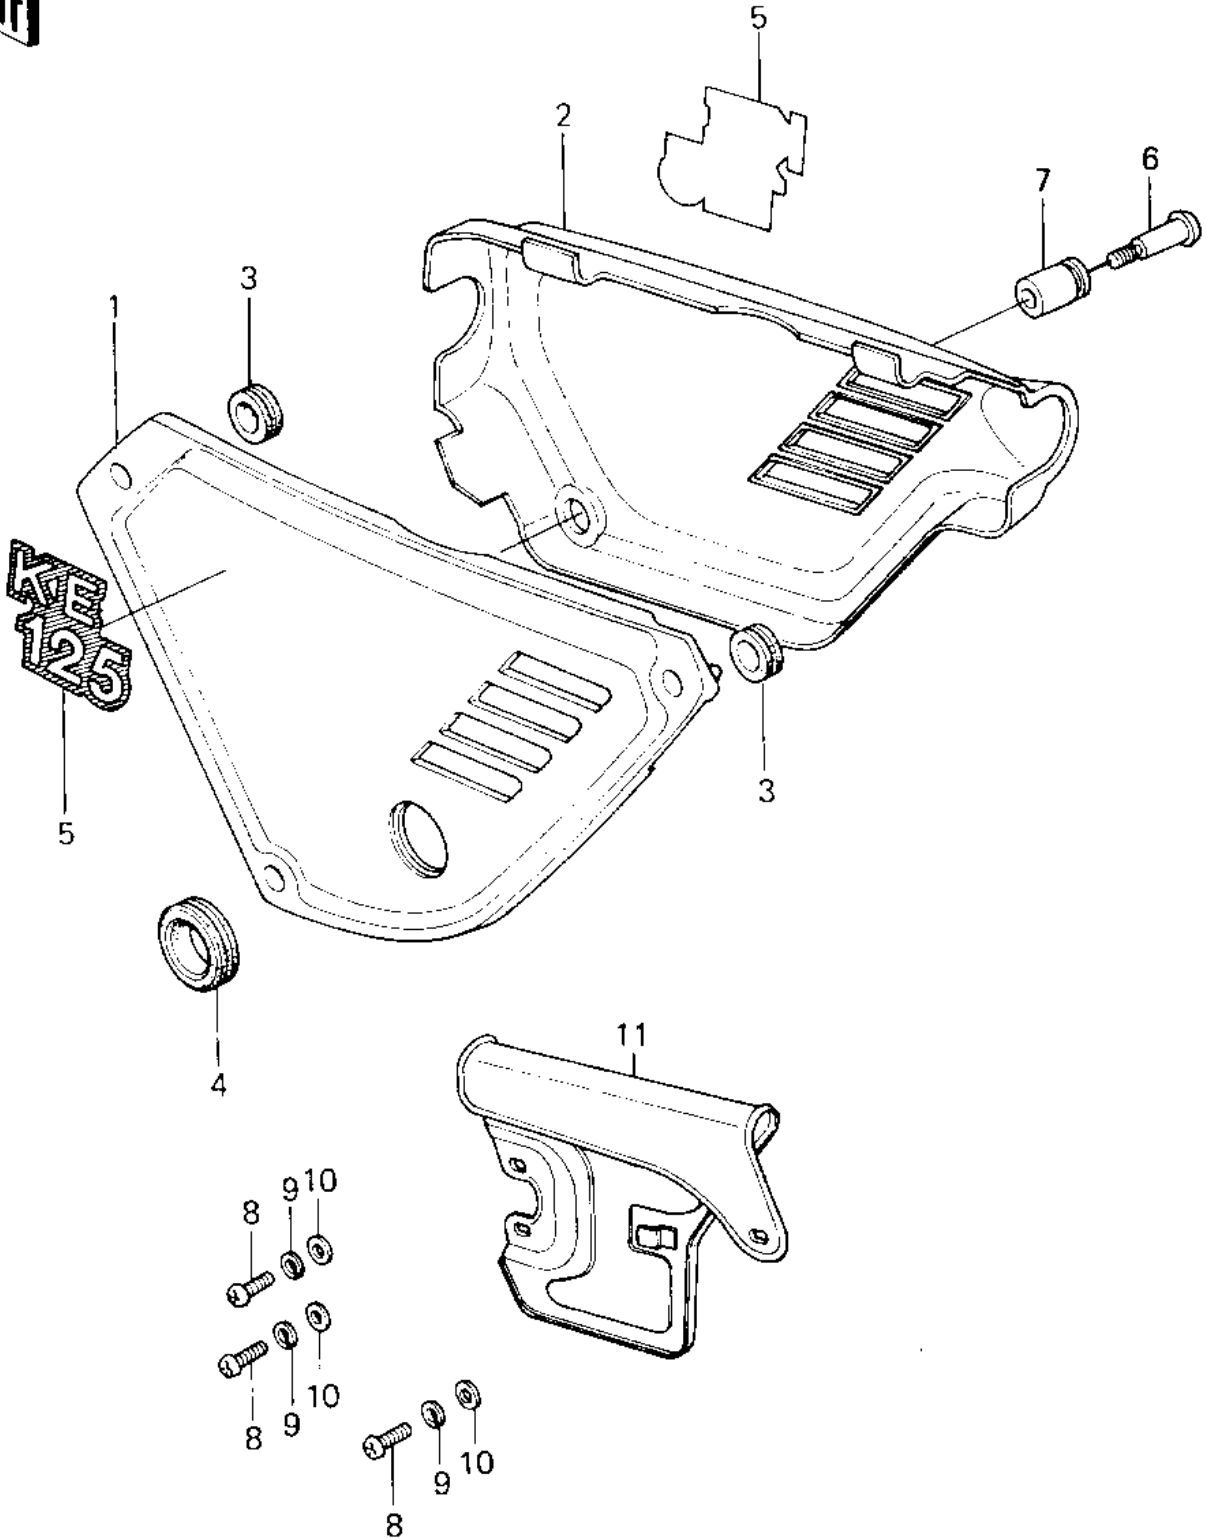

# 1981 KE125 PARTS DIAGRAM

SIDE COVERS/CHAIN COVER ('80-'81 A7/A8)

# 1981 KE125 PARTS LIST

SIDE COVERS/CHAIN COVER ('80-'81 A7/A8)

ITEM NAME	PART NUMBER	QUANTITY
COVER,SIDE,L.H,F.RED (Ref # 1)	36001-1080-6L	1
COVER,SIDE,R.H,F.RED (Ref # 2)	36001-1094-6L	1
GROMMET (Ref # 3)	92071-056	1
GROMMET,L.H SIDE COV (Ref # 4)	92071-080	1
MARK,SIDE COVER (Ref # 5)	56018-1036	1
SCREW PLUG (Ref # 6)	92009-1001	1
SCREW,SIDE COVER (Ref # 6)	92009-1091	1
GROMMET,SIDE COVER (Ref # 7)	92071-1001	1
SCREW PAN HEAD 6X14 (Ref # 8)	220B0614	1
WASHER SPRING 6MM (Ref # 9)	461F0600	1
WASHER PLAIN (Ref # 10)	92022-024	1
CASE-CHAIN,FR BLACK (Ref # 11)	36014-051-21	1