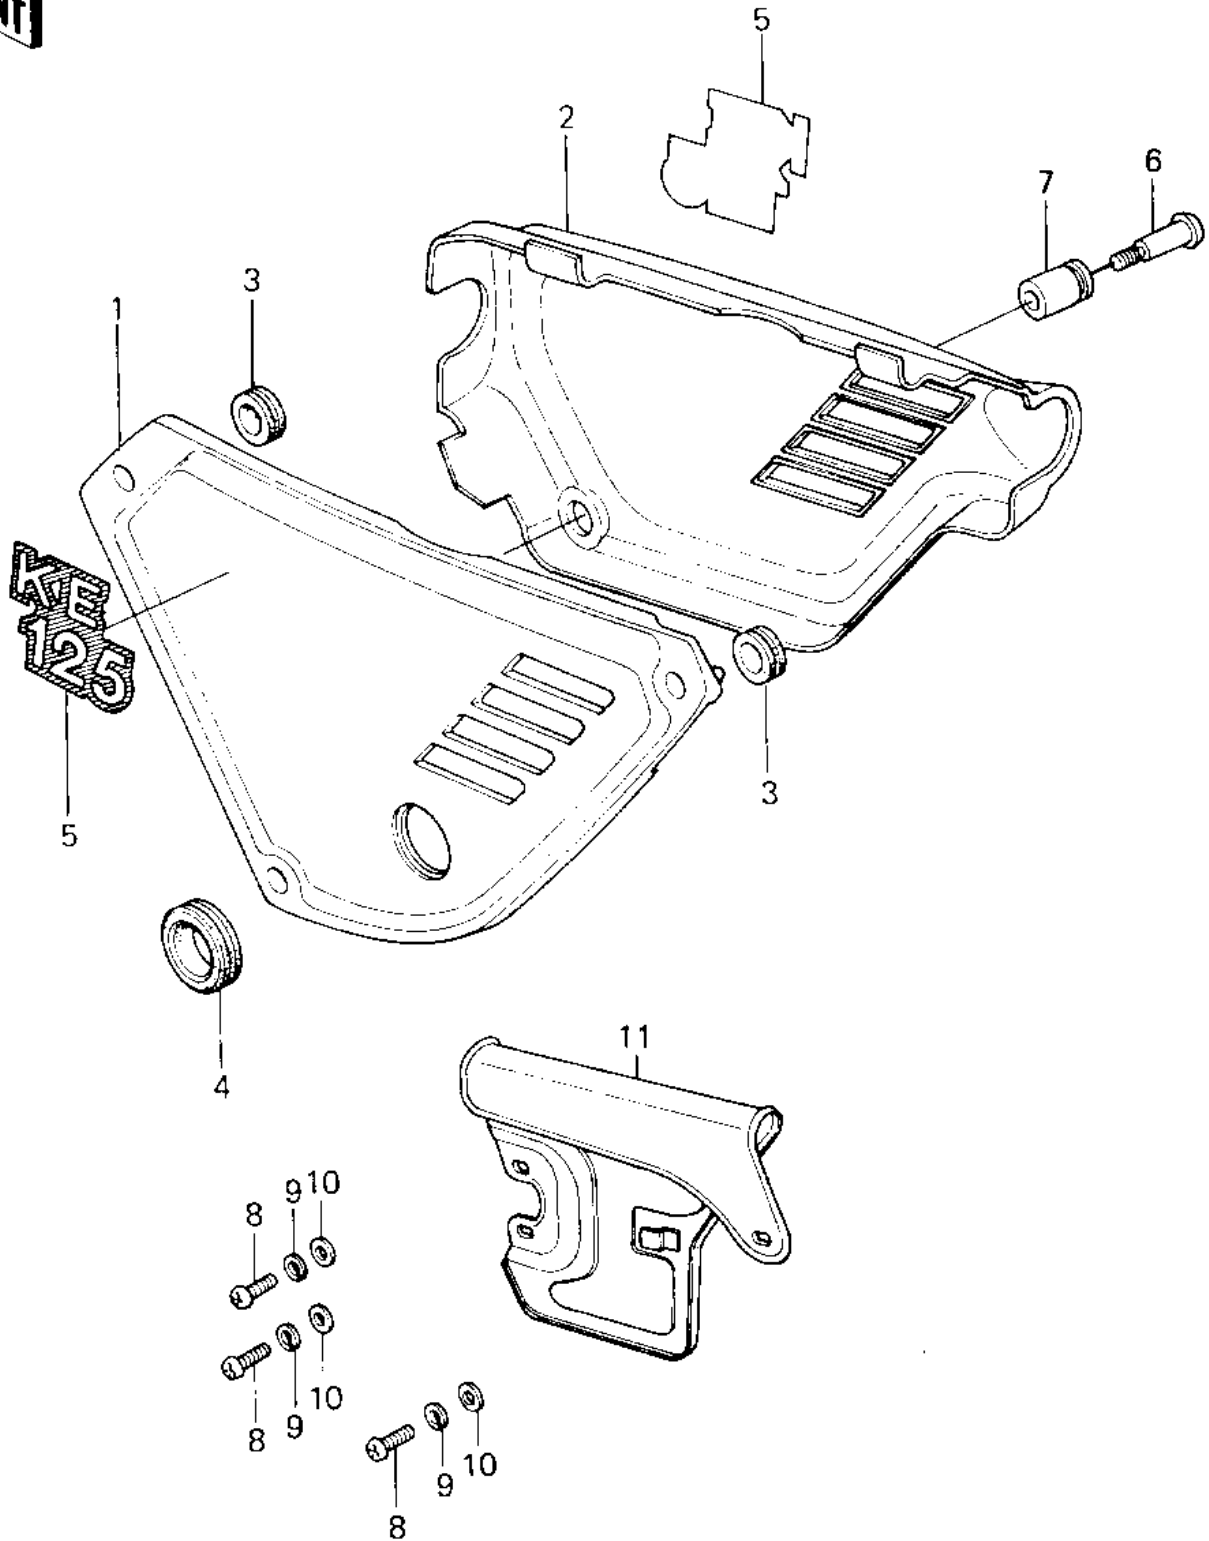

1981 KE125 PARTS DIAGRAM

SIDE COVERS/CHAIN COVER ('80-'81 A7/A8)

1981 KE125 PARTS LIST

SIDE COVERS/CHAIN COVER ('80-'81 A7/A8)

ITEM NAME	PART NUMBER	QUANTITY
COVER,SIDE,L.H,F.RED (Ref # 1)	36001-1080-6L	1
COVER,SIDE,R.H,F.RED (Ref # 2)	36001-1094-6L	1
GROMMET (Ref # 3)	92071-056	1
GROMMET,L.H SIDE COV (Ref # 4)	92071-080	1
MARK,SIDE COVER (Ref # 5)	56018-1036	1
SCREW PLUG (Ref # 6)	92009-1001	1
SCREW,SIDE COVER (Ref # 6)	92009-1091	1
GROMMET,SIDE COVER (Ref # 7)	92071-1001	1
SCREW PAN HEAD 6X14 (Ref # 8)	220B0614	1
WASHER SPRING 6MM (Ref # 9)	461F0600	1
WASHER PLAIN (Ref # 10)	92022-024	1
CASE-CHAIN,FR BLACK (Ref # 11)	36014-051-21	1