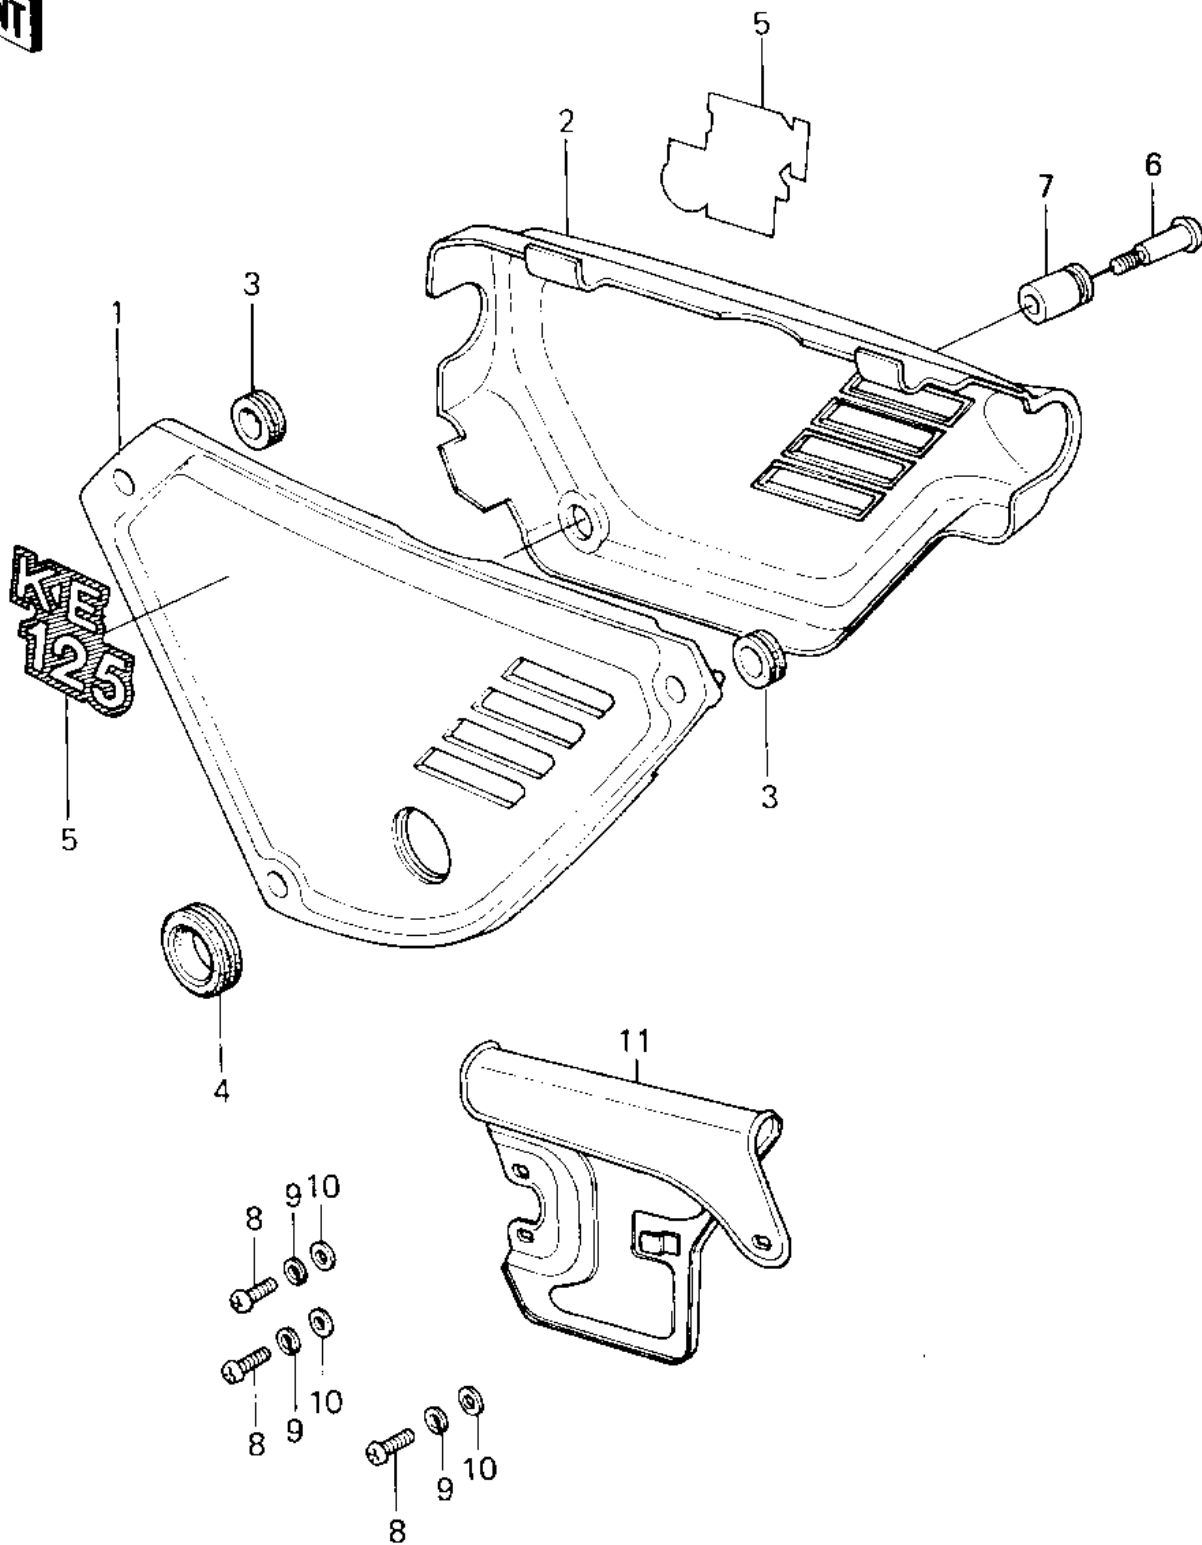

1980 KE125 PARTS DIAGRAM

SIDE COVERS/CHAIN COVER ('80-'81 A7/A8)

1980 KE125 PARTS LIST

SIDE COVERS/CHAIN COVER ('80-'81 A7/A8)

ITEM NAME	PART NUMBER	QUANTITY
COVER,SIDE,L.H,F.RED (Ref # 1)	36001-1080-6L	1
COVER,SIDE,R.H,F.RED (Ref # 2)	36001-1094-6L	1
GROMMET (Ref # 3)	92071-056	1
GROMMET,L.H SIDE COV (Ref # 4)	92071-080	1
MARK,SIDE COVER (Ref # 5)	56018-1036	1
SCREW PLUG (Ref # 6)	92009-1001	1
SCREW,SIDE COVER (Ref # 6)	92009-1091	1
GROMMET,SIDE COVER (Ref # 7)	92071-1001	1
SCREW PAN HEAD 6X14 (Ref # 8)	220B0614	1
WASHER SPRING 6MM (Ref # 9)	461F0600	1
WASHER PLAIN (Ref # 10)	92022-024	1
CASE-CHAIN,FR BLACK (Ref # 11)	36014-051-21	1