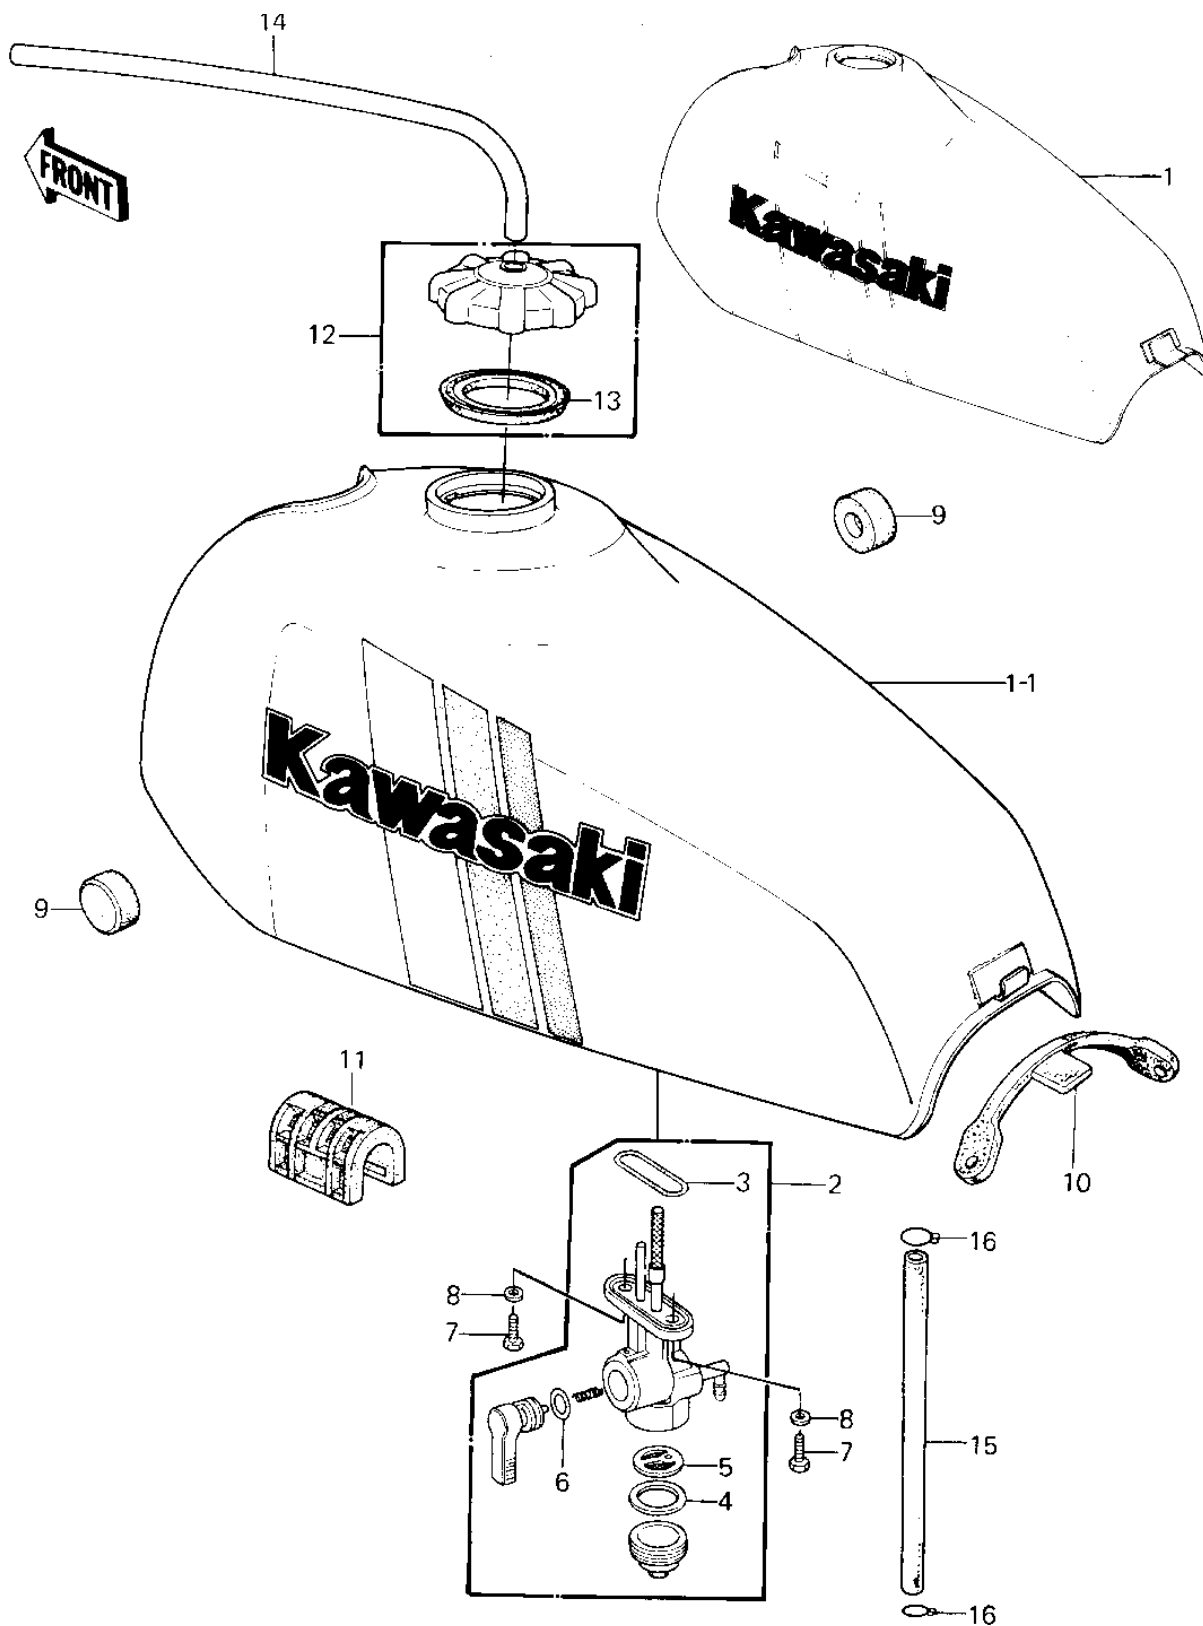

1980 KE125 PARTS DIAGRAM

FUEL TANK ('80-'81 A7/A8)

1980 KE125 PARTS LIST

FUEL TANK ('80-'81 A7/A8)

ITEM NAME	PART NUMBER	QUANTITY
TANK-FUEL,F.RED (Ref # 1)	51001-1028-B1	1
TANK-FUEL,F.RED (Ref # 1-1)	51001-5085-B1	1
TAP ASSY,FUEL (Ref # 2)	51023-1001	1
"O" RING (Ref # 3)	51039-003	1
GASKET,FUEL TAP CUP (Ref # 4)	11009-1013	1
STRINER,FUEL TAP (Ref # 5)	14043-1002	1
"O" RING, 10MM (Ref # 6)	670B2010	1
BOLT,6X20,FUEL TAP (Ref # 7)	92001-1091	1
WASHER-PLAIN (Ref # 8)	92022-183	1
DAMPER RUBBER-FL TANK (Ref # 9)	92075-101	1
BAND,FUEL TANK (Ref # 10)	92072-049	1
DAMPER RUBBER (Ref # 11)	92075-284	1
CAP ASSY,TANK,FUEL (Ref # 12)	51048-1004	1
GASKET,FUEL TANK CAP (Ref # 13)	51059-006	1
TUBE-RUBBER 5X400 (Ref # 14)	702A05400	1
TUBE,BREATHER (Ref # 15)	92059-129	1
CLAMP FUEL PIPE (Ref # 16)	92037-010	1