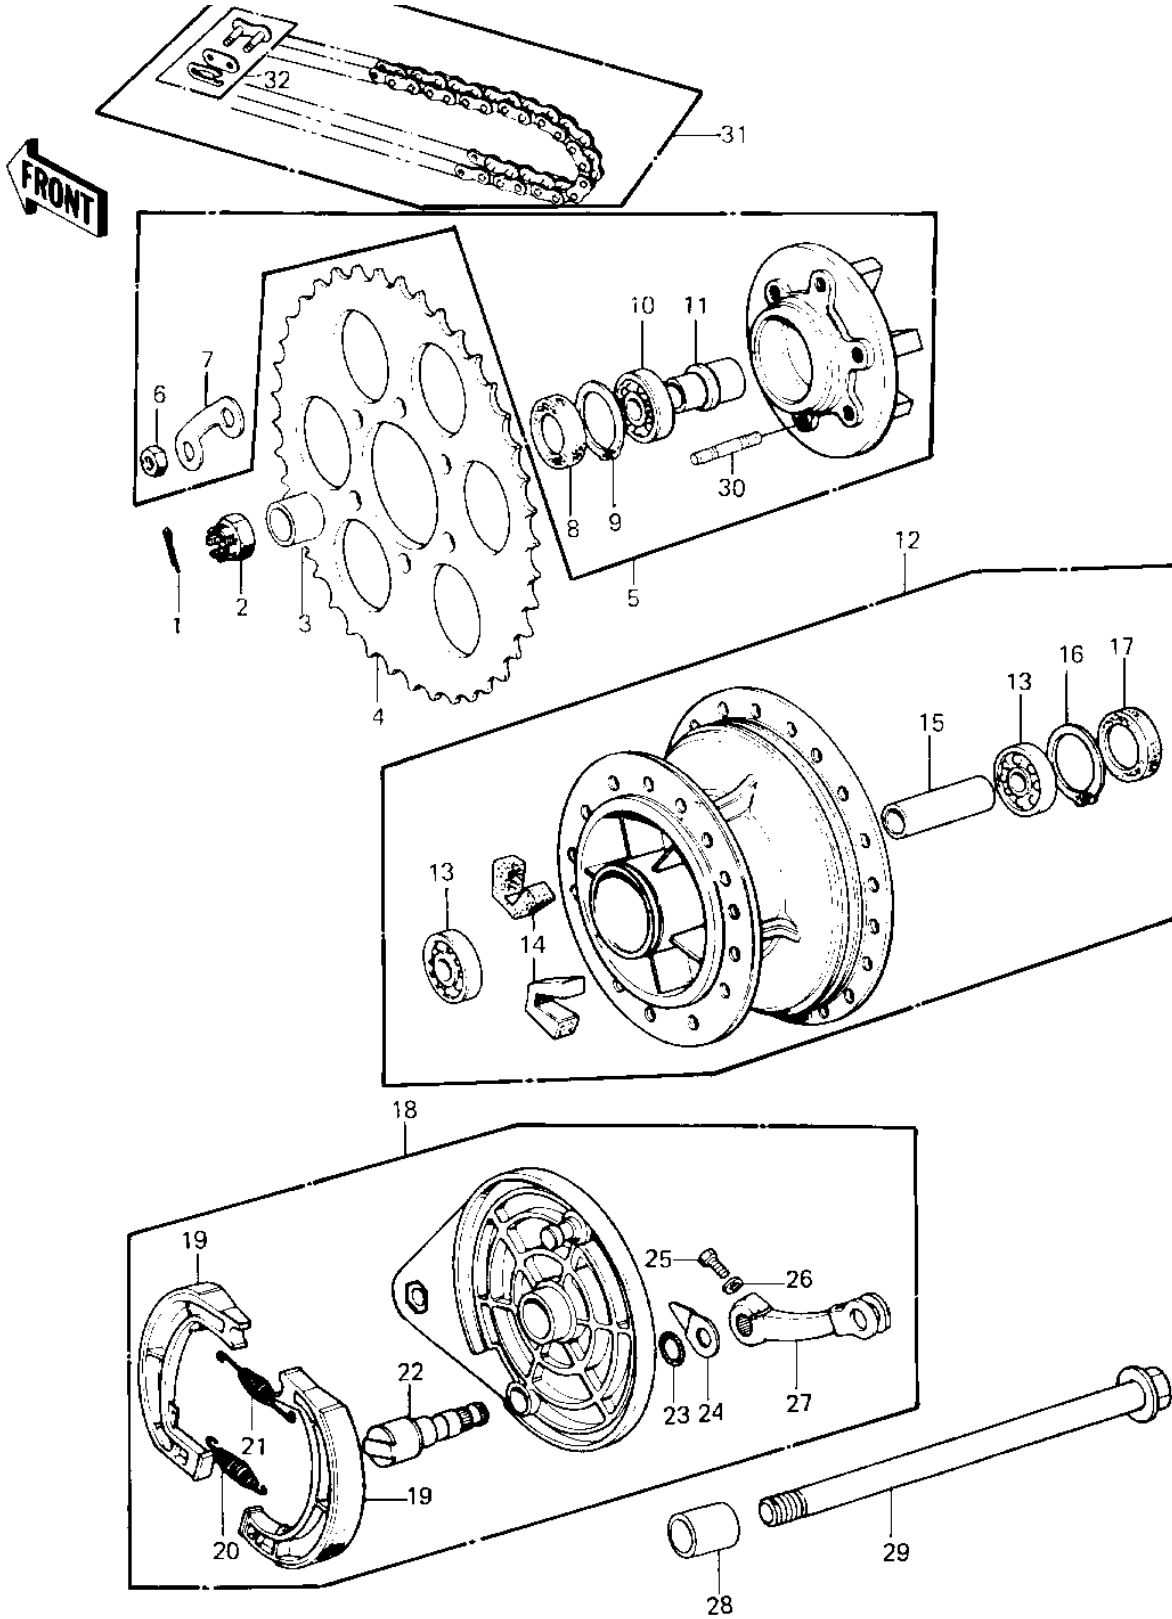

# 1981 KE125 PARTS DIAGRAM

REAR HUB/BRAKE/CHAIN ('80-'81 A7/A8)

# 1981 KE125 PARTS LIST

REAR HUB/BRAKE/CHAIN ('80-'81 A7/A8)

ITEM NAME	PART NUMBER	QUANTITY
PIN-COTTER,4.0X35 (Ref # 1)	550D4035	1
NUT CASTLE 14MM (Ref # 2)	92103-006	1
COLLAR,RR BRAKE,L=22 (Ref # 3)	92027-1253	1
REAR SPROCKET.50T (Ref # 4)	42041-146	1
REAR SPROCKET,54T (Ref # 4)	42041-147	1
COUPLING-ASSY,RR HUB (Ref # 5)	42033-1028	1
NUT,8M/M (Ref # 6)	317B0800	1
WASHER,SPROCKET LOCK (Ref # 7)	92088-019	1
OIL SEAL,RR HUB BRNG (Ref # 8)	92050-060	1
CIRCLIP,42MM (Ref # 9)	92033-1041	1
BEARING BALL #6004 (Ref # 10)	601B6004	1
SLEEVE,RR HUB COUPLNG (Ref # 11)	42036-018	1
DRUM-ASSY,RR BRK (Ref # 12)	41034-1025	1
BEARING BALL #6202 (Ref # 13)	601B6202	1
DAMPER,REAR HUB SHOCK (Ref # 14)	42014-023	1
SPACER,RR HUB BEARING (Ref # 15)	42010-029	1
CIRCLIP,35MM (Ref # 16)	481J3500	1
OIL SEAL,TCY22358 (Ref # 17)	654A223508	1
PANEL-ASY,RR BRK (Ref # 18)	41035-1036	1
SHOE,BRAKE (Ref # 19)	42019-010	1
SPRING,BRAKE SHOE (Ref # 20)	92081-1550	1
SPRING,BRAKE SHOE (Ref # 21)	92081-1766	1
CAM SHAFT,REAR BRAKE (Ref # 22)	42026-025	1
"O" RING,11MM (Ref # 23)	92055-004	1
INDICATOR,FR BRK PNL (Ref # 24)	41085-002	1
BOLT-UPSET (Ref # 25)	112G0622	1
WASHER PLAIN 6MM (Ref # 26)	410B0600	1
LEVER,REAR BRAKE CAM (Ref # 27)	42029-030	1
COLLAR,RR BRAKE,L=25 (Ref # 28)	92027-1254	1

# 1981 KE125 PARTS LIST

REAR HUB/BRAKE/CHAIN ('80-'81 A7/A8)

ITEM NAME	PART NUMBER	QUANTITY
AXLE,REAR,15X247 (Ref # 29)	41068-1049	1
AXLE,REAR,15X247 (Ref # 29)	41068-1049	1
STUD,8X17 (Ref # 30)	92004-1015	1
DR CHAIN 428X118H (Ref # 31)	92057-030	1
JOINT-CHAIN (Ref # 32)	92058-1015	1