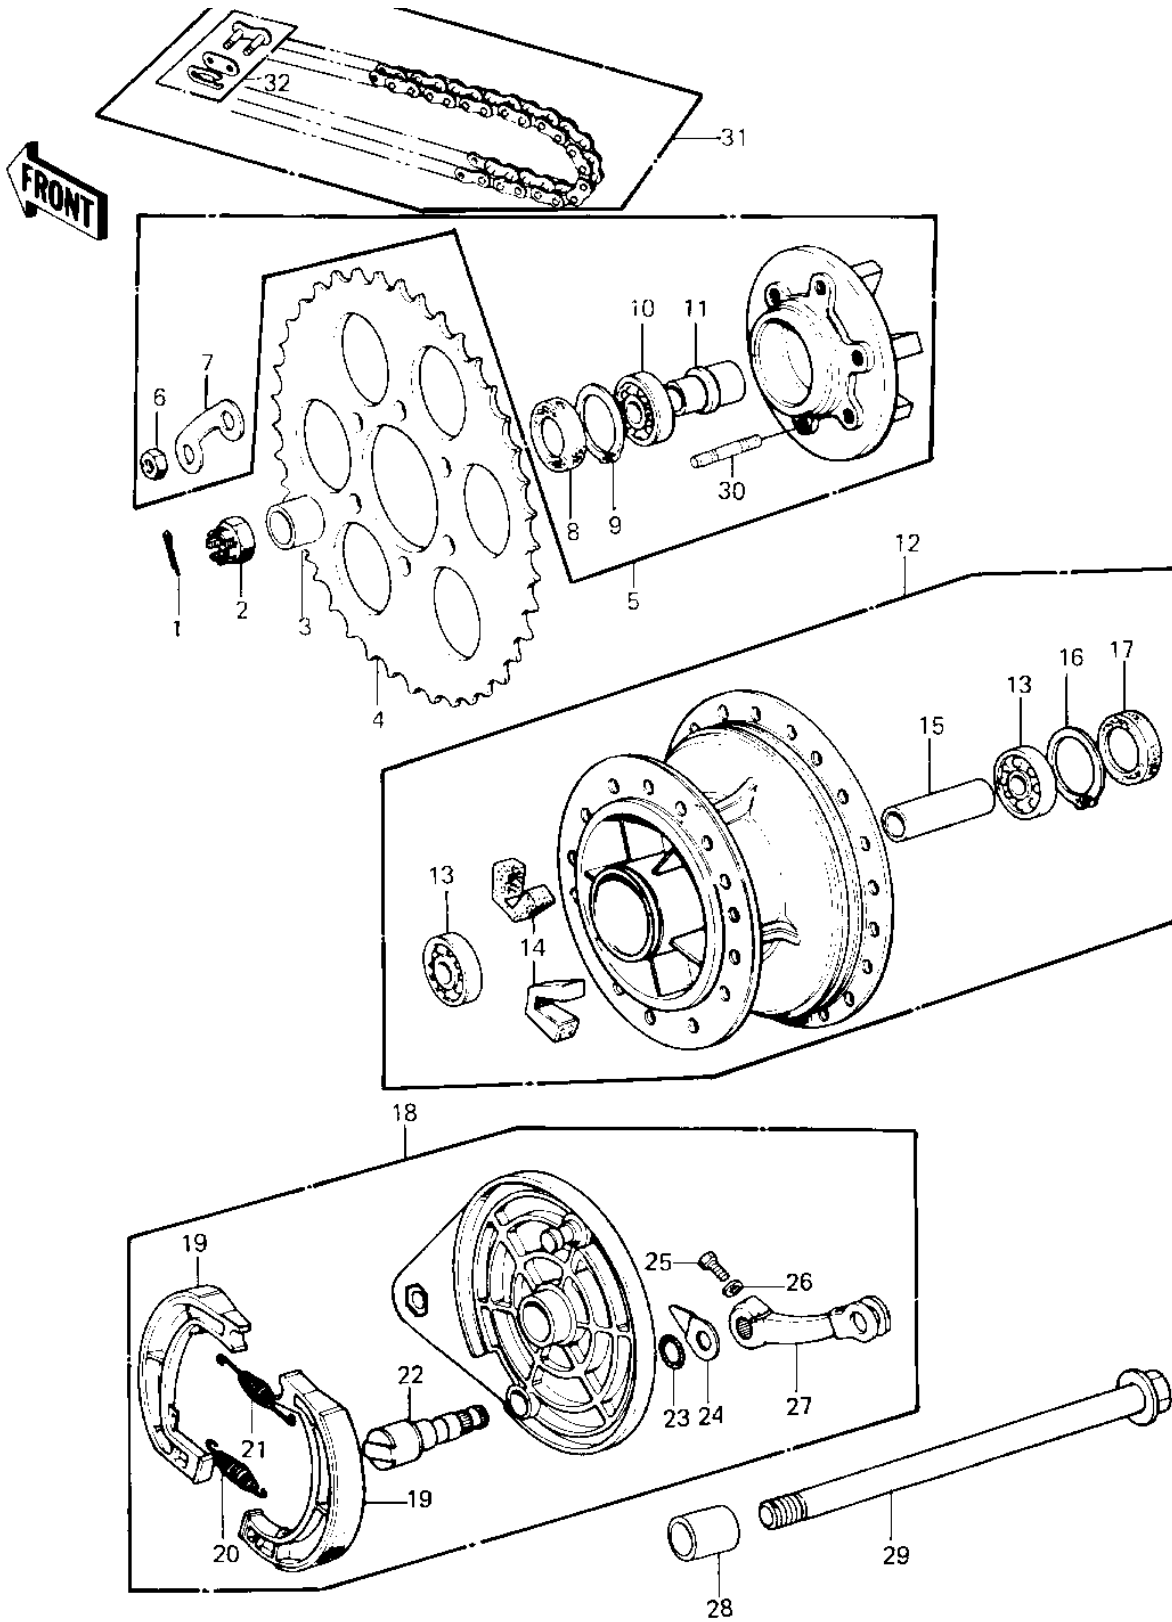

# 1981 KE125 PARTS DIAGRAM

REAR HUB/BRAKE/CHAIN ('80-'81 A7/A8)

# 1981 KE125 PARTS LIST

REAR HUB/BRAKE/CHAIN ('80-'81 A7/A8)

ITEM NAME	PART NUMBER	QUANTITY
PIN-COTTER,4.0X35 (Ref # 1)	550D4035	1
NUT CASTLE 14MM (Ref # 2)	92103-006	1
COLLAR,RR BRAKE,L=22 (Ref # 3)	92027-1253	1
REAR SPROCKET.50T (Ref # 4)	42041-146	1
REAR SPROCKET,54T (Ref # 4)	42041-147	1
COUPLING-ASSY,RR HUB (Ref # 5)	42033-1028	1
NUT,8M/M (Ref # 6)	317B0800	1
WASHER,SPROCKET LOCK (Ref # 7)	92088-019	1
OIL SEAL,RR HUB BRNG (Ref # 8)	92050-060	1
CIRCLIP,42MM (Ref # 9)	92033-1041	1
BEARING BALL #6004 (Ref # 10)	601B6004	1
SLEEVE,RR HUB COUPLNG (Ref # 11)	42036-018	1
DRUM-ASSY,RR BRK (Ref # 12)	41034-1025	1
BEARING BALL #6202 (Ref # 13)	601B6202	1
DAMPER,REAR HUB SHOCK (Ref # 14)	42014-023	1
SPACER,RR HUB BEARING (Ref # 15)	42010-029	1
CIRCLIP,35MM (Ref # 16)	481J3500	1
OIL SEAL,TCY22358 (Ref # 17)	654A223508	1
PANEL-ASY,RR BRK (Ref # 18)	41035-1036	1
SHOE,BRAKE (Ref # 19)	42019-010	1
SPRING,BRAKE SHOE (Ref # 20)	92081-1550	1
SPRING,BRAKE SHOE (Ref # 21)	92081-1766	1
CAM SHAFT,REAR BRAKE (Ref # 22)	42026-025	1
"O" RING,11MM (Ref # 23)	92055-004	1
INDICATOR,FR BRK PNL (Ref # 24)	41085-002	1
BOLT-UPSET (Ref # 25)	112G0622	1
WASHER PLAIN 6MM (Ref # 26)	410B0600	1
LEVER,REAR BRAKE CAM (Ref # 27)	42029-030	1
COLLAR,RR BRAKE,L=25 (Ref # 28)	92027-1254	1

# 1981 KE125 PARTS LIST

REAR HUB/BRAKE/CHAIN ('80-'81 A7/A8)

ITEM NAME	PART NUMBER	QUANTITY
AXLE,REAR,15X247 (Ref # 29)	41068-1049	1
AXLE,REAR,15X247 (Ref # 29)	41068-1049	1
STUD,8X17 (Ref # 30)	92004-1015	1
DR CHAIN 428X118H (Ref # 31)	92057-030	1
JOINT-CHAIN (Ref # 32)	92058-1015	1