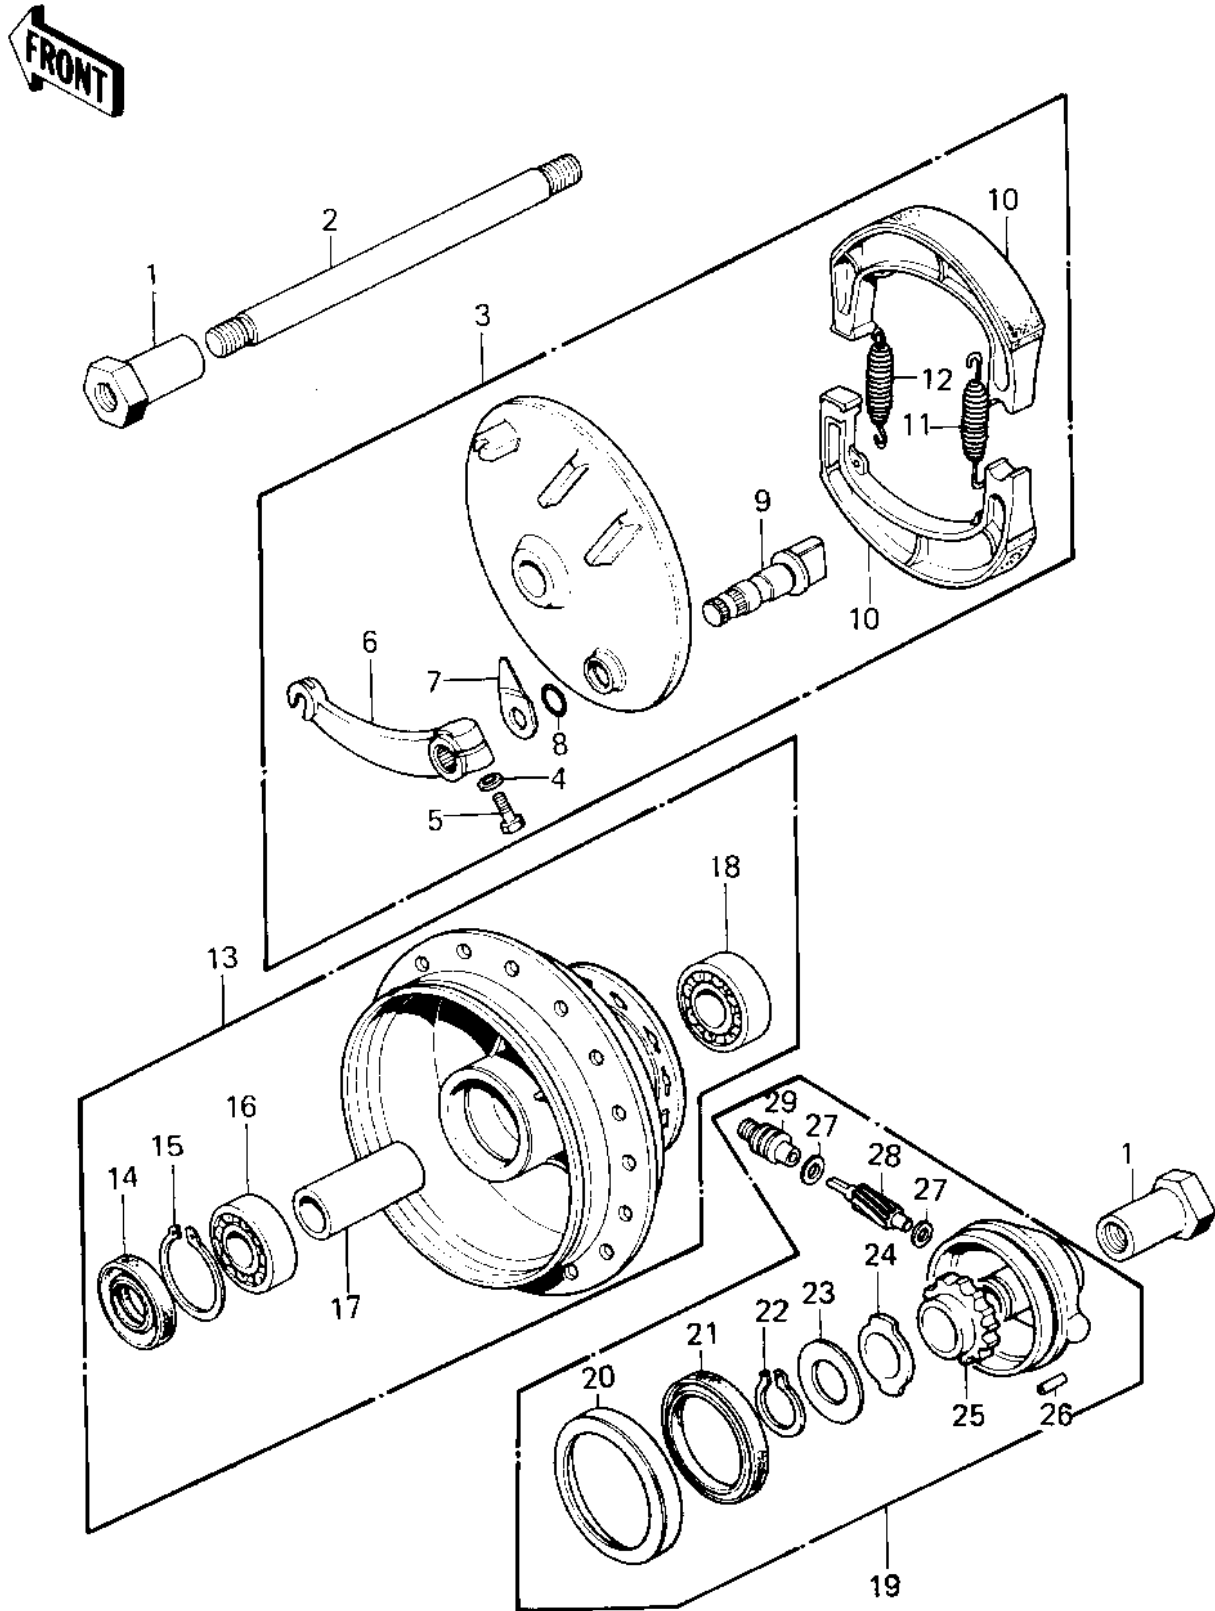

1981 KE125

PARTS DIAGRAM

FRONT HUB/BRAKE ('80-'81 A7/A8)

1981 KE125

PARTS LIST

FRONT HUB/BRAKE ('80-'81 A7/A8)

ITEM NAME	PART NUMBER	QUANTITY
COLLAR,FRONT AXLE (Ref # 1)	41069-024	1
AXLE,FRONT (Ref # 2)	41068-043	1
PANEL-ASY,FR BRK (Ref # 3)	41035-1035	1
WASHER PLAIN 6MM (Ref # 4)	410B0600	1
BOLT 6X22 (Ref # 5)	112B0622	1
LEVER,FRNT BRAKE CAM (Ref # 6)	41053-020	1
INDICATOR,FR BRK PNL (Ref # 7)	41085-002	1
"0" RING,11MM (Ref # 8)	92055-004	1
CAM SHAFT,FRONT BRAKE (Ref # 9)	41050-012	1
SHOE,BRAKE (Ref # 10)	41048-015	1
SPRING,BRAKE SHOE (Ref # 11)	92081-1766	1
SPRING,BRAKE SHOE (Ref # 12)	92081-1550	1
DRUM-ASSY,FR BRK (Ref # 13)	41034-1024	1
OIL SEAL,FR BK DRUM (Ref # 14)	92050-059	1
CIRCLIP.37MM (Ref # 15)	481J3700	1
BEARING BALL #6301 (Ref # 16)	601B6301	1
SPACER,FR HUB BEARING (Ref # 17)	41039-025	1
BEARING BALL #6201 (Ref # 18)	601B6201	1
CASE ASSY,SPEED GEAR (Ref # 19)	41078-009	1
DUST COVER (Ref # 20)	41042-013	1
OIL SEAL (Ref # 21)	654A405208	1
CIRCLIP,19MM (Ref # 22)	480J1900	1
WASHER,THRUST (Ref # 23)	41065-004	1
RECEIVER,SPEED GEAR (Ref # 24)	41064-011	1
GEAR,SPEEDOMETER (Ref # 25)	41059-024	1
PIN,SPRING (Ref # 26)	41082-001	1
WASHER THRST SPD PINI (Ref # 27)	41063-001	1
PINION,SPEEDOMETER (Ref # 28)	41060-015	1
BUSH,SPEEDMETER CABLE (Ref # 29)	41062-005	1