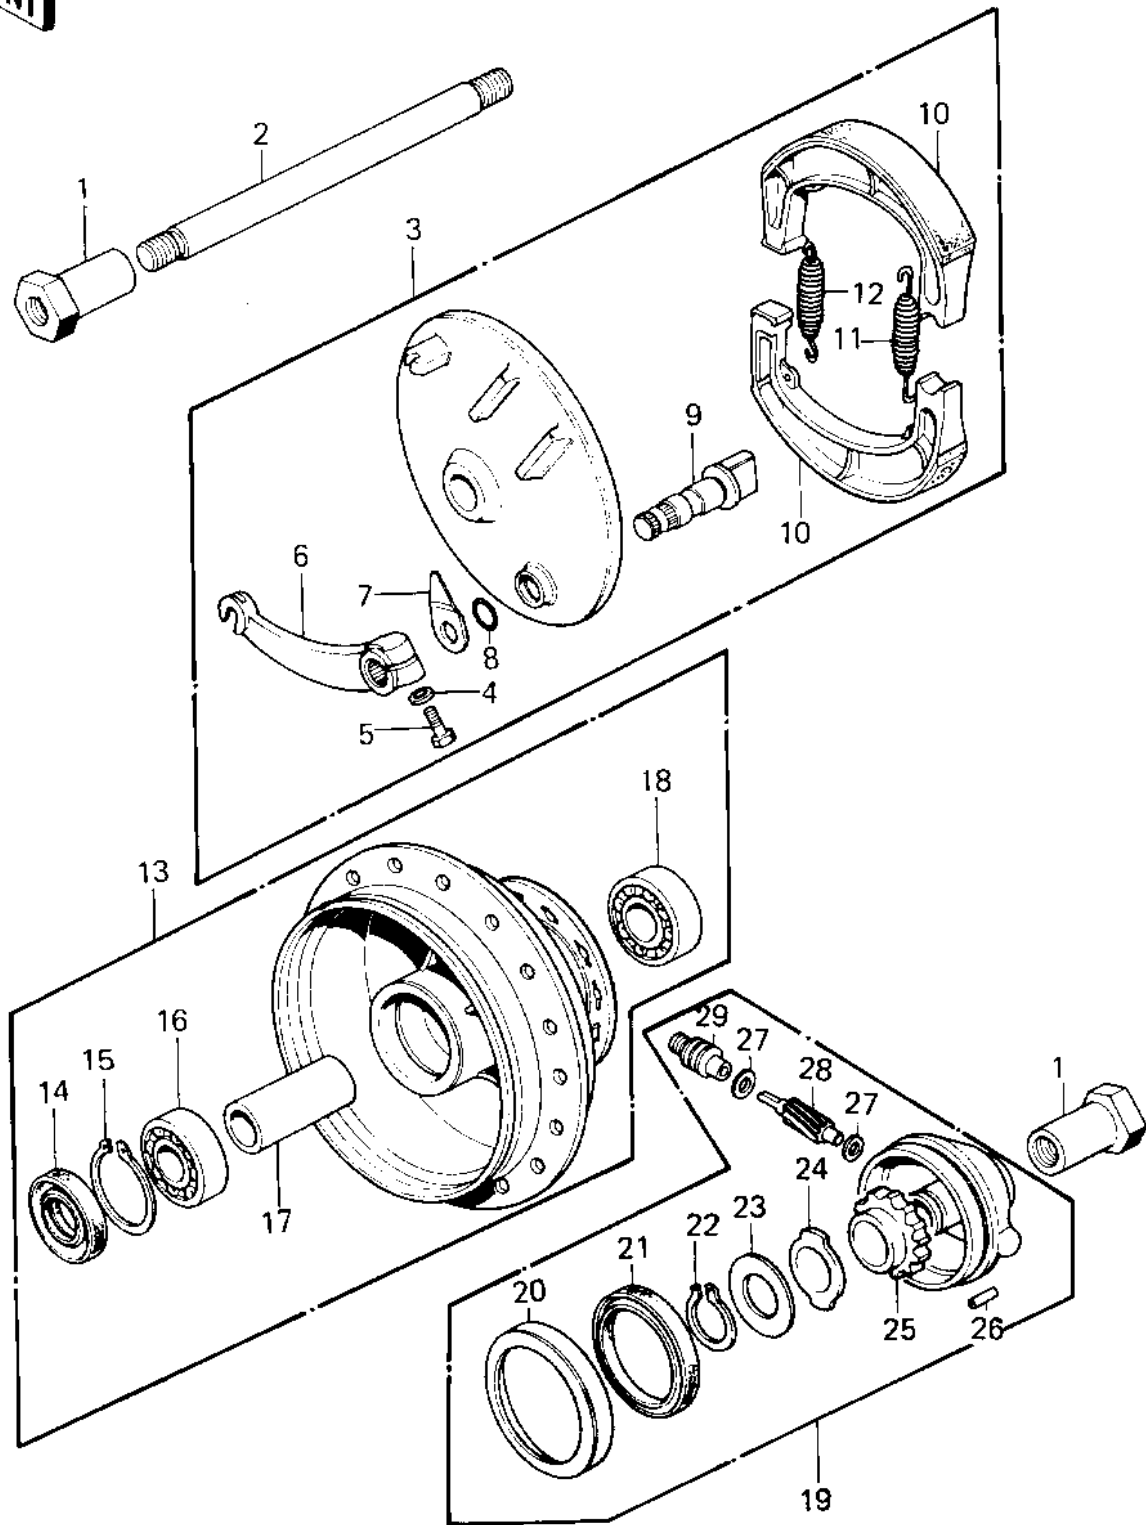

1981 KE125 PARTS DIAGRAM

FRONT HUB/BRAKE ('80-'81 A7/A8)

1981 KE125 PARTS LIST

FRONT HUB/BRAKE ('80-'81 A7/A8)

ITEM NAME	PART NUMBER	QUANTITY
COLLAR,FRONT AXLE (Ref # 1)	41069-024	1
AXLE,FRONT (Ref # 2)	41068-043	1
PANEL-ASY,FR BRK (Ref # 3)	41035-1035	1
WASHER PLAIN 6MM (Ref # 4)	410B0600	1
BOLT 6X22 (Ref # 5)	112B0622	1
LEVER,FRNT BRAKE CAM (Ref # 6)	41053-020	1
INDICATOR,FR BRK PNL (Ref # 7)	41085-002	1
"0" RING,11MM (Ref # 8)	92055-004	1
CAM SHAFT,FRONT BRAKE (Ref # 9)	41050-012	1
SHOE,BRAKE (Ref # 10)	41048-015	1
SPRING,BRAKE SHOE (Ref # 11)	92081-1766	1
SPRING,BRAKE SHOE (Ref # 12)	92081-1550	1
DRUM-ASSY,FR BRK (Ref # 13)	41034-1024	1
OIL SEAL,FR BK DRUM (Ref # 14)	92050-059	1
CIRCLIP.37MM (Ref # 15)	481J3700	1
BEARING BALL #6301 (Ref # 16)	601B6301	1
SPACER,FR HUB BEARING (Ref # 17)	41039-025	1
BEARING BALL #6201 (Ref # 18)	601B6201	1
CASE ASSY,SPEED GEAR (Ref # 19)	41078-009	1
DUST COVER (Ref # 20)	41042-013	1
OIL SEAL (Ref # 21)	654A405208	1
CIRCLIP,19MM (Ref # 22)	480J1900	1
WASHER,THRUST (Ref # 23)	41065-004	1
RECEIVER,SPEED GEAR (Ref # 24)	41064-011	1
GEAR,SPEEDOMETER (Ref # 25)	41059-024	1
PIN,SPRING (Ref # 26)	41082-001	1
WASHER THRST SPD PINI (Ref # 27)	41063-001	1
PINION,SPEEDOMETER (Ref # 28)	41060-015	1
BUSH,SPEEDMETER CABLE (Ref # 29)	41062-005	1