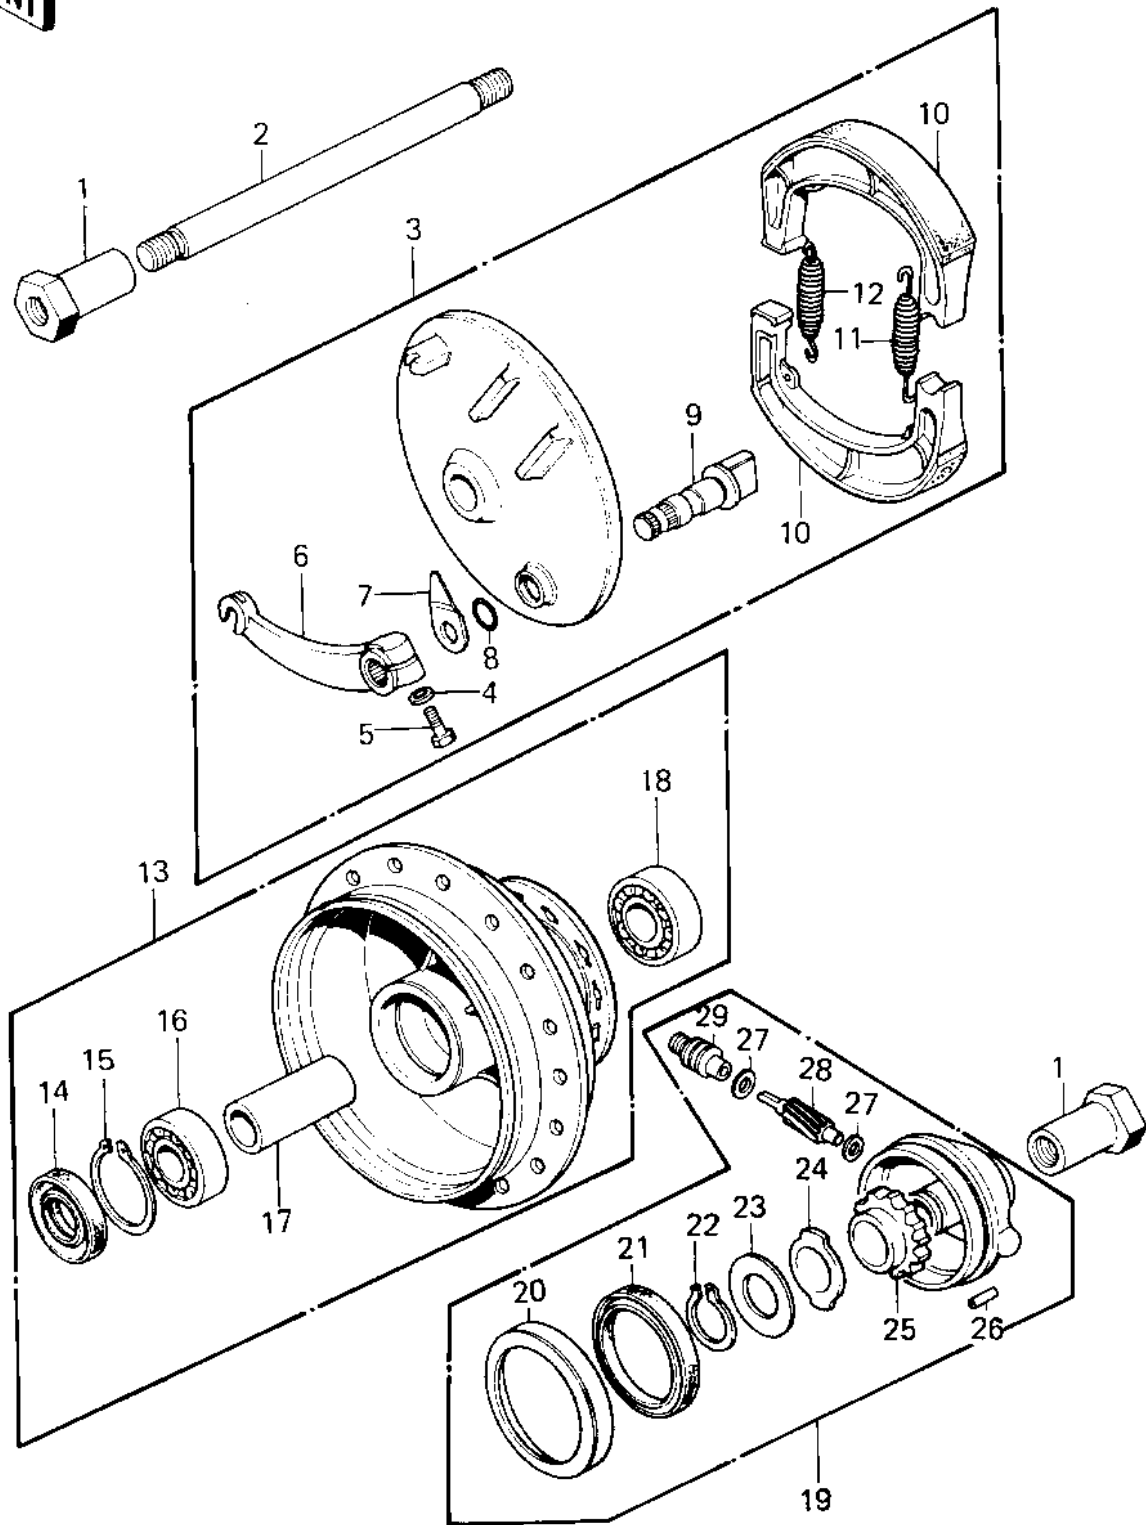

1980 KE125 PARTS DIAGRAM

FRONT HUB/BRAKE ('80-'81 A7/A8)

1980 KE125 PARTS LIST

FRONT HUB/BRAKE ('80-'81 A7/A8)

ITEM NAME	PART NUMBER	QUANTITY
COLLAR,FRONT AXLE (Ref # 1)	41069-024	1
AXLE,FRONT (Ref # 2)	41068-043	1
PANEL-ASY,FR BRK (Ref # 3)	41035-1035	1
WASHER PLAIN 6MM (Ref # 4)	410B0600	1
BOLT 6X22 (Ref # 5)	112B0622	1
LEVER,FRNT BRAKE CAM (Ref # 6)	41053-020	1
INDICATOR,FR BRK PNL (Ref # 7)	41085-002	1
"0" RING,11MM (Ref # 8)	92055-004	1
CAM SHAFT,FRONT BRAKE (Ref # 9)	41050-012	1
SHOE,BRAKE (Ref # 10)	41048-015	1
SPRING,BRAKE SHOE (Ref # 11)	92081-1766	1
SPRING,BRAKE SHOE (Ref # 12)	92081-1550	1
DRUM-ASSY,FR BRK (Ref # 13)	41034-1024	1
OIL SEAL,FR BK DRUM (Ref # 14)	92050-059	1
CIRCLIP.37MM (Ref # 15)	481J3700	1
BEARING BALL #6301 (Ref # 16)	601B6301	1
SPACER,FR HUB BEARING (Ref # 17)	41039-025	1
BEARING BALL #6201 (Ref # 18)	601B6201	1
CASE ASSY,SPEED GEAR (Ref # 19)	41078-009	1
DUST COVER (Ref # 20)	41042-013	1
OIL SEAL (Ref # 21)	654A405208	1
CIRCLIP,19MM (Ref # 22)	480J1900	1
WASHER,THRUST (Ref # 23)	41065-004	1
RECEIVER,SPEED GEAR (Ref # 24)	41064-011	1
GEAR,SPEEDOMETER (Ref # 25)	41059-024	1
PIN,SPRING (Ref # 26)	41082-001	1
WASHER THRST SPD PINI (Ref # 27)	41063-001	1
PINION,SPEEDOMETER (Ref # 28)	41060-015	1
BUSH,SPEEDMETER CABLE (Ref # 29)	41062-005	1